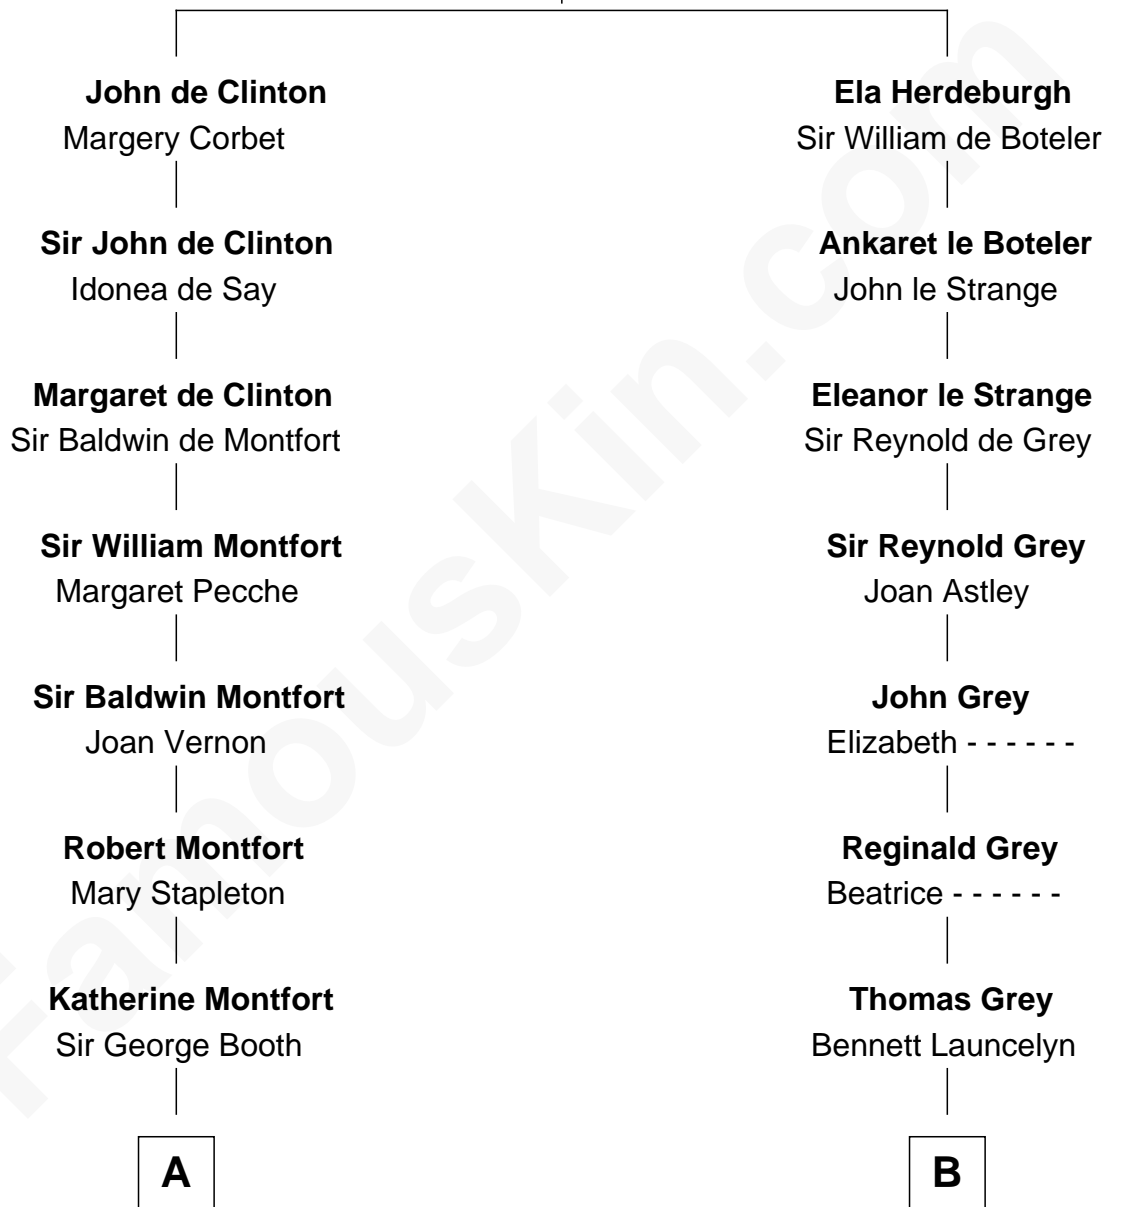

FamousKin.com

Relationship Chart of

Stephen A. Douglas

Participated in Lincoln-Douglas Debates

18th cousin 3 times removed of

Sigourney Weaver
Movie Actress

Ida de Odingsells

with husband

John de Clinton

with husband

Sir Roger de Herdeburgh

C

Sarah Fiske
Dr. Stephen Arnold Douglass

Stephen A. Douglas
The Lincoln-Douglas Debates

D

Rachael M. Read
Charles Benjamin Weaver

Francis Milton Weaver
Jane Weaver Laffin

Sylvester Laffin Weaver
Amabel Dixon

Sylvester Laffin Weaver
Desiree Mary Lucy Hawkins

Sigourney Weaver
Movie Actress

FamousKin.com