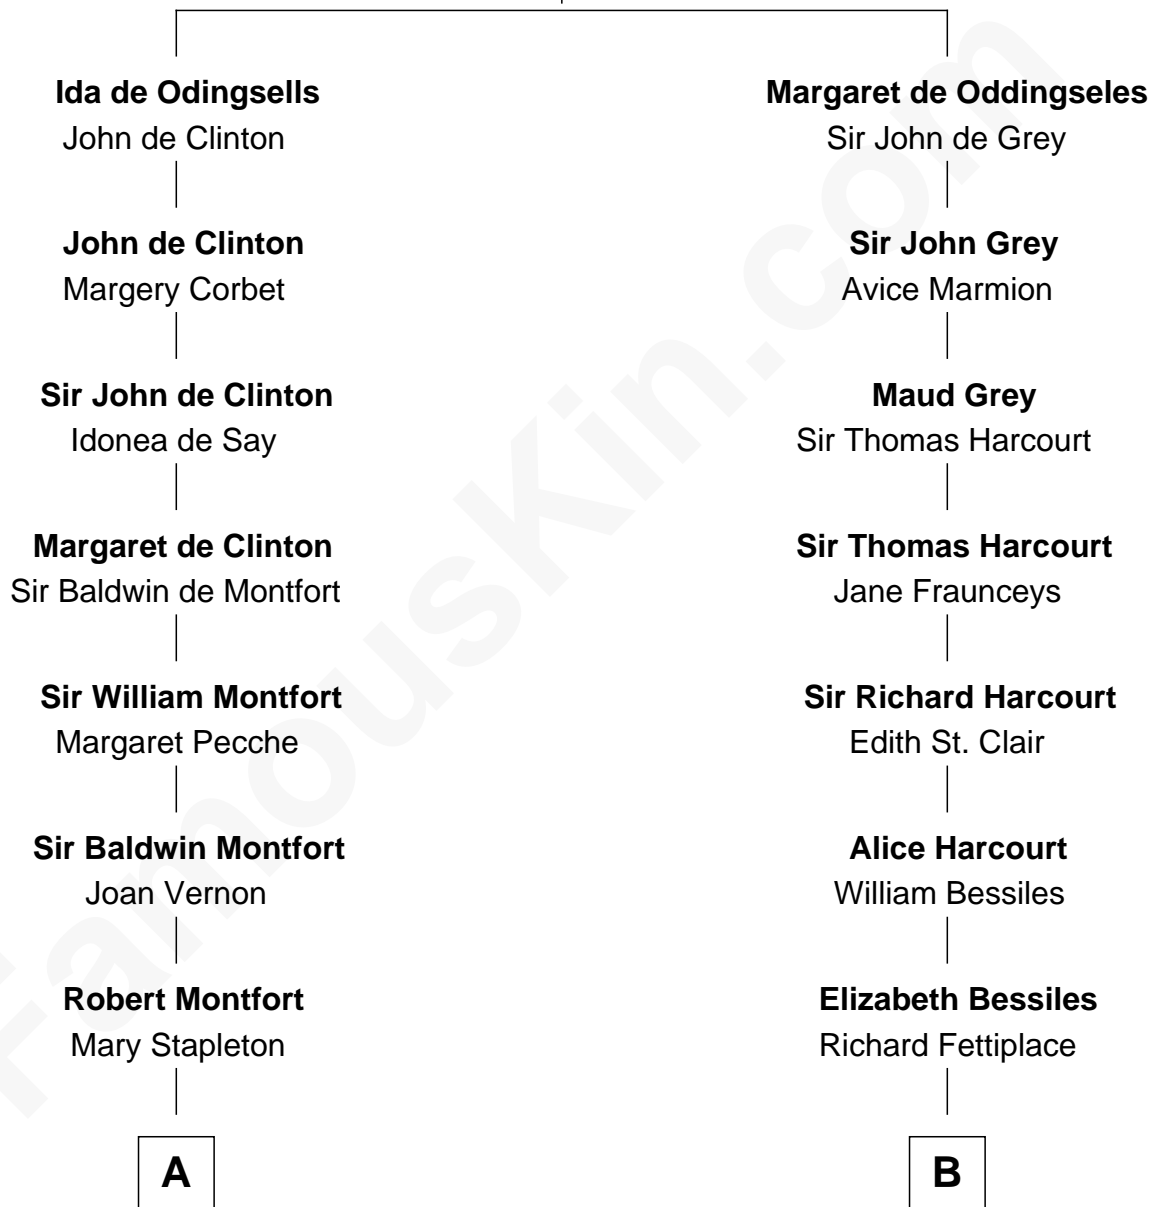

FamousKin.com

Relationship Chart of

Stephen A. Douglas

Participated in Lincoln-Douglas Debates

18th cousin 1 time removed of

John Brown

American Abolitionist

William de Odingsells

Ela FitzWalter

FamousKin.com