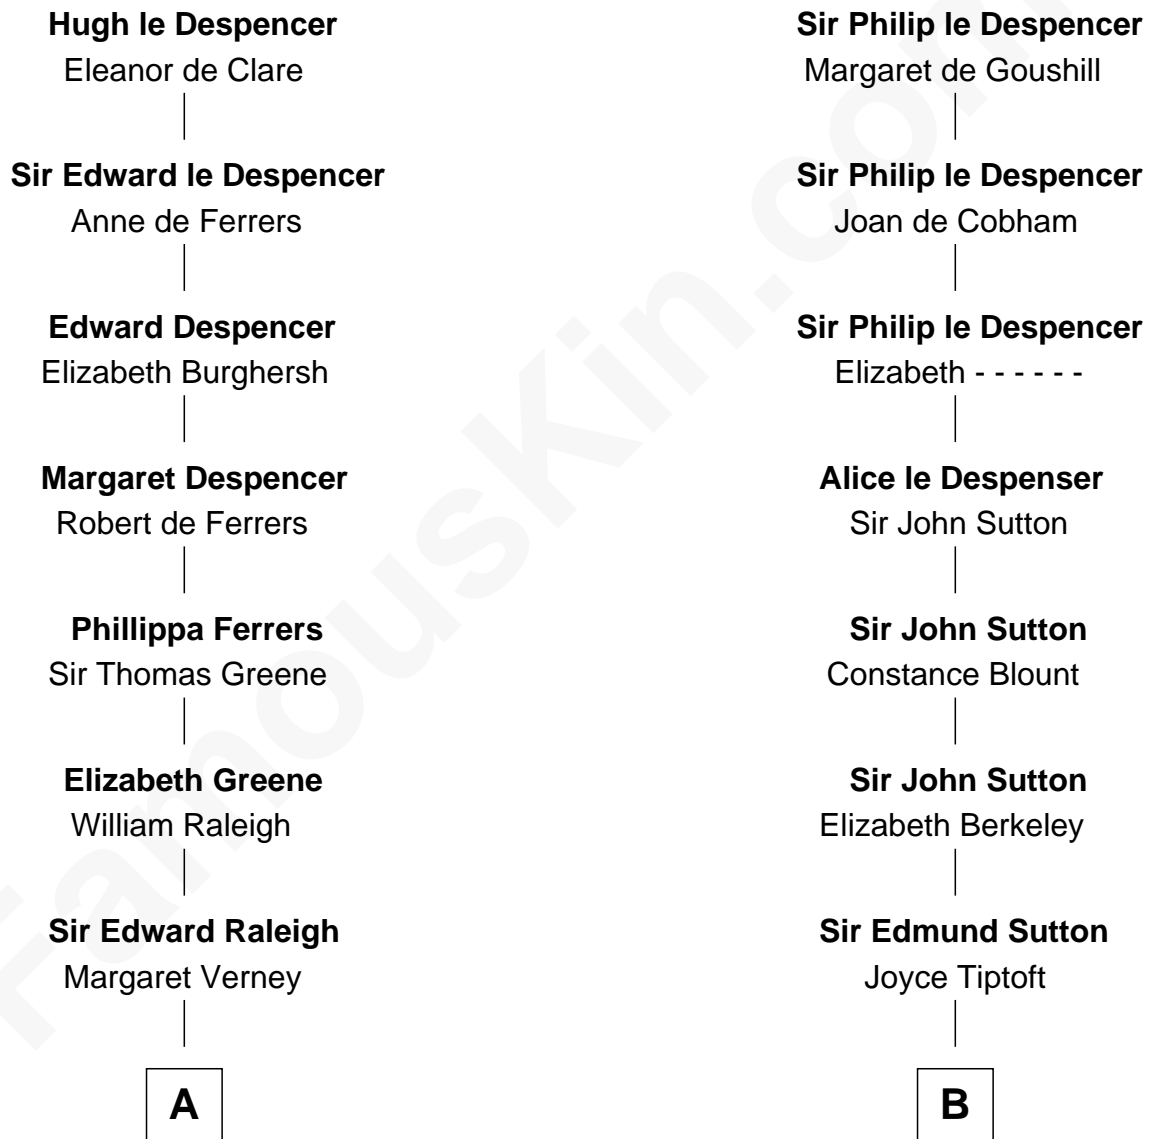

FamousKin.com

Relationship Chart of

Stephen A. Douglas

Participated in Lincoln-Douglas Debates

19th cousin of

John Brown

American Abolitionist

Sir Hugh le Despencer

Isabella de Beauchamp

FamousKin.com