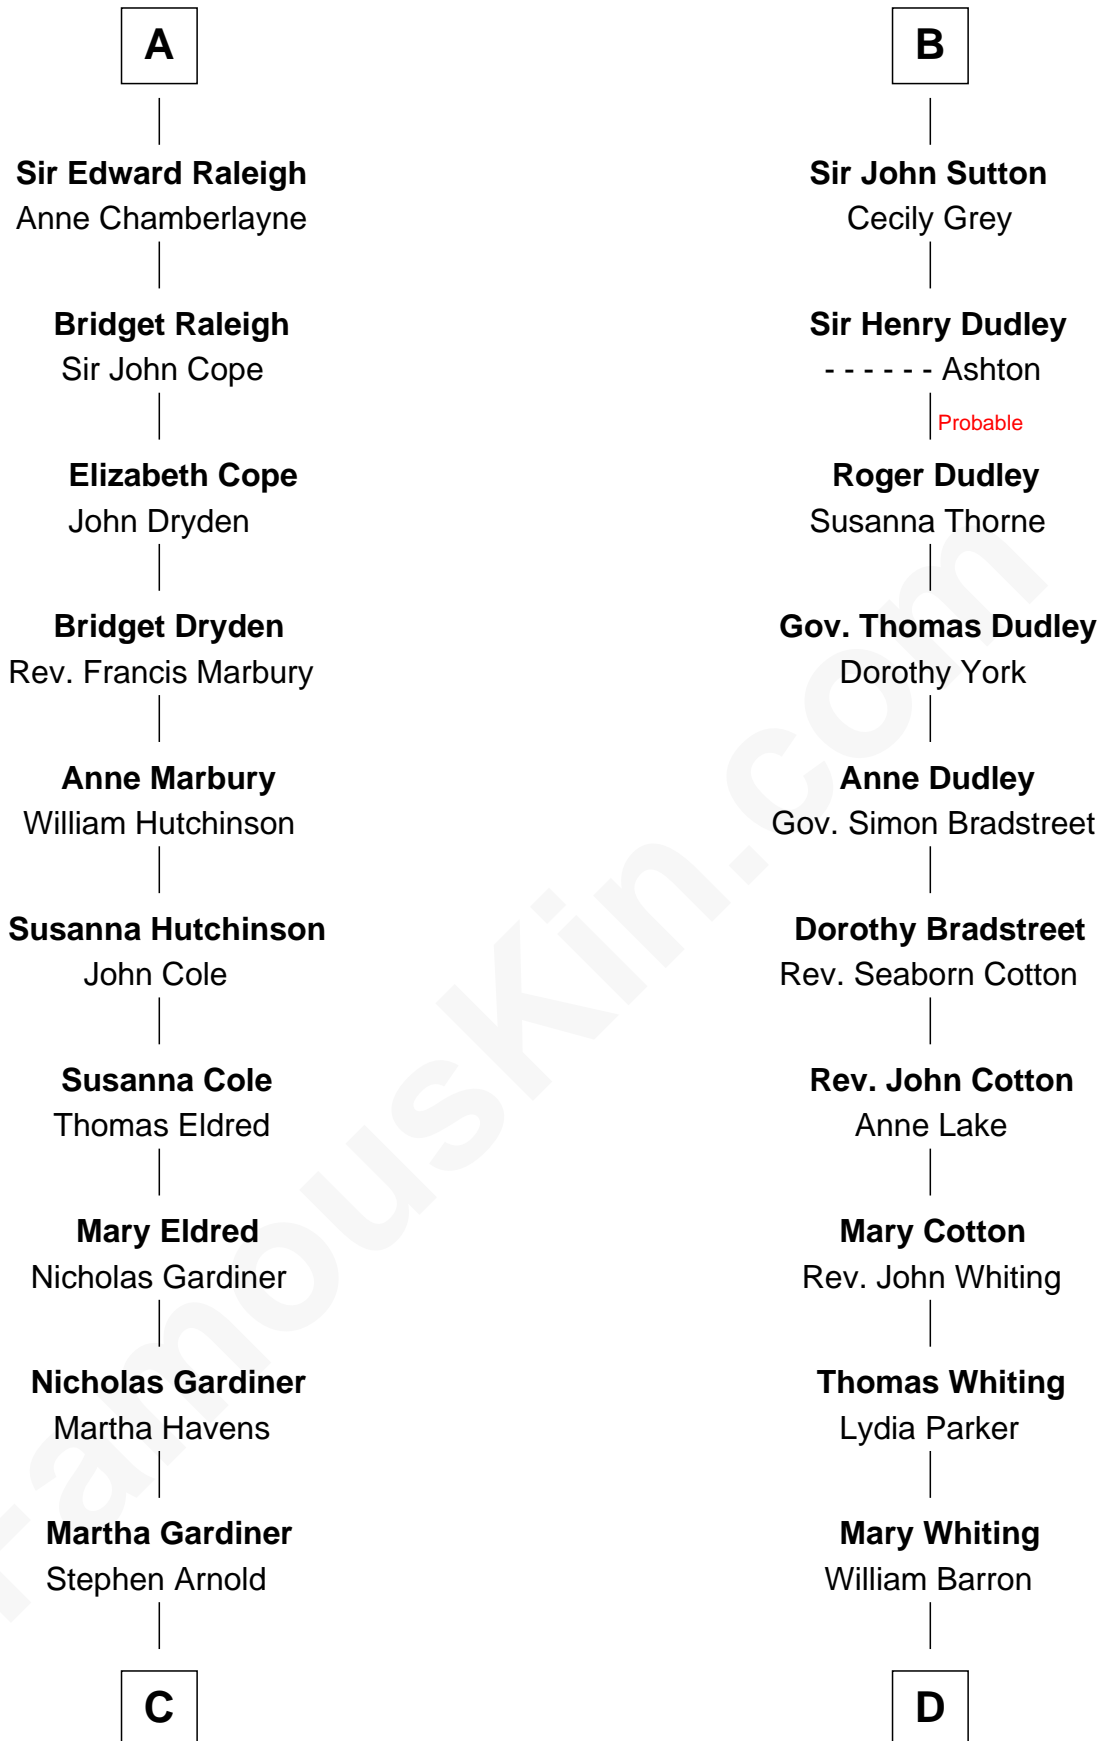

## Relationship Chart of

### Stephen A. Douglas

*Participated in Lincoln-Douglas Debates*

19th cousin 1 time removed of

### James Sherman

*27th U.S. Vice-President*

**C**

**Martha Arnold**  
Benajah Douglass

**Dr. Stephen Arnold Douglass**  
Sarah Fiske

**Stephen A. Douglas**  
*The Lincoln-Douglas Debates*

**D**

**Mary Augusta Barron**  
Stalham Williams