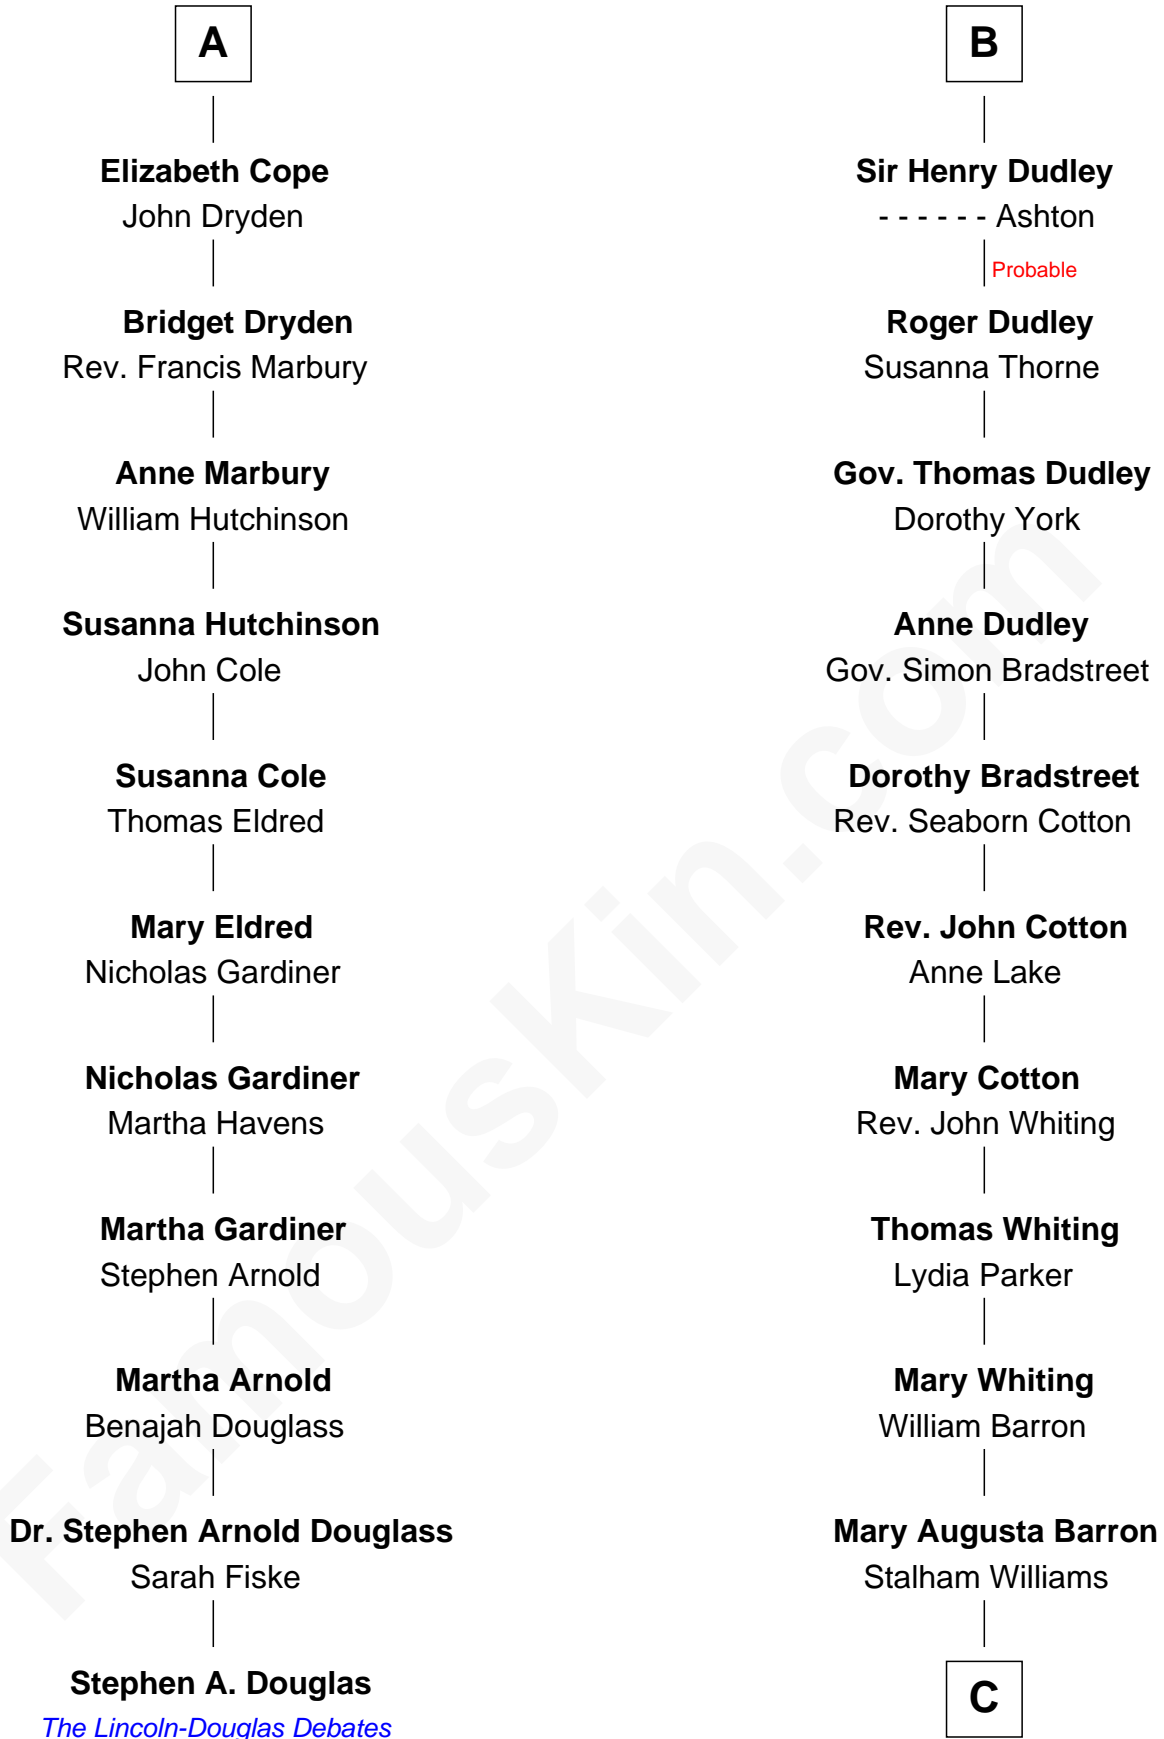

FamousKin.com

Relationship Chart of

Stephen A. Douglas

Participated in Lincoln-Douglas Debates

17th cousin 2 times removed of

James Sherman

27th U.S. Vice-President

C

Frances Lucretia Williams

Richard Winslow Sherman

Mary Frances Sherman

Richard Updike Sherman

James Sherman

27th U.S. Vice-President

FamousKin.com