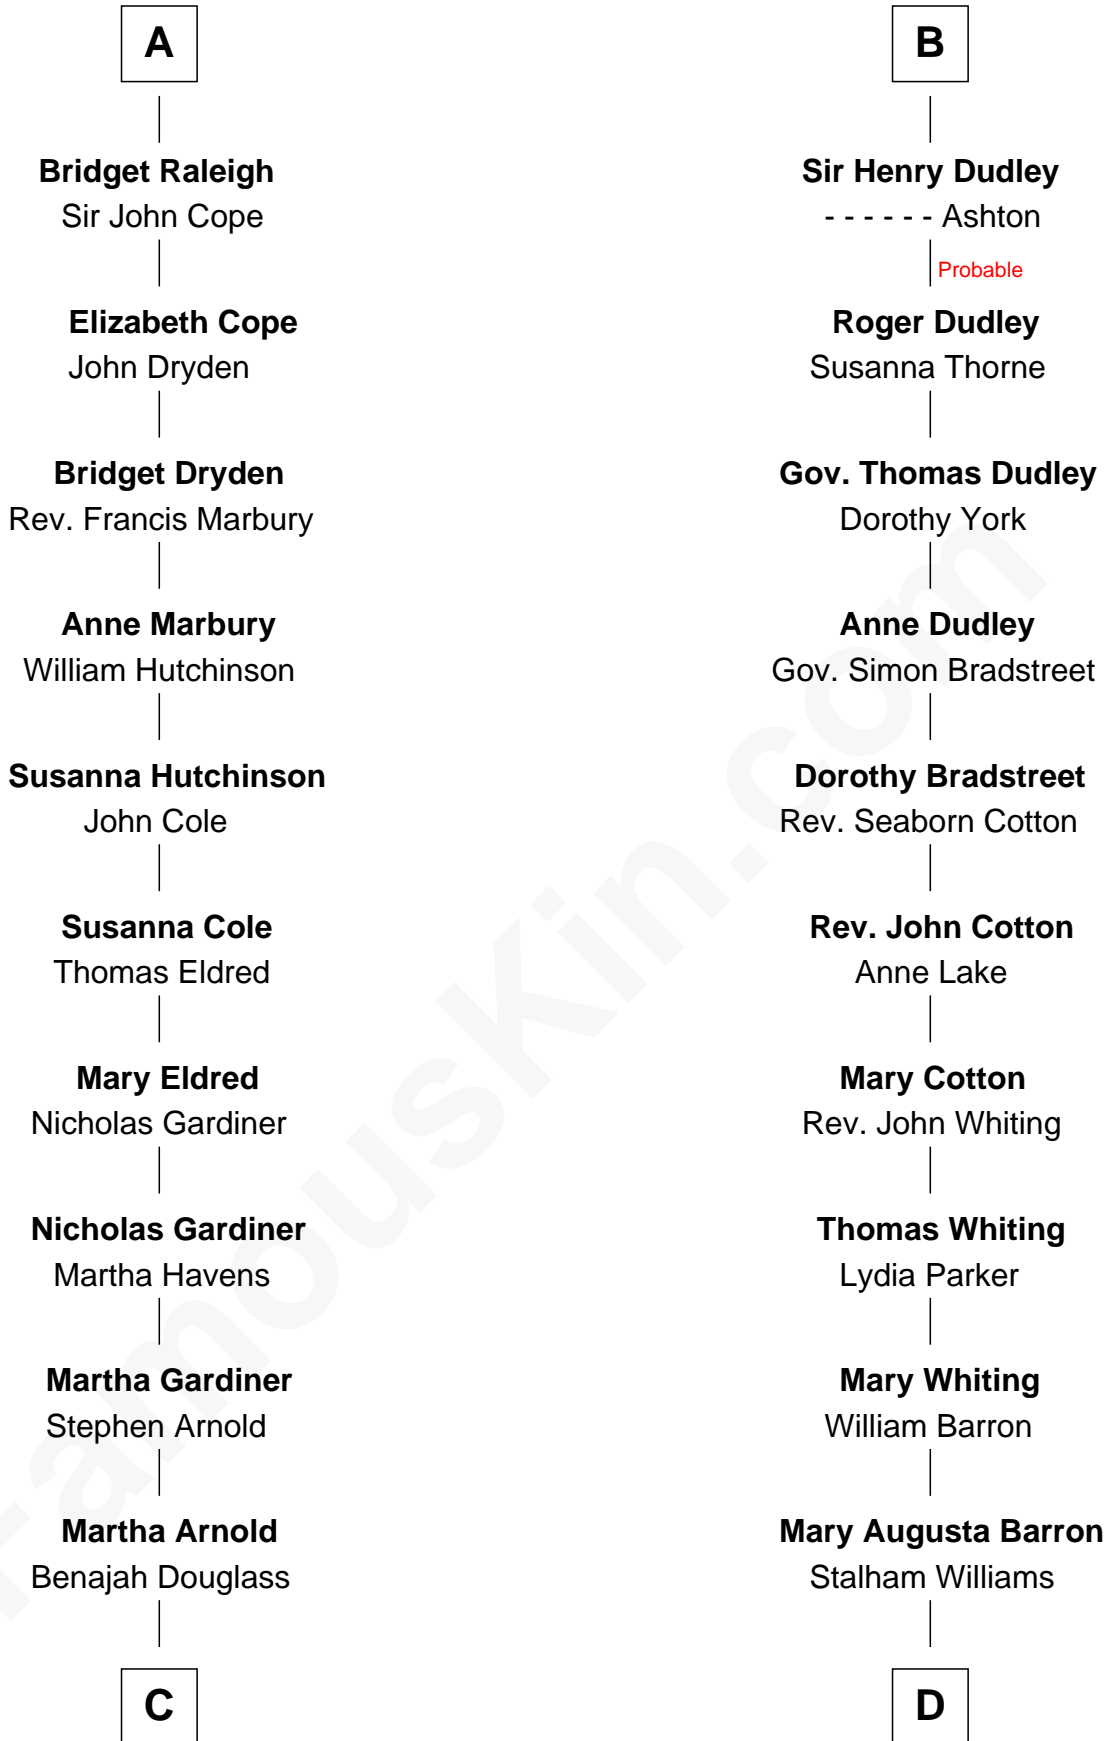

FamousKin.com

Relationship Chart of

Stephen A. Douglas

Participated in Lincoln-Douglas Debates

18th cousin 1 time removed of

James Sherman

27th U.S. Vice-President

Edmund Fitzalan

Alice de Warenne

C

Dr. Stephen Arnold Douglass

Sarah Fiske

Stephen A. Douglas

The Lincoln-Douglas Debates

D

Frances Lucretia Williams