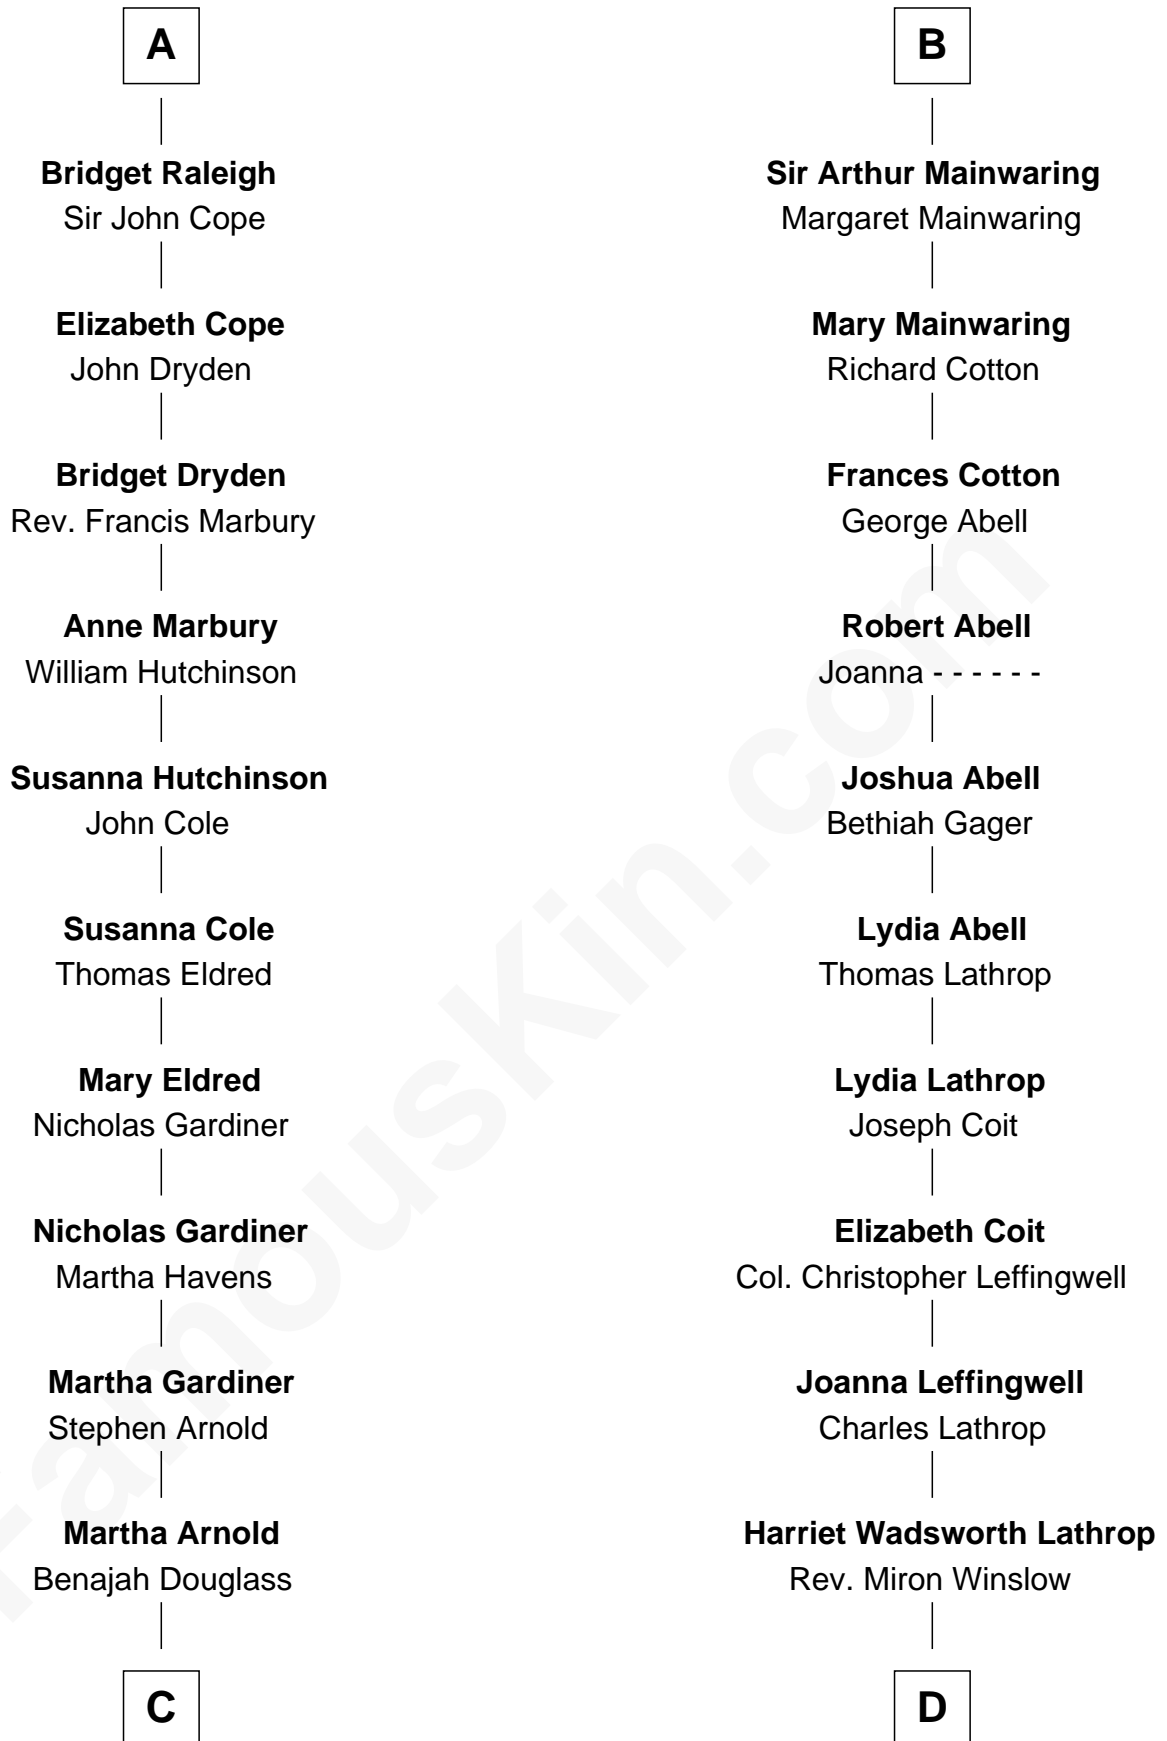

## Relationship Chart of

### Stephen A. Douglas

*Participated in Lincoln-Douglas Debates*

18th cousin 1 time removed of

**Allen Dulles**

*5th Director of the C.I.A.*

**C**

**Dr. Stephen Arnold Douglass**

Sarah Fiske

**Stephen A. Douglas**

*The Lincoln-Douglas Debates*

**D**

**Harriet Lathrop Winslow**

Rev. John Welsh Dulles

**Allen Macy Dulles**

Edith Foster

**Allen Dulles**