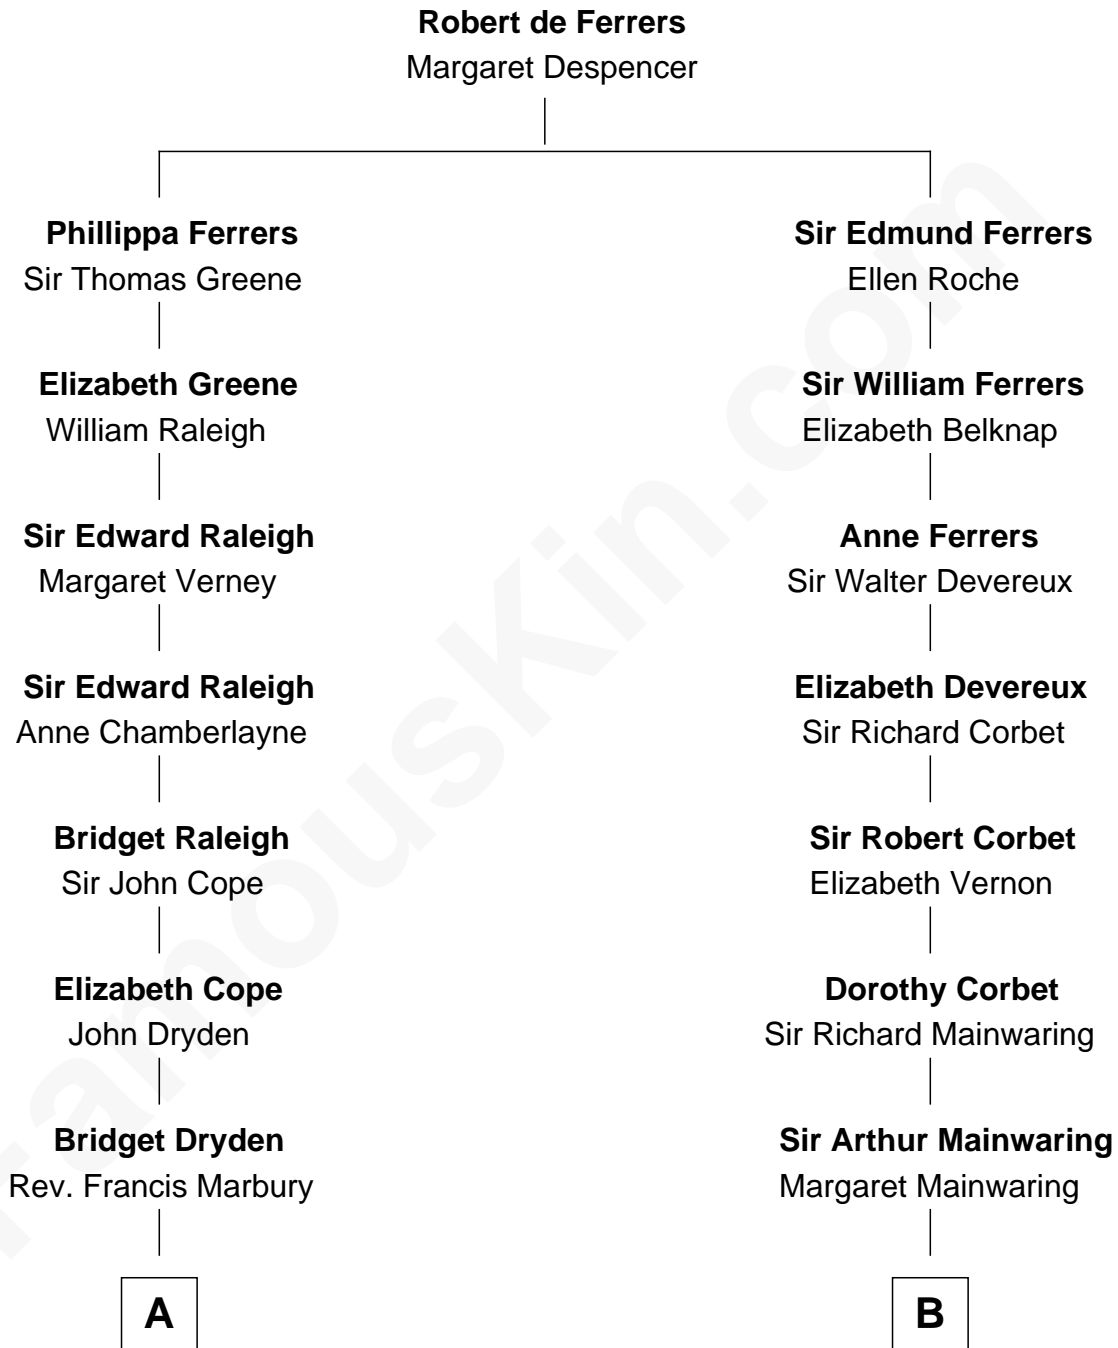

FamousKin.com

Relationship Chart of

Stephen A. Douglas

Participated in Lincoln-Douglas Debates

15th cousin 3 times removed of

John Foster Dulles

52nd U.S. Secretary of State

C

Allen Macy Dulles

Edith Foster

John Foster Dulles

52nd U.S. Secretary of State

FamousKin.com