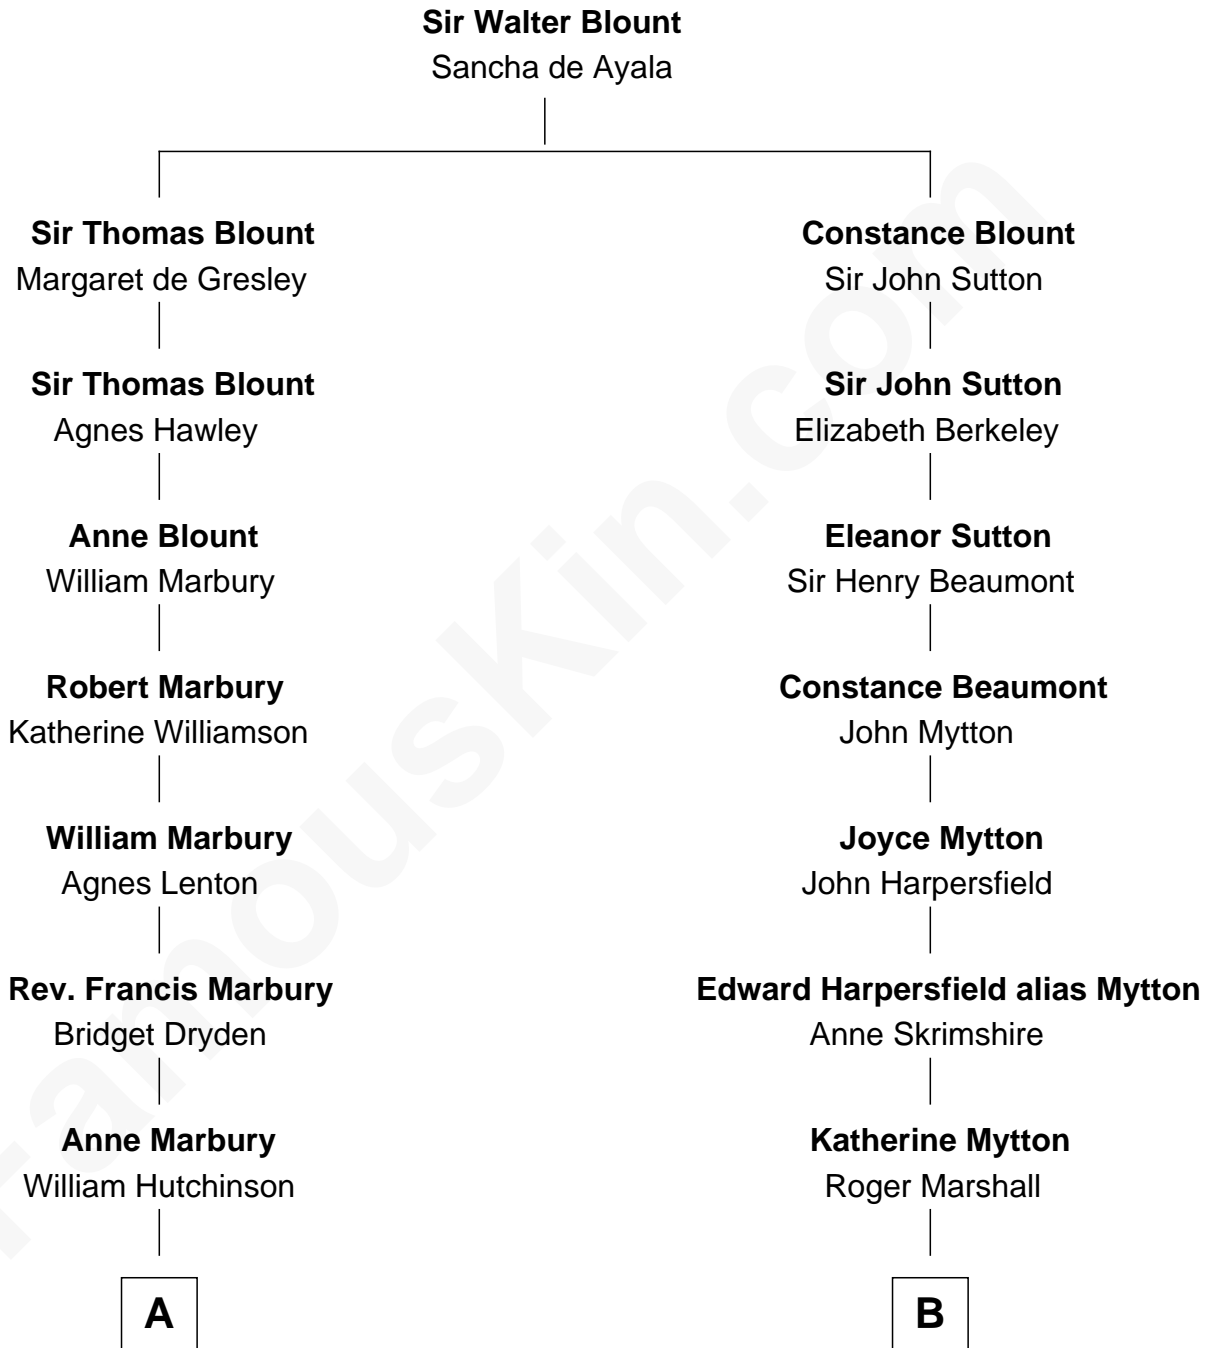

FamousKin.com

Relationship Chart of

Stephen A. Douglas

Participated in Lincoln-Douglas Debates

14th cousin 5 times removed of

Chevy Chase

Comedian, Actor and Writer

C

Edward Leigh Chase

Mabel Penrose Tinsley

Edward Tinsley Chase

Cathalene Parker Browning

Chevy Chase

Comedian, Actor and Writer

FamousKin.com