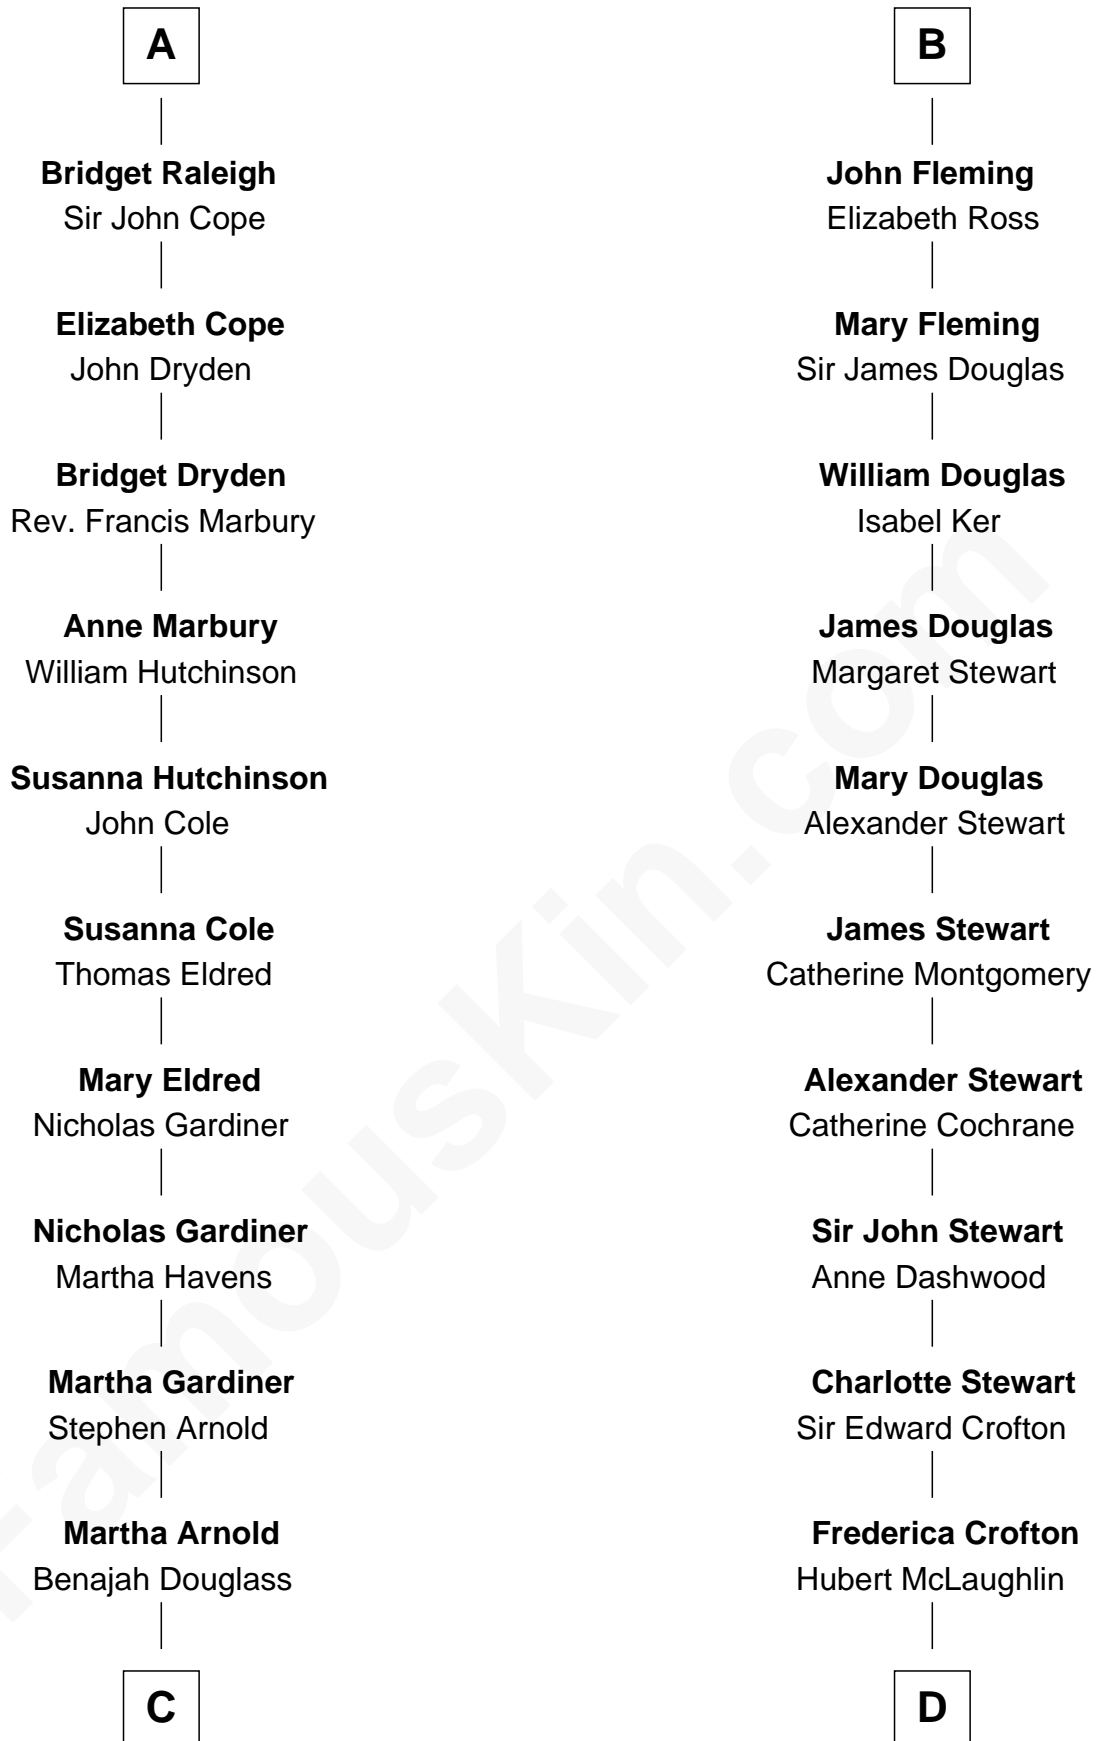

FamousKin.com

Relationship Chart of

Stephen A. Douglas

Participated in Lincoln-Douglas Debates

18th cousin 2 times removed of

Guy Ritchie

British Filmmaker

Edmund Fitzalan

Alice de Warenne

C

Dr. Stephen Arnold Douglass

Sarah Fiske

Stephen A. Douglas

The Lincoln-Douglas Debates

D

Vivian Guy Ouseley McLaughlin