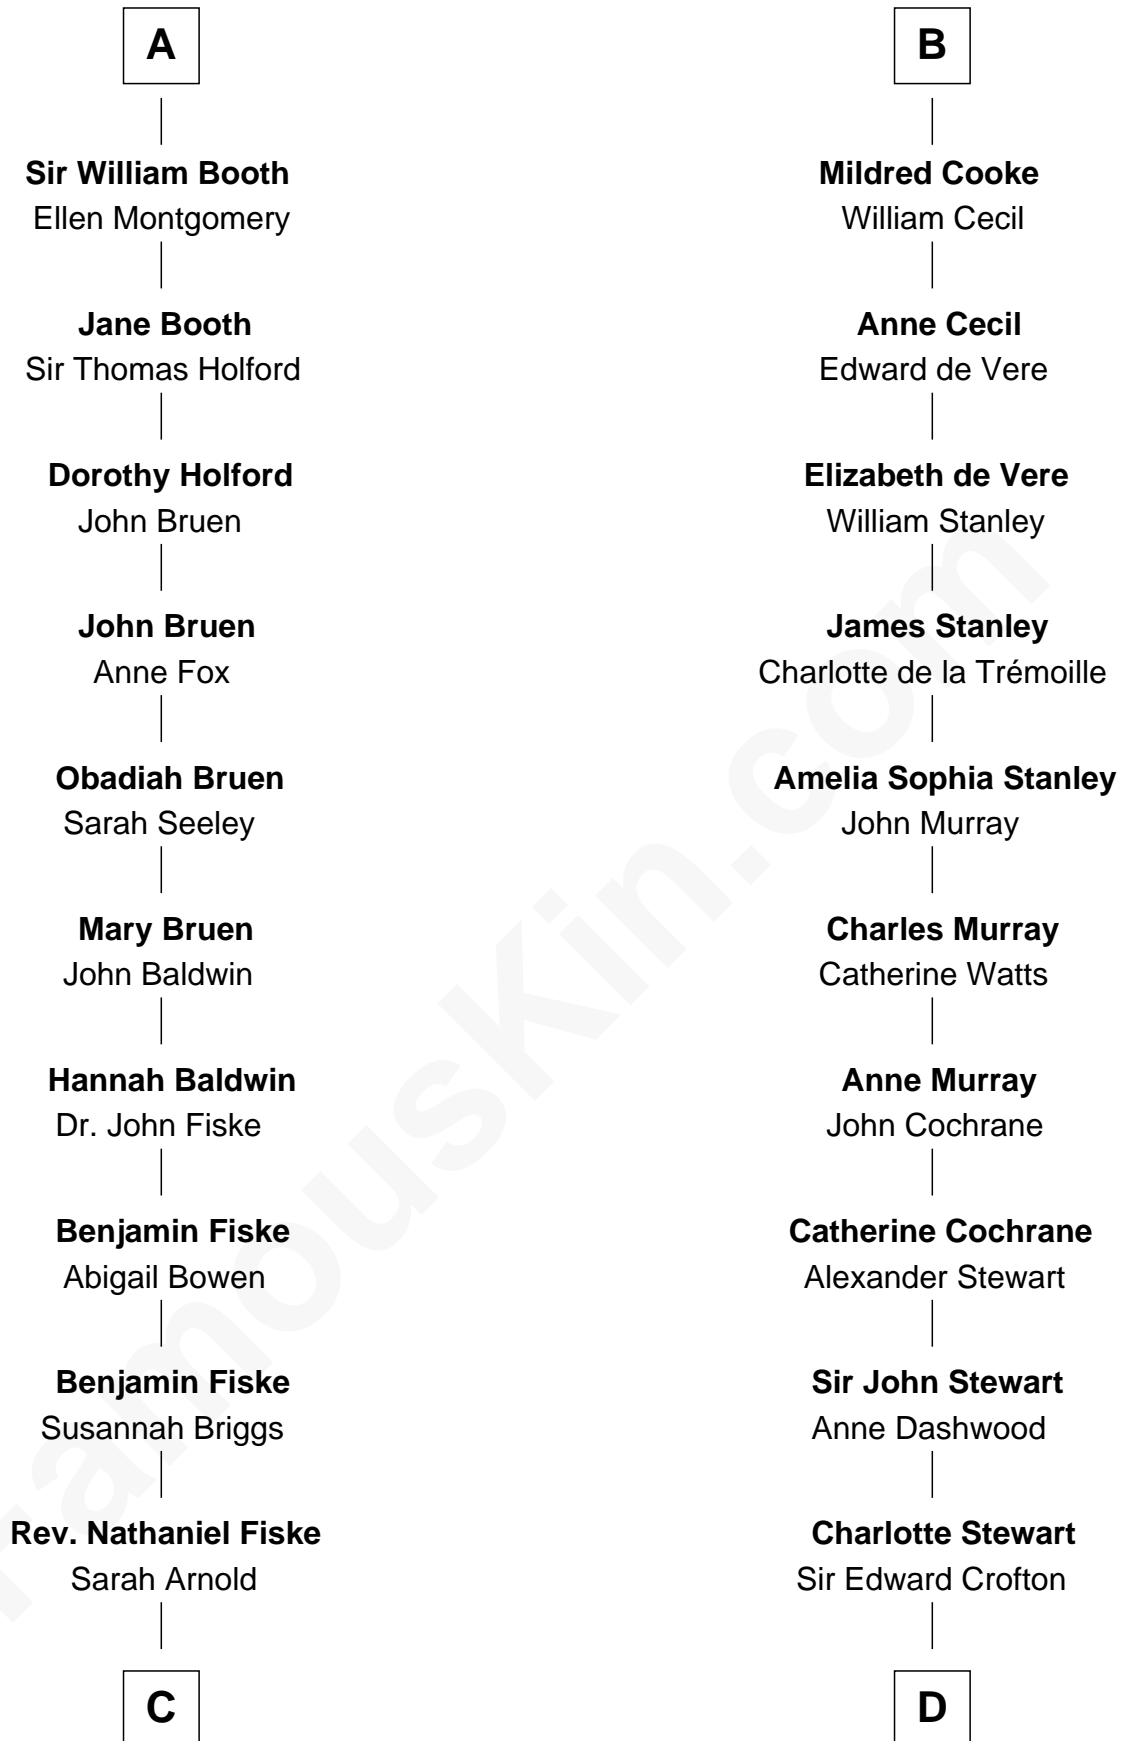

## Relationship Chart of

### Stephen A. Douglas

*Participated in Lincoln-Douglas Debates*

**18th cousin 3 times removed of**

**Guy Ritchie**

*British Filmmaker*

**John de Clinton**

Ida de Odingsells

**C**

**Sarah Fiske**  
Dr. Stephen Arnold Douglass

**Stephen A. Douglas**  
*The Lincoln-Douglas Debates*

**D**

**Frederica Crofton**  
Hubert McLaughlin

**Vivian Guy Ouseley McLaughlin**  
Edith Jane Martineau