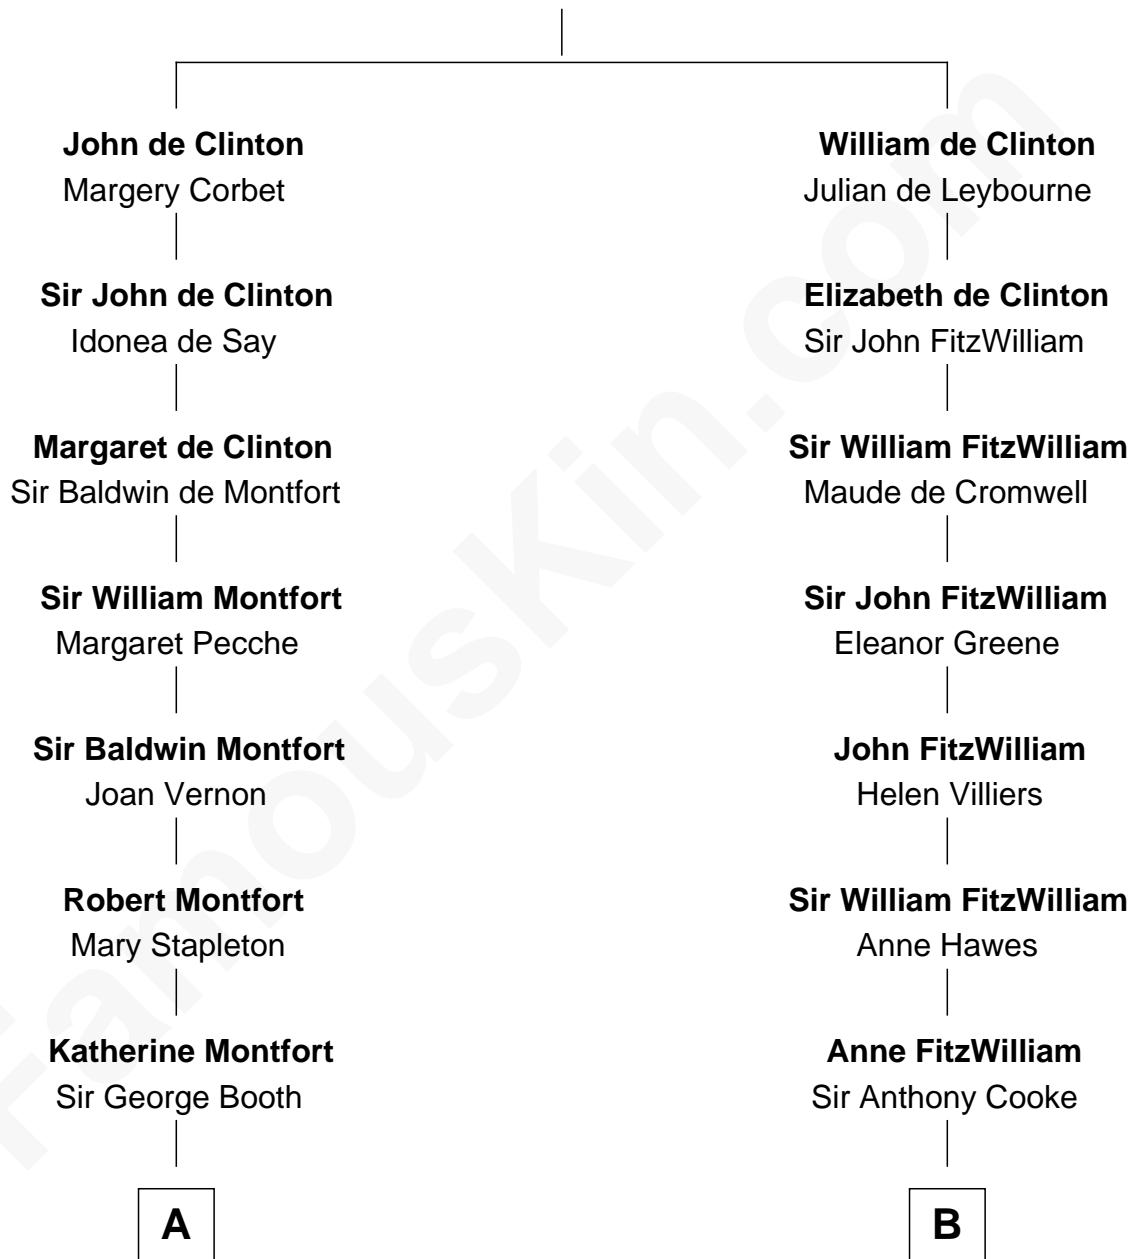

## Relationship Chart of

### Stephen A. Douglas

*Participated in Lincoln-Douglas Debates*

**18th cousin 3 times removed of**

**Guy Ritchie**

*British Filmmaker*

**John de Clinton**

Ida de Odingsells

**C**

**Sarah Fiske**  
Dr. Stephen Arnold Douglass

**Stephen A. Douglas**  
*The Lincoln-Douglas Debates*

**D**

**Frederica Crofton**  
Hubert McLaughlin

**Vivian Guy Ouseley McLaughlin**  
Edith Jane Martineau