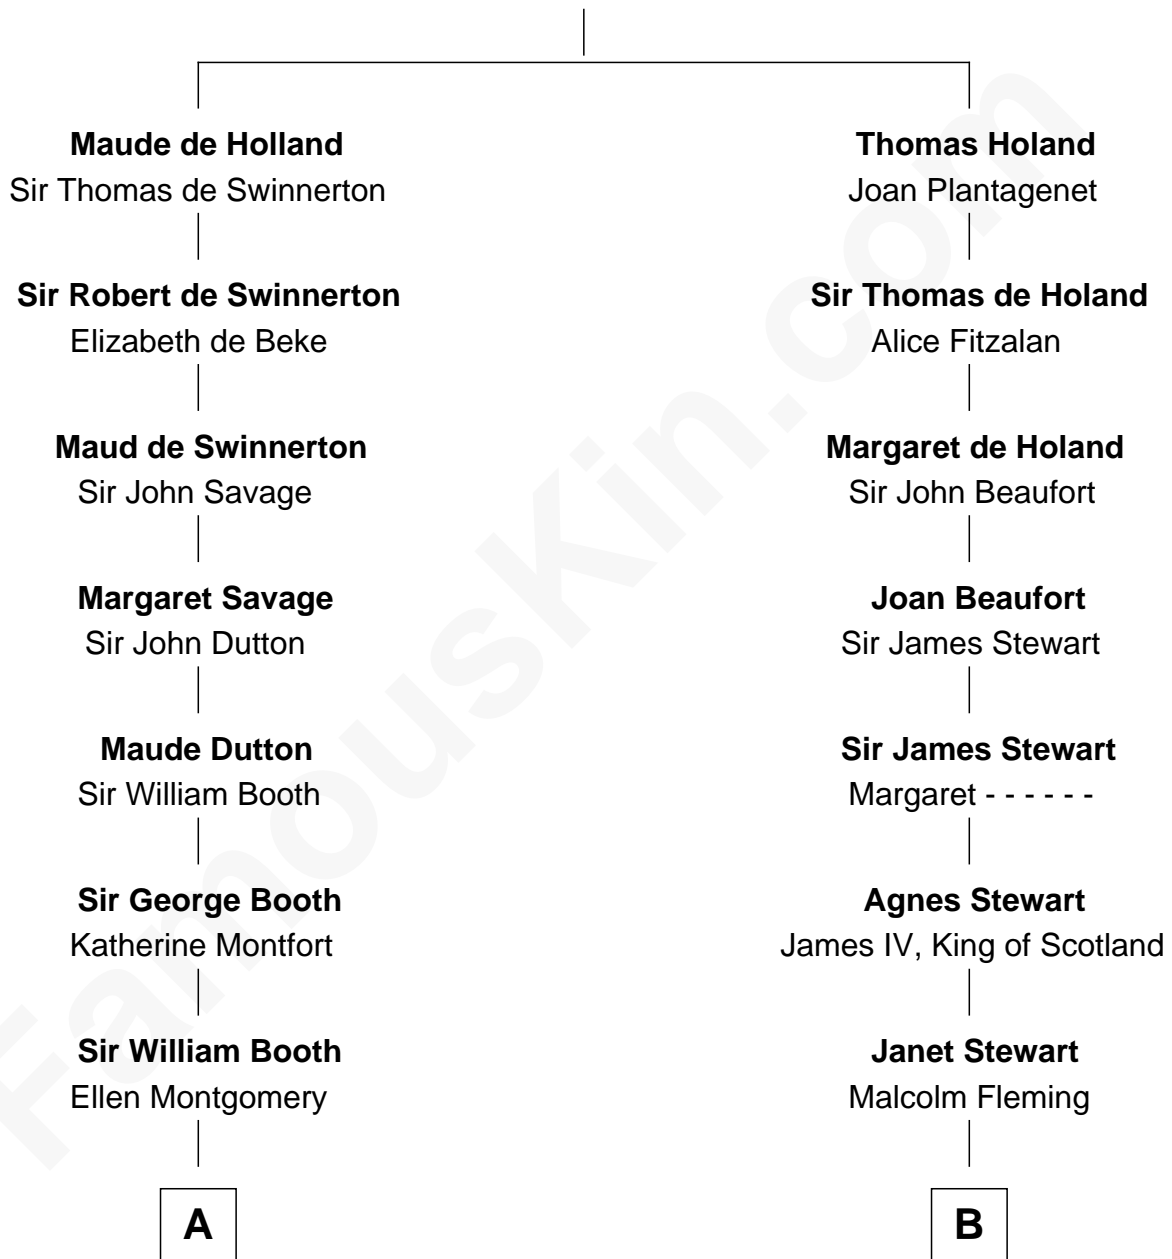

FamousKin.com

Relationship Chart of

Stephen A. Douglas

Participated in Lincoln-Douglas Debates

17th cousin 3 times removed of

Guy Ritchie

British Filmmaker

Sir Robert de Holland

Maude la Zouche

C

Vivian Guy Ouseley McLaughlin

Edith Jane Martineau

Doris Margaretta McLaughlin

Stuart John Ritchie

John Vivian Ritchie

Amber Mary Parkinson