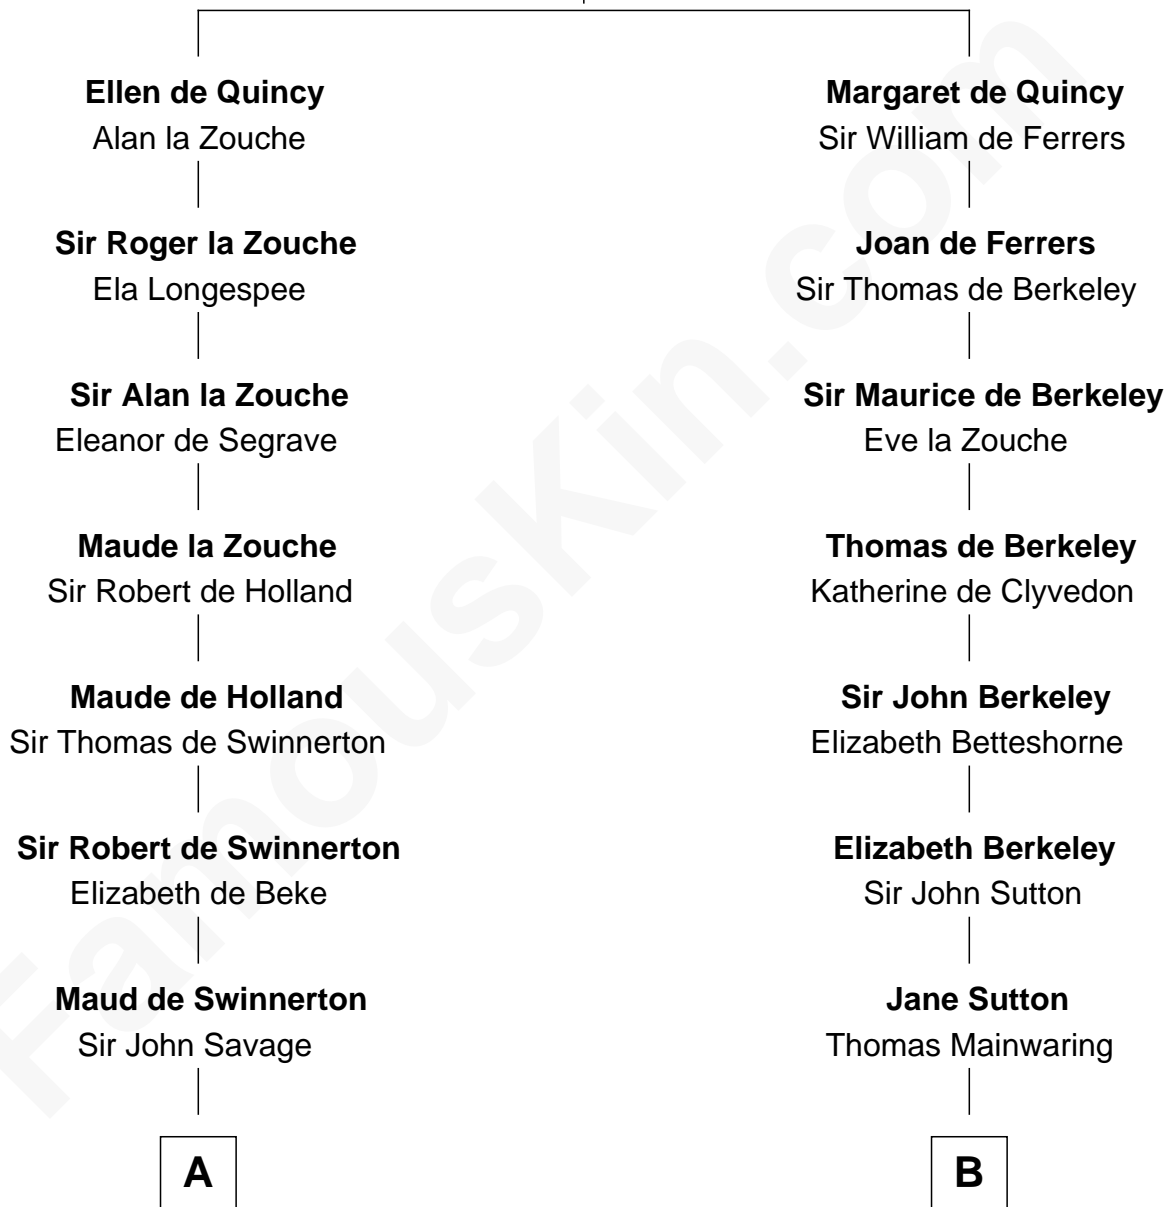

Sir Roger de Quincy

Helen of Galloway