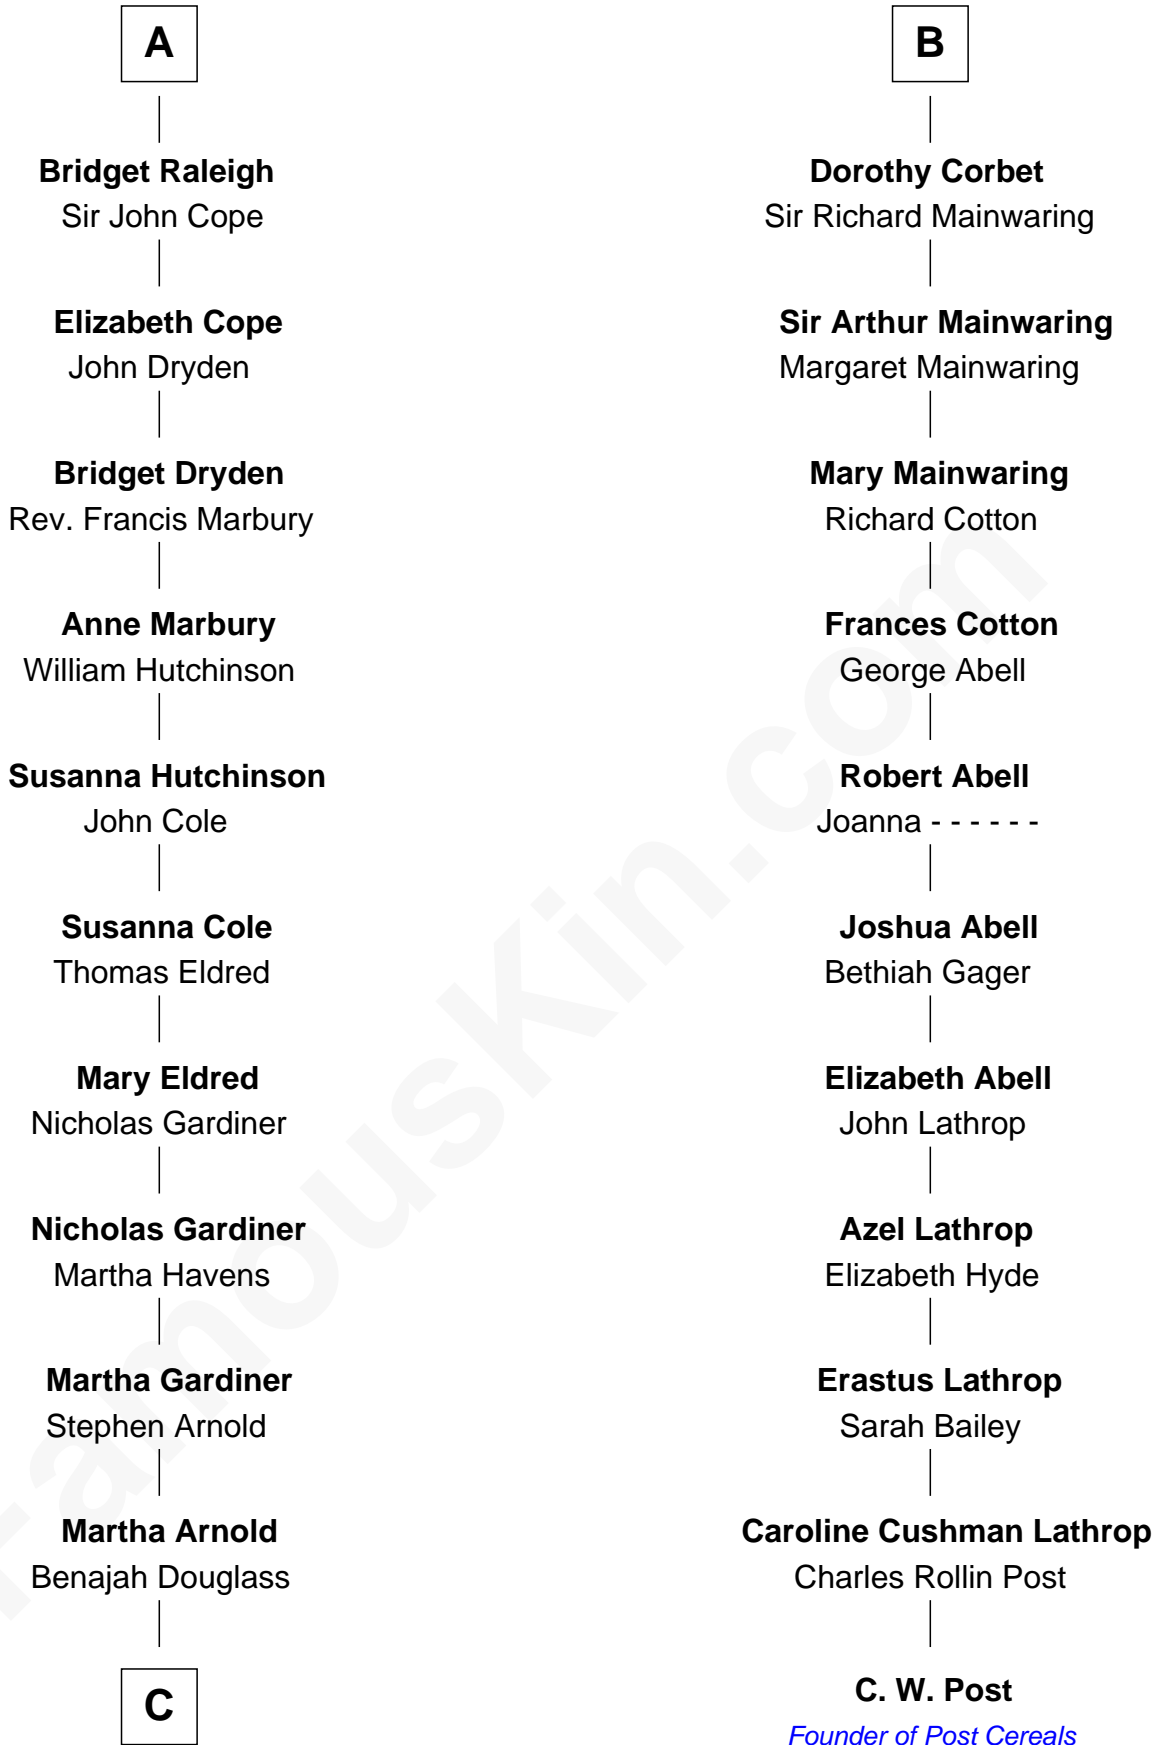

FamousKin.com

Relationship Chart of

Stephen A. Douglas

Participated in Lincoln-Douglas Debates

17th cousin 1 time removed of

C. W. Post

Founder of Post Cereals

Edmund Fitzalan

Alice de Warenne

C

—
Dr. Stephen Arnold Douglass

Sarah Fiske

—
Stephen A. Douglas

The Lincoln-Douglas Debates

FamousKin.com