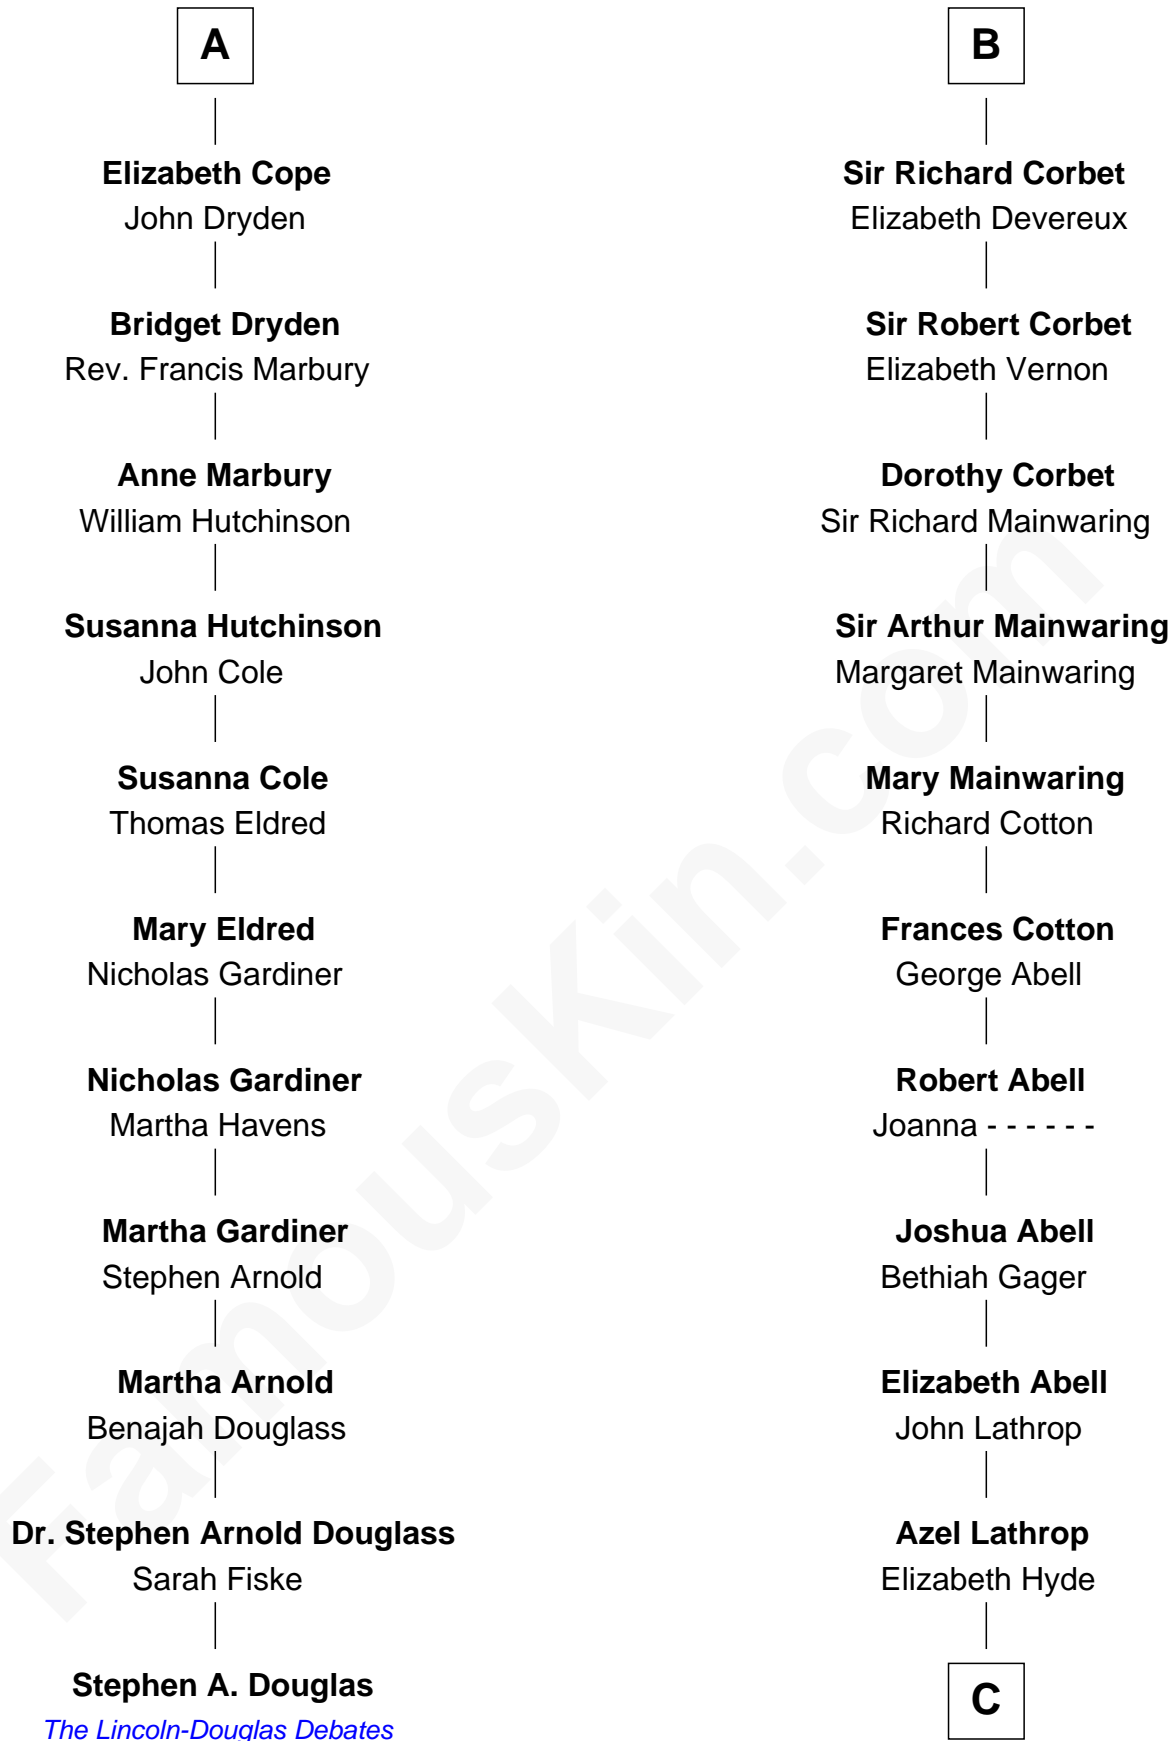

FamousKin.com

Relationship Chart of

Stephen A. Douglas

Participated in Lincoln-Douglas Debates

17th cousin 2 times removed of

C. W. Post

Founder of Post Cereals

Sir Gilbert Talbot

Elizabeth Talbot

Sir Henry de Grey

Richard Grey

Blanche de la Vache

Alice Grey

Sir William Burley

Elizabeth Burley

Sir John Hopton

Sir Walter Hopton

Joan Mortimer

Sir Thomas Hopton

Eleanor Lucy

Elizabeth Hopton

Sir Roger Corbet

B

C

Erastus Lathrop

Sarah Bailey

Caroline Cushman Lathrop

Charles Rollin Post

C. W. Post

Founder of Post Cereals

FamousKin.com