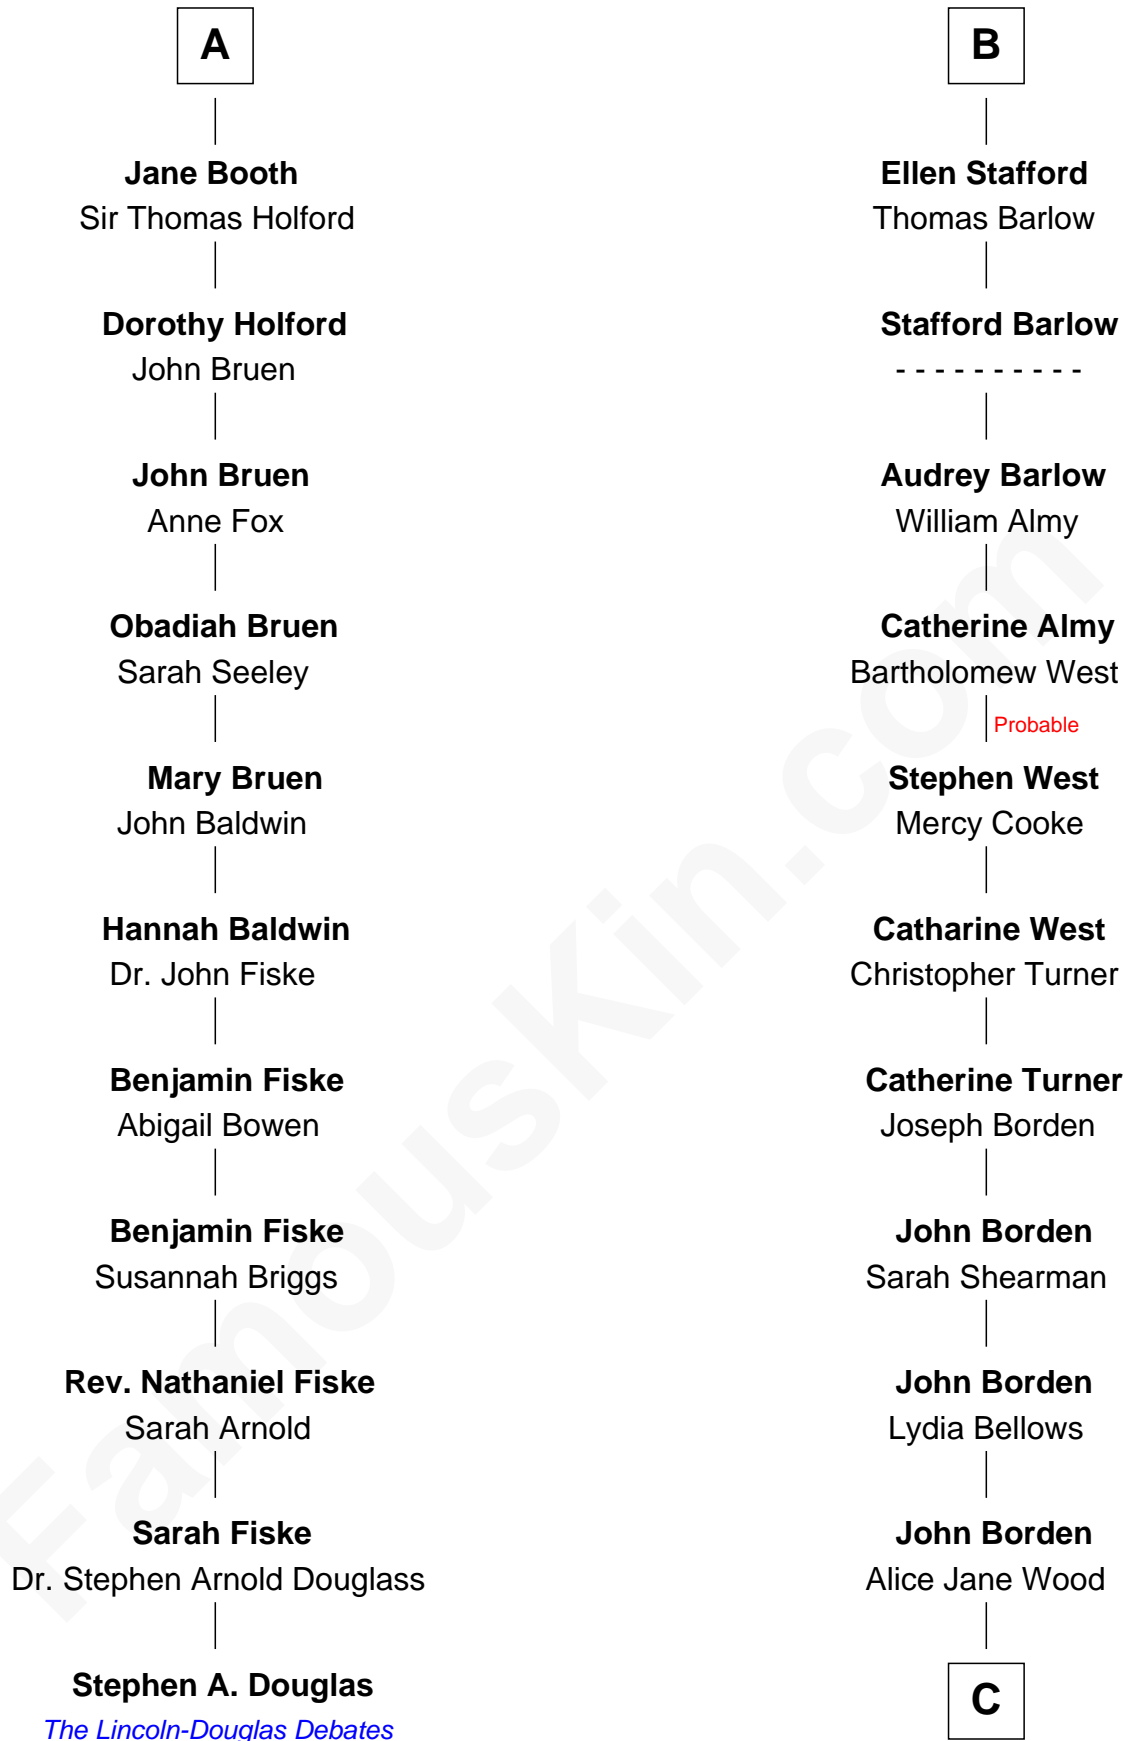

FamousKin.com

Relationship Chart of

Stephen A. Douglas

Participated in Lincoln-Douglas Debates

17th cousin 3 times removed of

Adlai Stevenson III
U.S. Senator from Illinois

Katherine de Hastang
 Ralph de Stafford

C

William Borden
Mary DeGama Whiting

John Borden
Ellen Wallace Waller

Ellen Borden
Adlai Ewing Stevenson

Adlai Stevenson III
U.S. Senator from Illinois