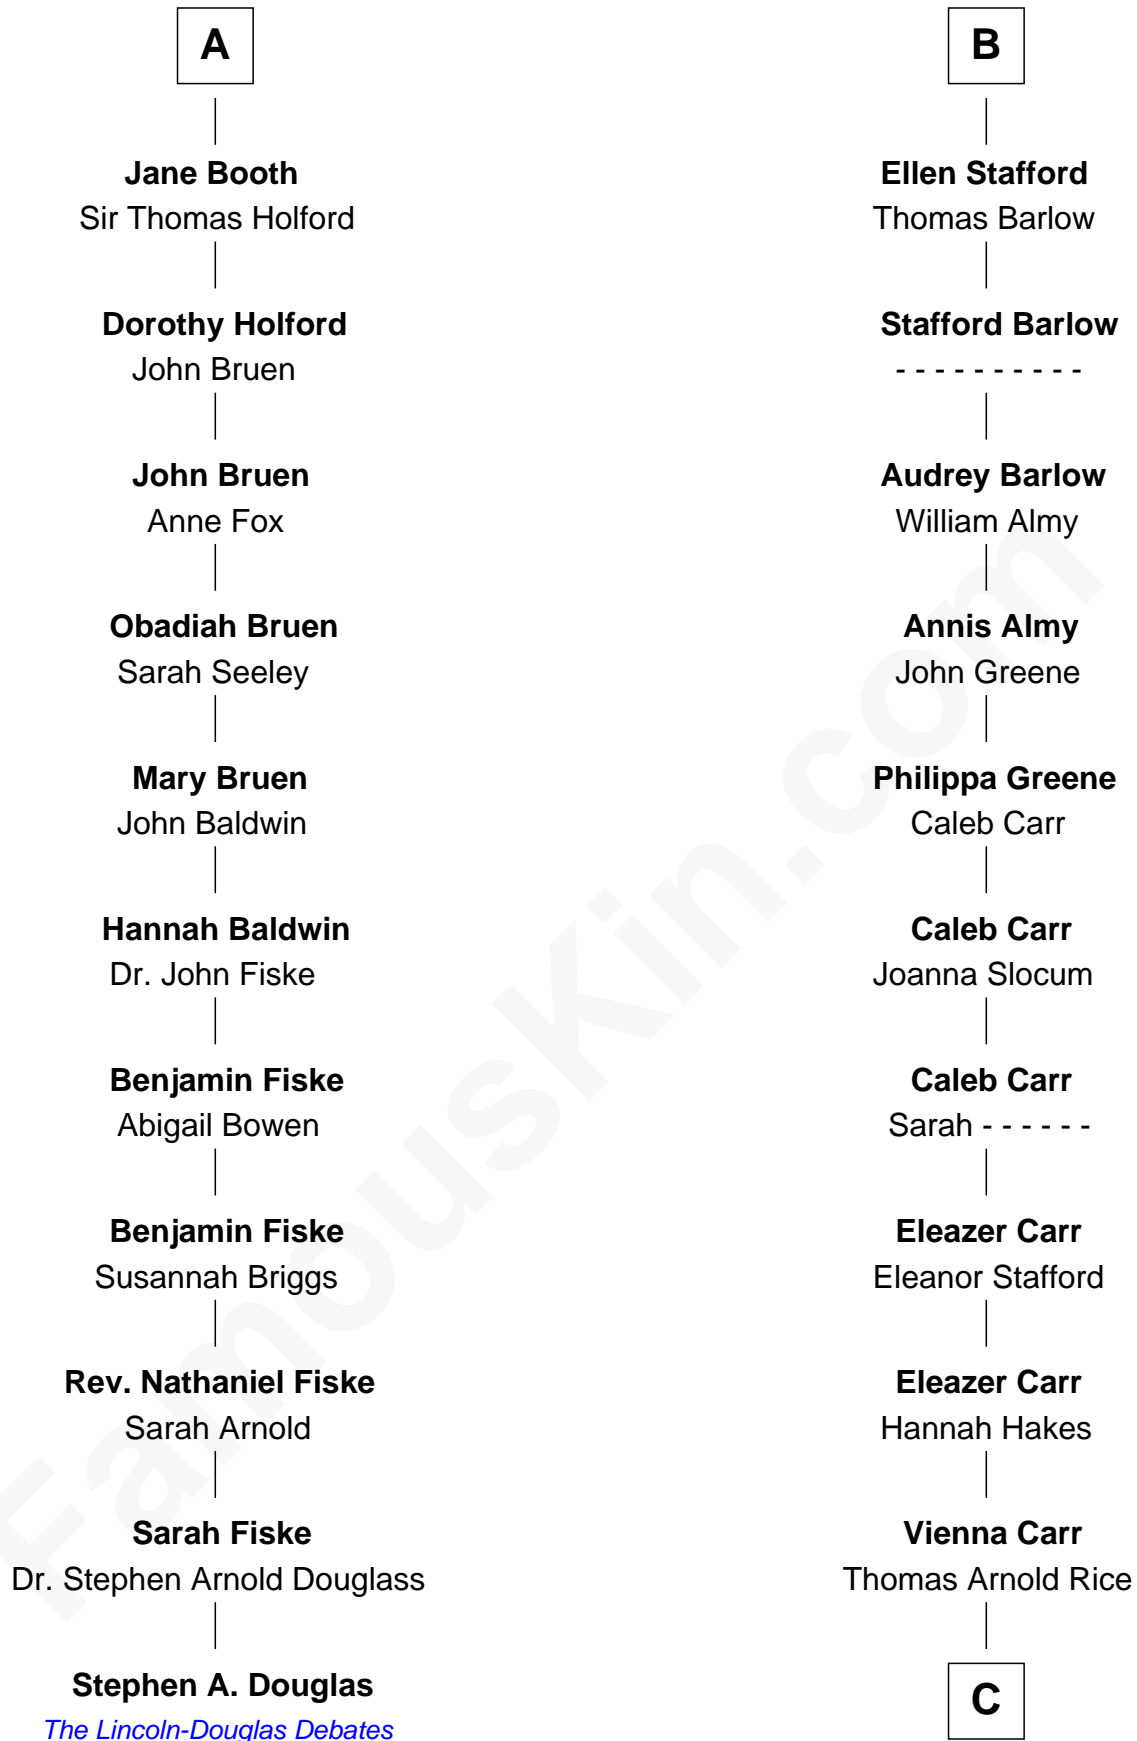

FamousKin.com

Relationship Chart of

Stephen A. Douglas

Participated in Lincoln-Douglas Debates

17th cousin 3 times removed of

Charlie Munger

Vice-Chairman of Berkshire Hathaway

Katherine de Hastang

Ralph de Stafford

C

Caroline A. Rice
William H. Ingham

Helen Vienna Ingham
Charles W. Russell

Florence V. Russell
Alfred Case Munger

Charlie Munger

Vice-Chairman of Berkshire Hathaway