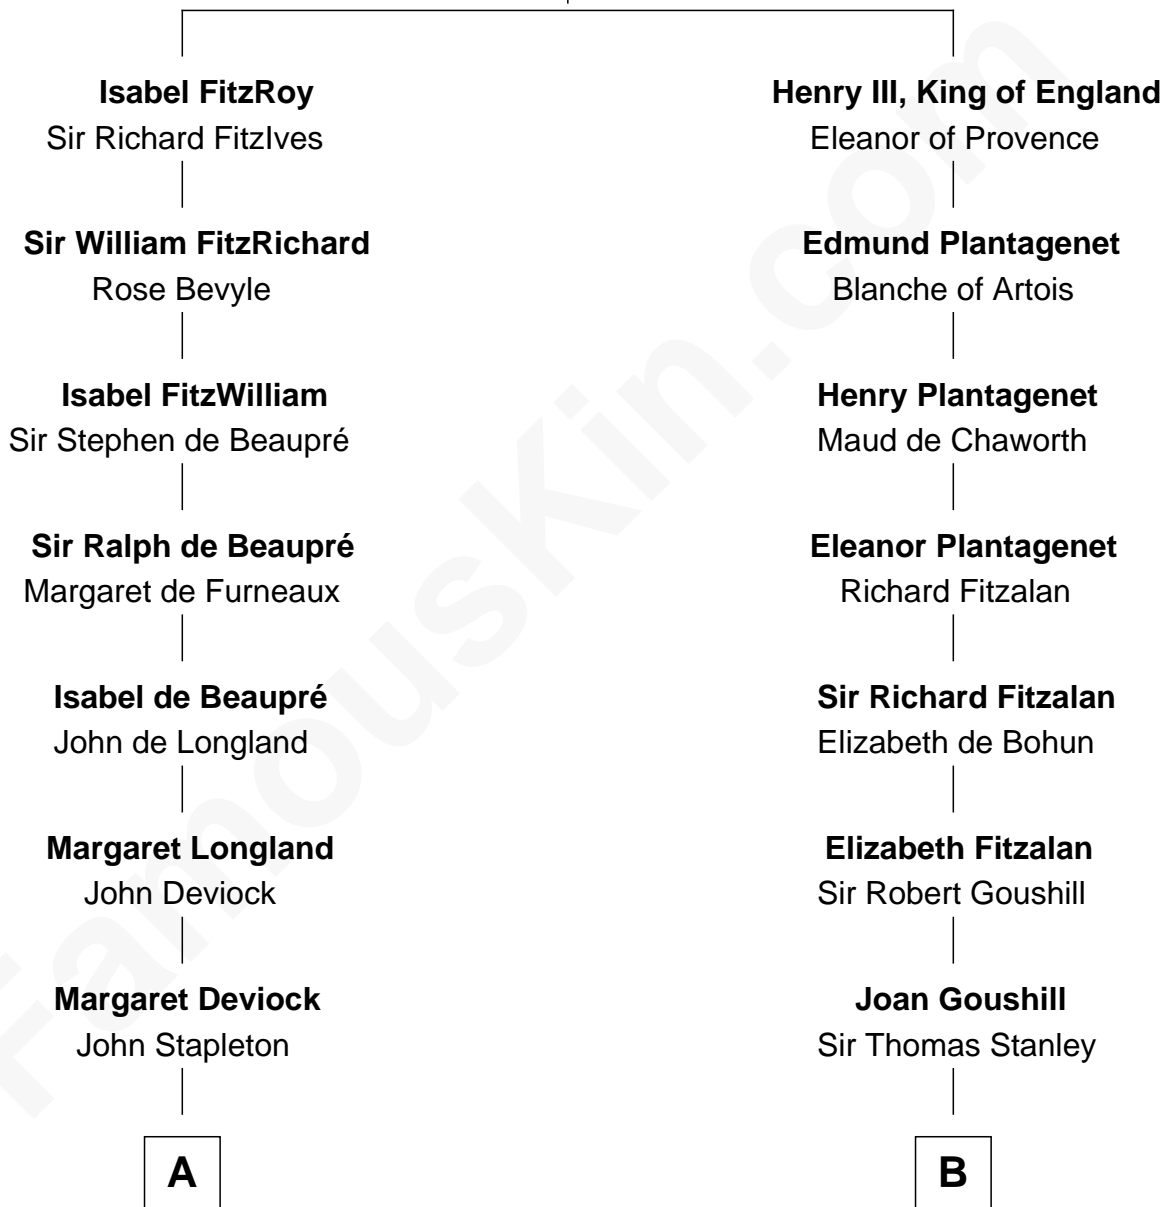

FamousKin.com

Relationship Chart of

Stephen A. Douglas

Participated in Lincoln-Douglas Debates

17th cousin 4 times removed of

Henry Lee III

9th Governor of Virginia

John, King of England

with wife

with wife

Isabelle of Angoulême

FamousKin.com