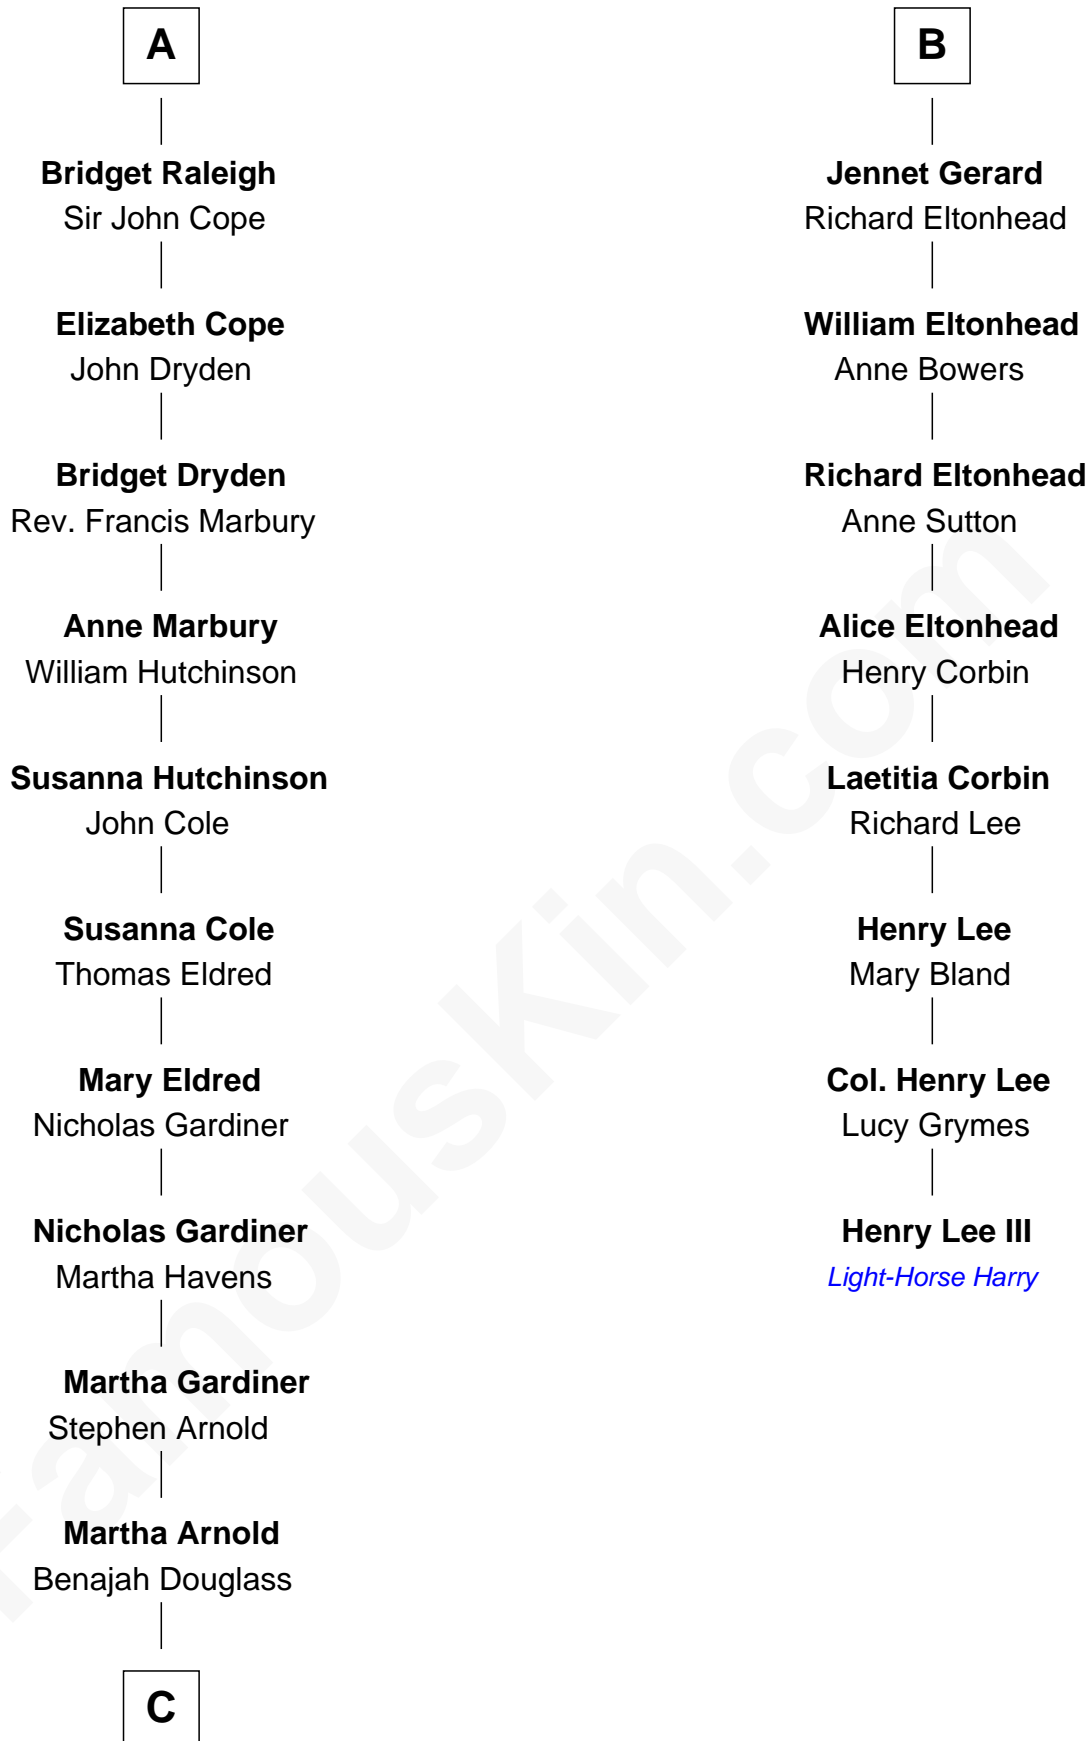

## Relationship Chart of

### Stephen A. Douglas

*Participated in Lincoln-Douglas Debates*

14th cousin 4 times removed of

**Henry Lee III**

*9th Governor of Virginia*

**Edmund Fitzalan**

Alice de Warenne

C