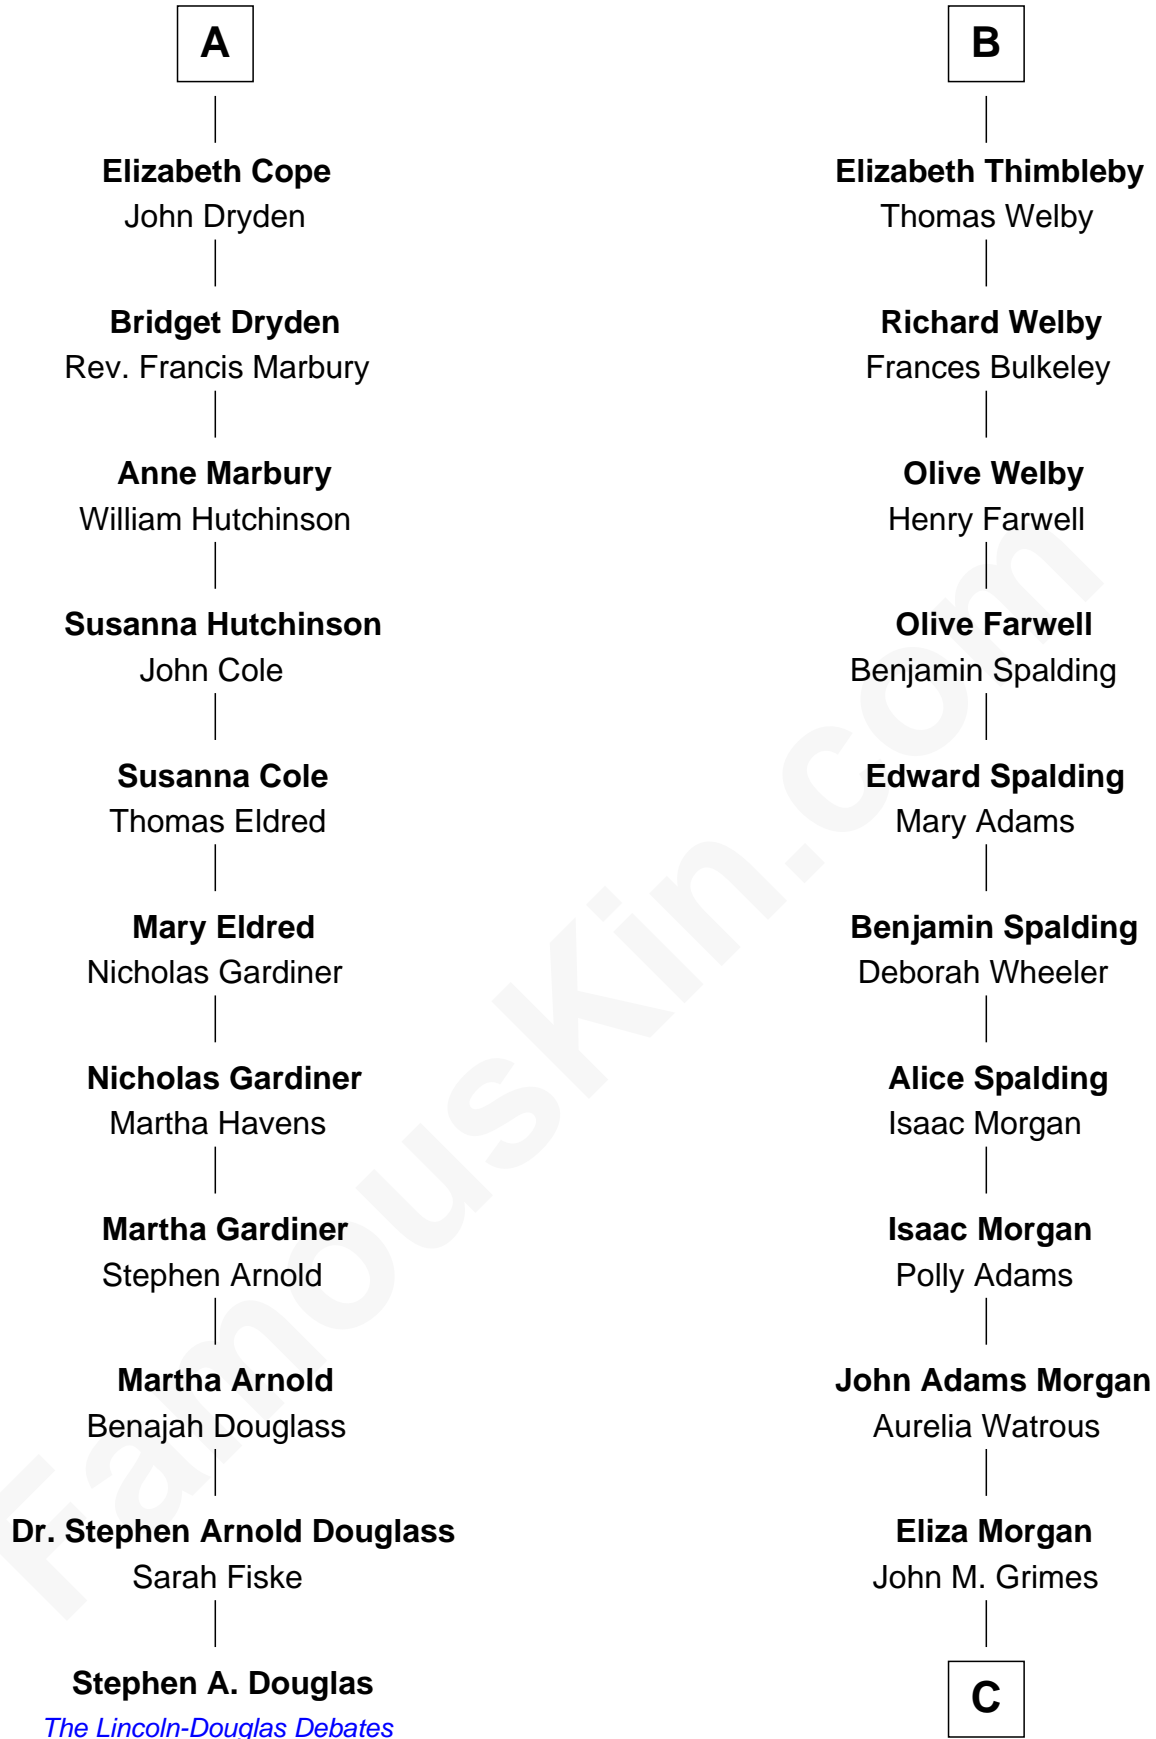

FamousKin.com

Relationship Chart of

Stephen A. Douglas

Participated in Lincoln-Douglas Debates

17th cousin 4 times removed of

Linda Hamilton

TV and Movie Actress

C

Aurelia Morgan Grimes

Stephen P. Holt

Taylor Holt

Frances Kyle

Dr. Richard Huckstep Holt

Mildred Alberta Derby

Barbara Kyle Holt

Dr. Carroll Stanford Hamilton