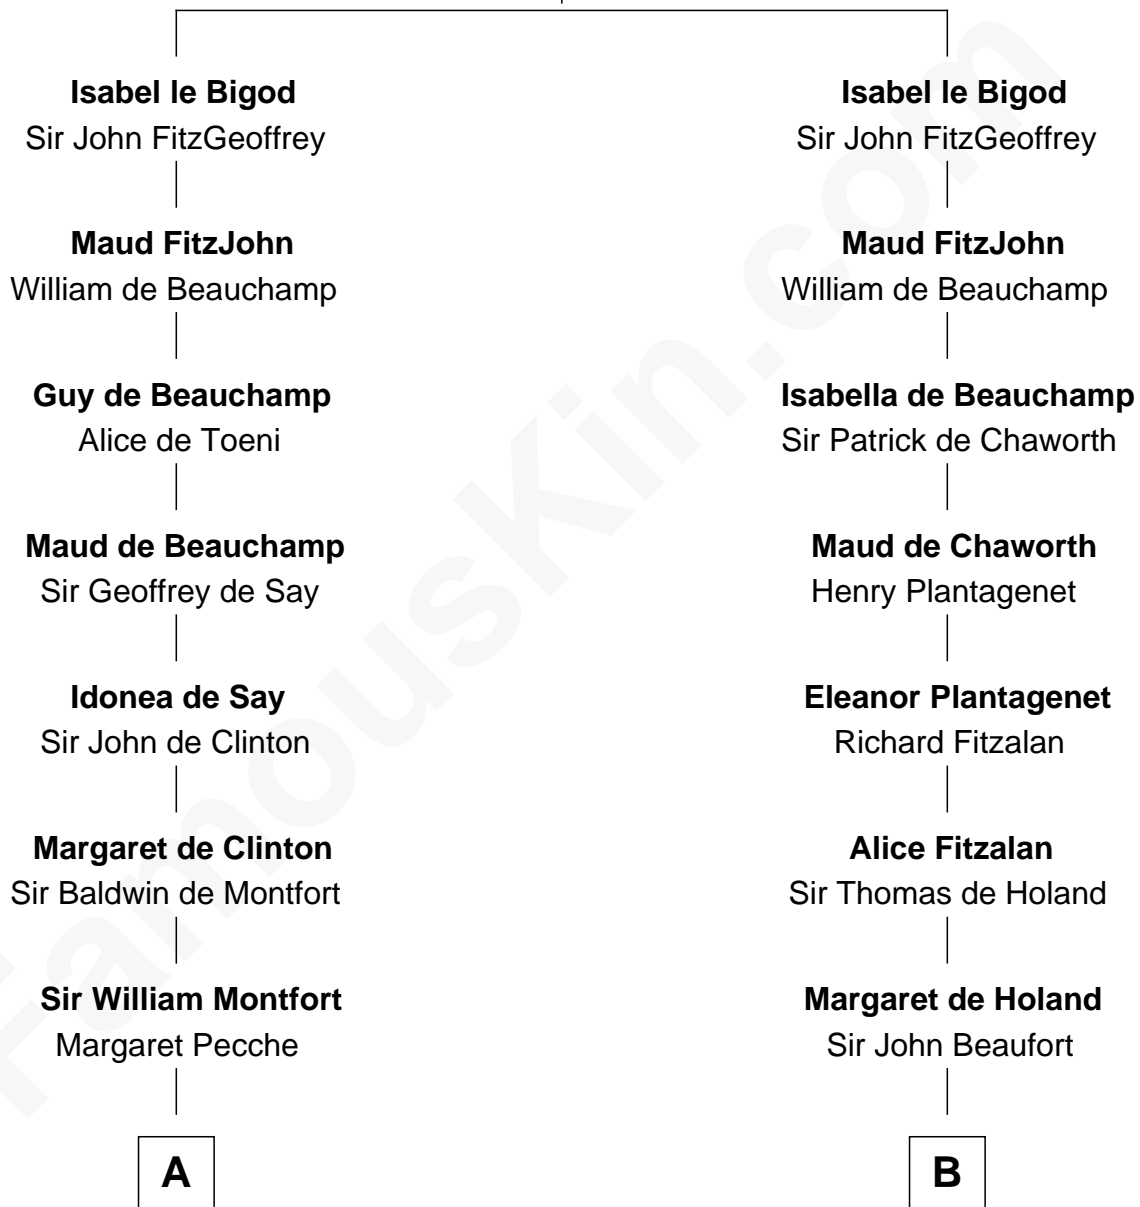

FamousKin.com

Relationship Chart of

Stephen A. Douglas

Participated in Lincoln-Douglas Debates

15th cousin 6 times removed of

Alexander Spotswood

Lieutenant Governor of Virginia

Hugh le Bigod
Maud Marshal