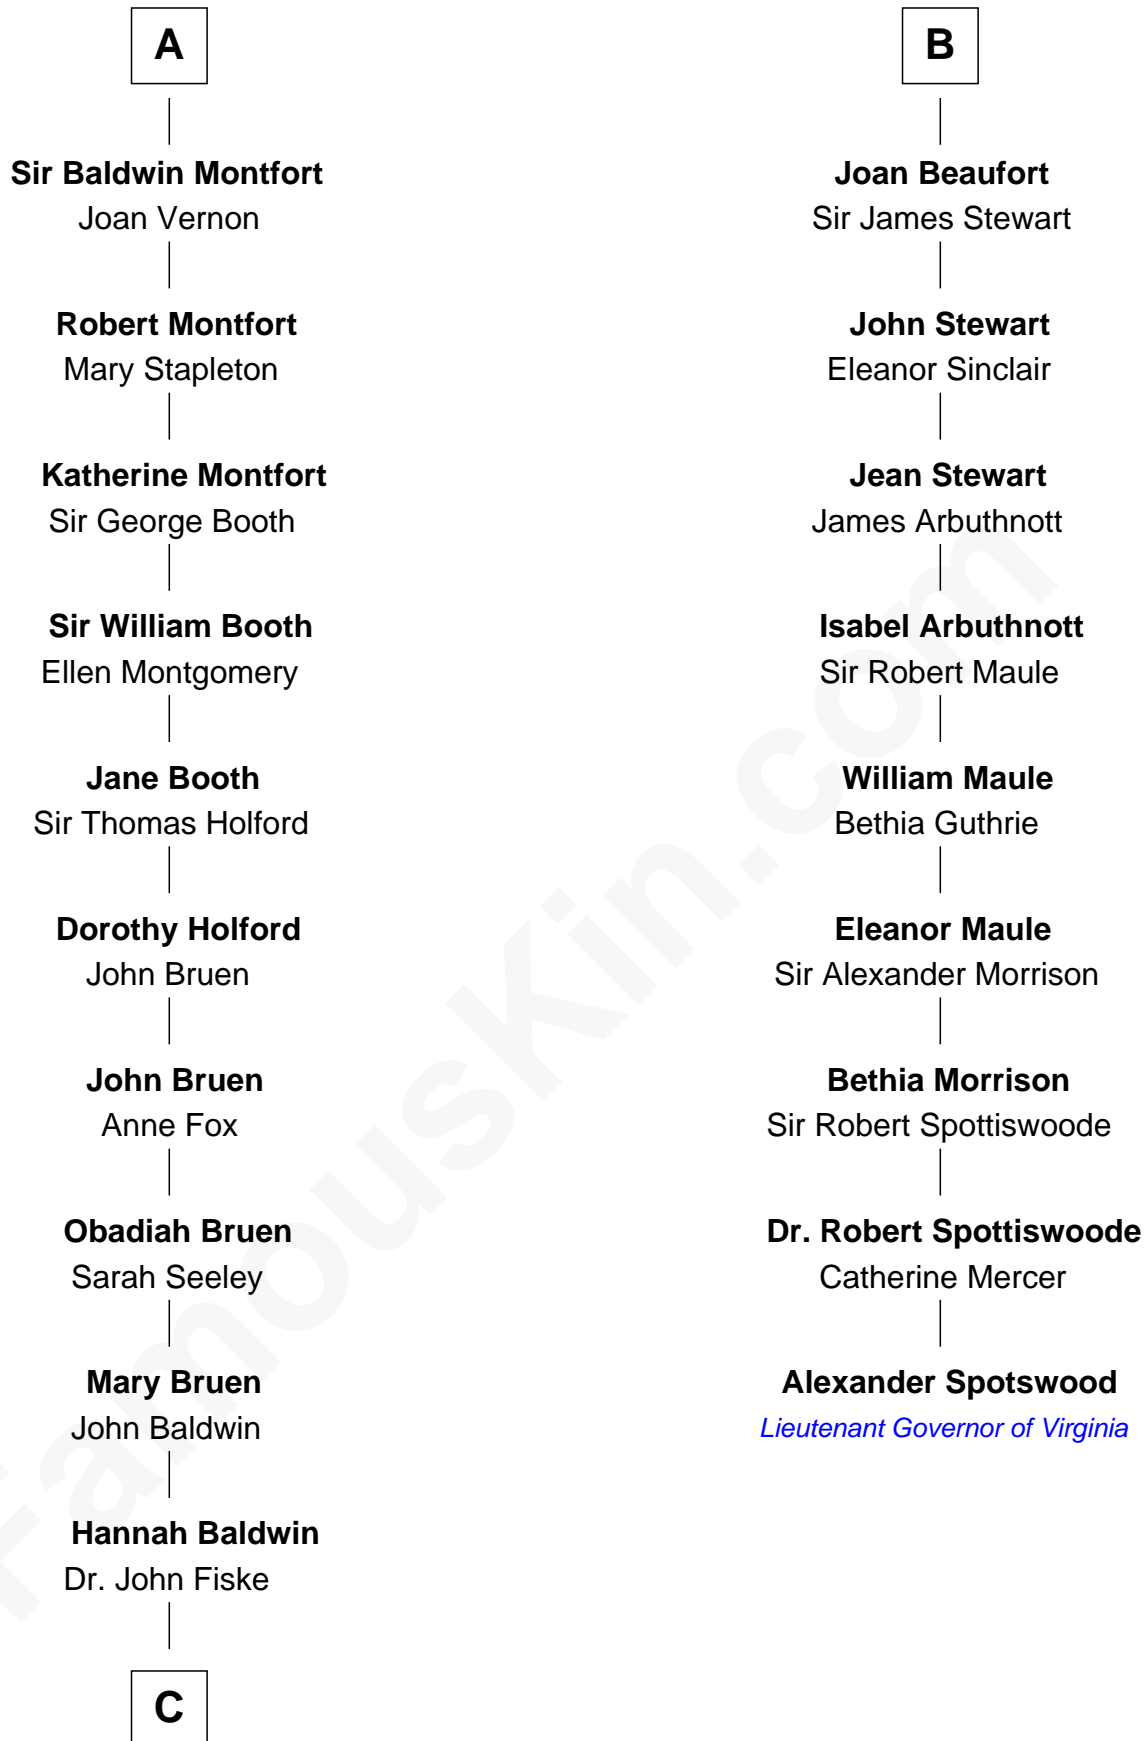

FamousKin.com

Relationship Chart of

Stephen A. Douglas

Participated in Lincoln-Douglas Debates

15th cousin 6 times removed of

Alexander Spotswood

Lieutenant Governor of Virginia

Hugh le Bigod
Maud Marshal