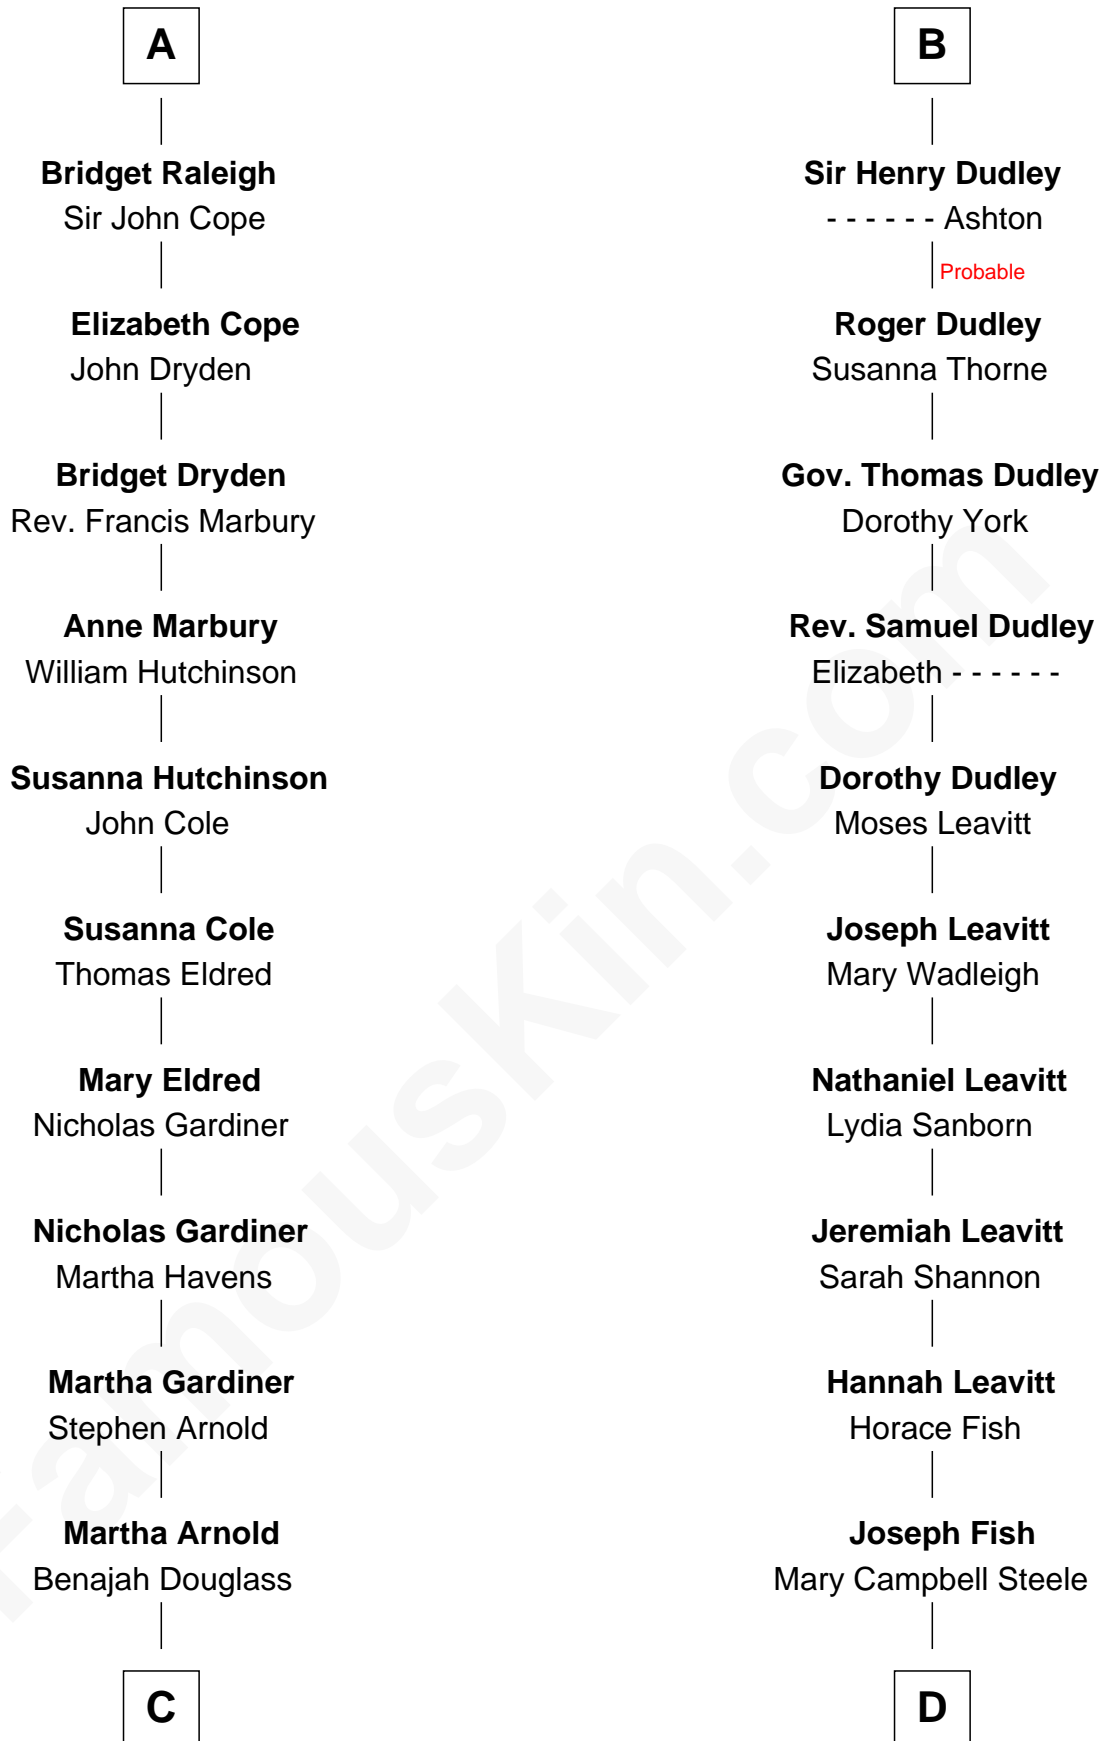

FamousKin.com

Relationship Chart of

Stephen A. Douglas

Participated in Lincoln-Douglas Debates

18th cousin 3 times removed of

Keri Russell

TV and Movie Actress

Edmund Fitzalan

Alice de Warenne

C

Dr. Stephen Arnold Douglass

Sarah Fiske

Stephen A. Douglas

The Lincoln-Douglas Debates

D

John Lazelle Fish

Melvina Cheney

Karl Joseph Fish

Mary Emma McNeil

Emma Inez Fish

Kermit Sylvester Stephens

Stephanie Stephens

David Harold Russell

Keri Russell