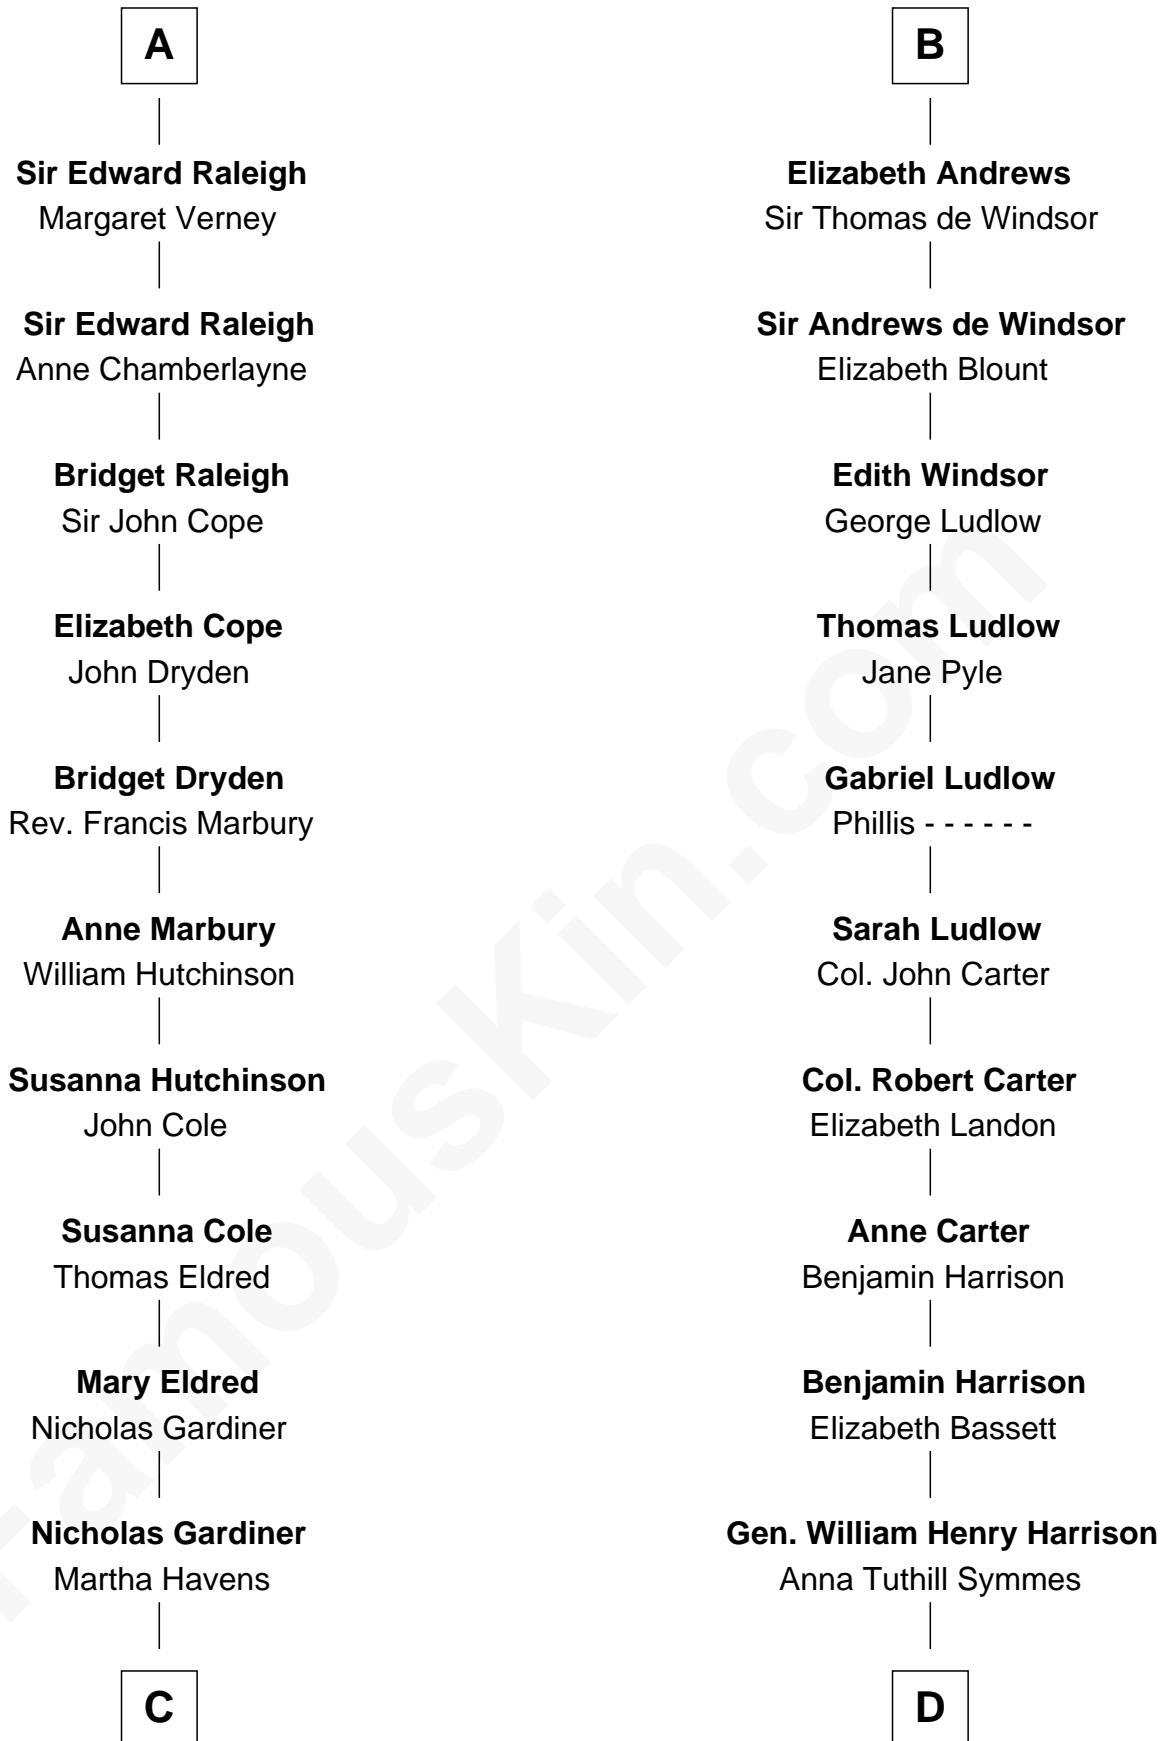

FamousKin.com

Relationship Chart of

Stephen A. Douglas

Participated in Lincoln-Douglas Debates

18th cousin 2 times removed of

Benjamin Harrison
23rd U.S. President

Sir Hugh le Despencer
Aveline Basset

Sir Hugh le Despencer
Isabella de Beauchamp

Hugh le Despencer
Eleanor de Clare

Sir Edward le Despencer
Anne de Ferrers

Edward Despencer
Elizabeth Burghersh

Margaret Despencer
Robert de Ferrers

Phillippa Ferrers
Sir Thomas Greene

Elizabeth Greene
William Raleigh

A

Eleanor le Despencer
Sir Hugh de Courtenay

Sir Hugh de Courtenay
Agnes de St. John

Sir Hugh de Courtenay
Margaret de Bohun

Elizabeth de Courtenay
Sir Andrew Luttrell

Sir Hugh Luttrell
Catherine de Beaumont

Elizabeth Luttrell
John Stratton

Elizabeth Stratton
John Andrews

B

C

Martha Gardiner

Stephen Arnold

Martha Arnold

Benajah Douglass