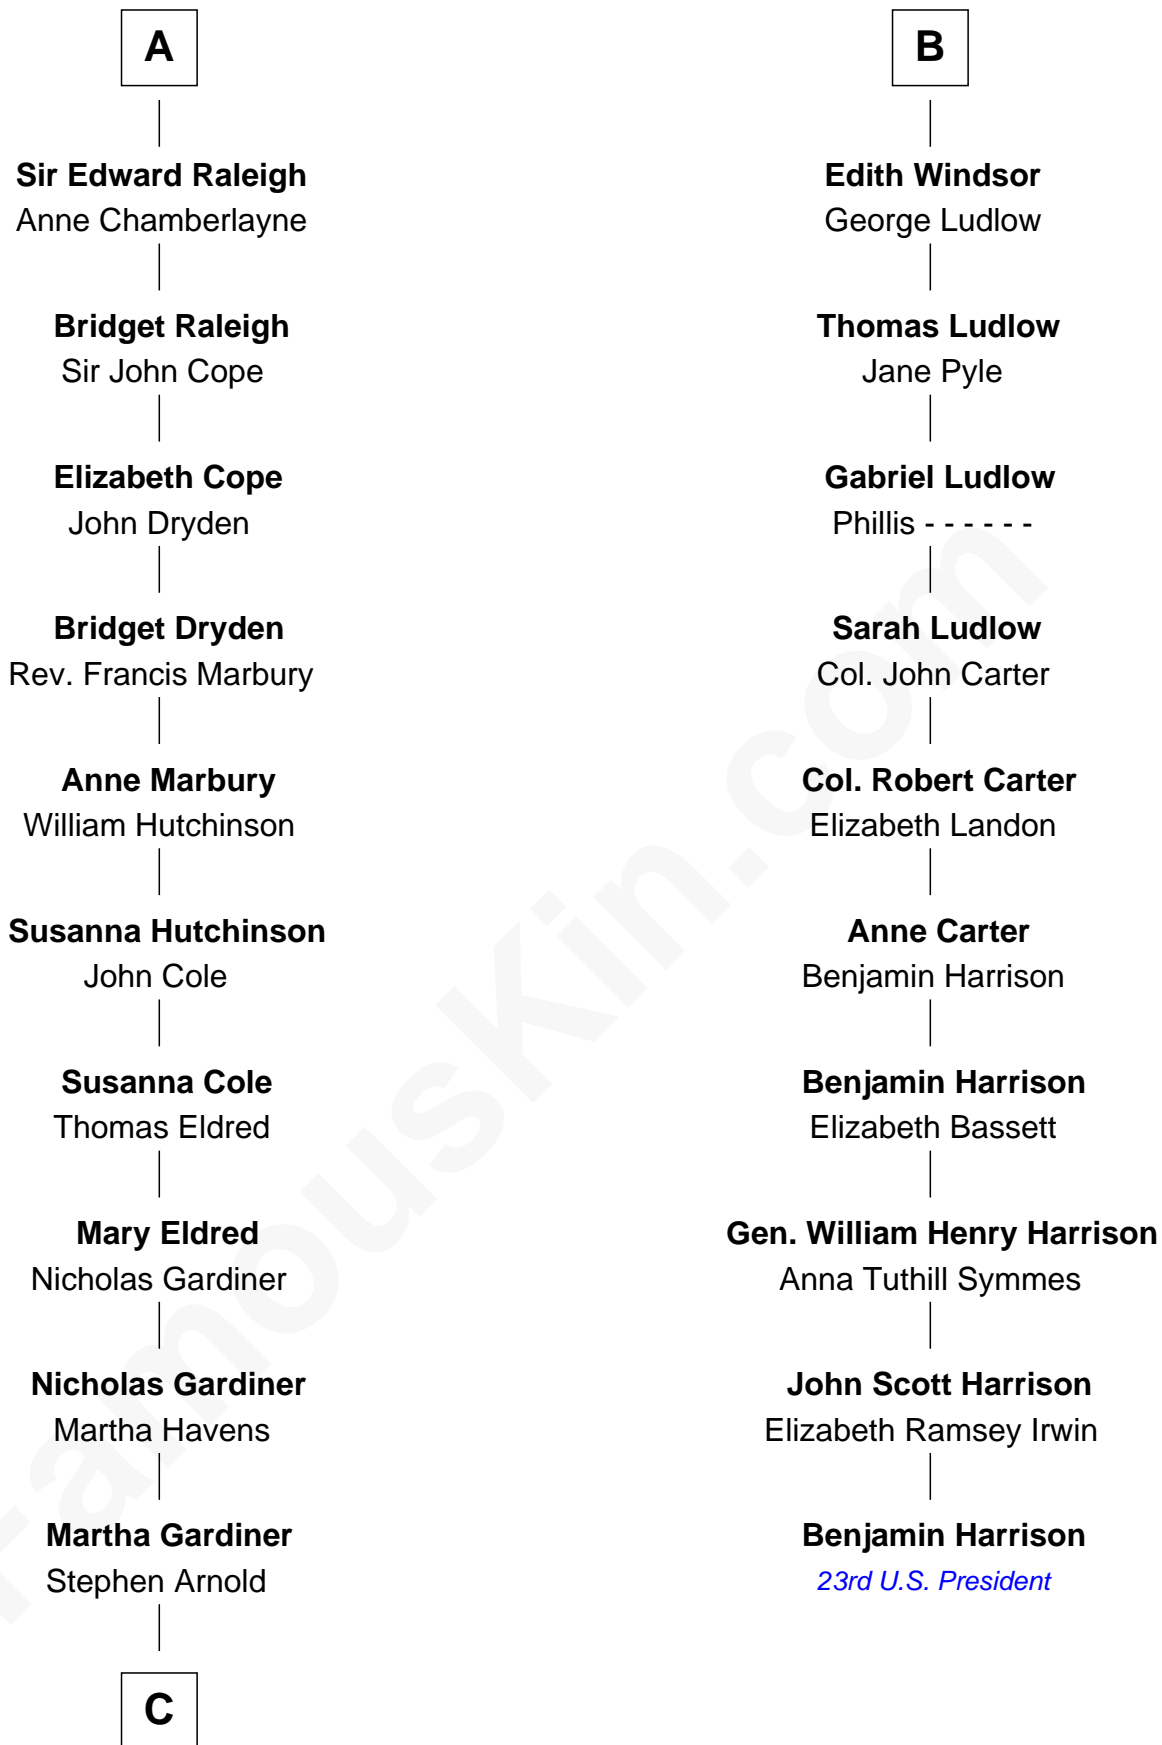

FamousKin.com

Relationship Chart of

Stephen A. Douglas

Participated in Lincoln-Douglas Debates

16th cousin 3 times removed of

Benjamin Harrison
23rd U.S. President

Humphrey de Bohun
Elizabeth Plantagenet

Eleanor de Bohun
Sir James le Boteler

Pernel le Boteler
Sir Gilbert Talbot

Sir Richard Talbot
Ankaret le Strange

Mary Talbot
Sir Thomas Greene

Sir Thomas Greene
Phillippa Ferrers

Elizabeth Greene
William Raleigh

Sir Edward Raleigh
Margaret Verney

A

Margaret de Bohun
Sir Hugh de Courtnay

Elizabeth de Courtnay
Sir Andrew Luttrell

Sir Hugh Luttrell
Catherine de Beaumont

Elizabeth Luttrell
John Stratton

Elizabeth Stratton
John Andrews

Elizabeth Andrews
Sir Thomas de Windsor

Sir Andrews de Windsor
Elizabeth Blount

B

C

Martha Arnold
Benajah Douglass

Dr. Stephen Arnold Douglass
Sarah Fiske

Stephen A. Douglas
The Lincoln-Douglas Debates

FamousKin.com