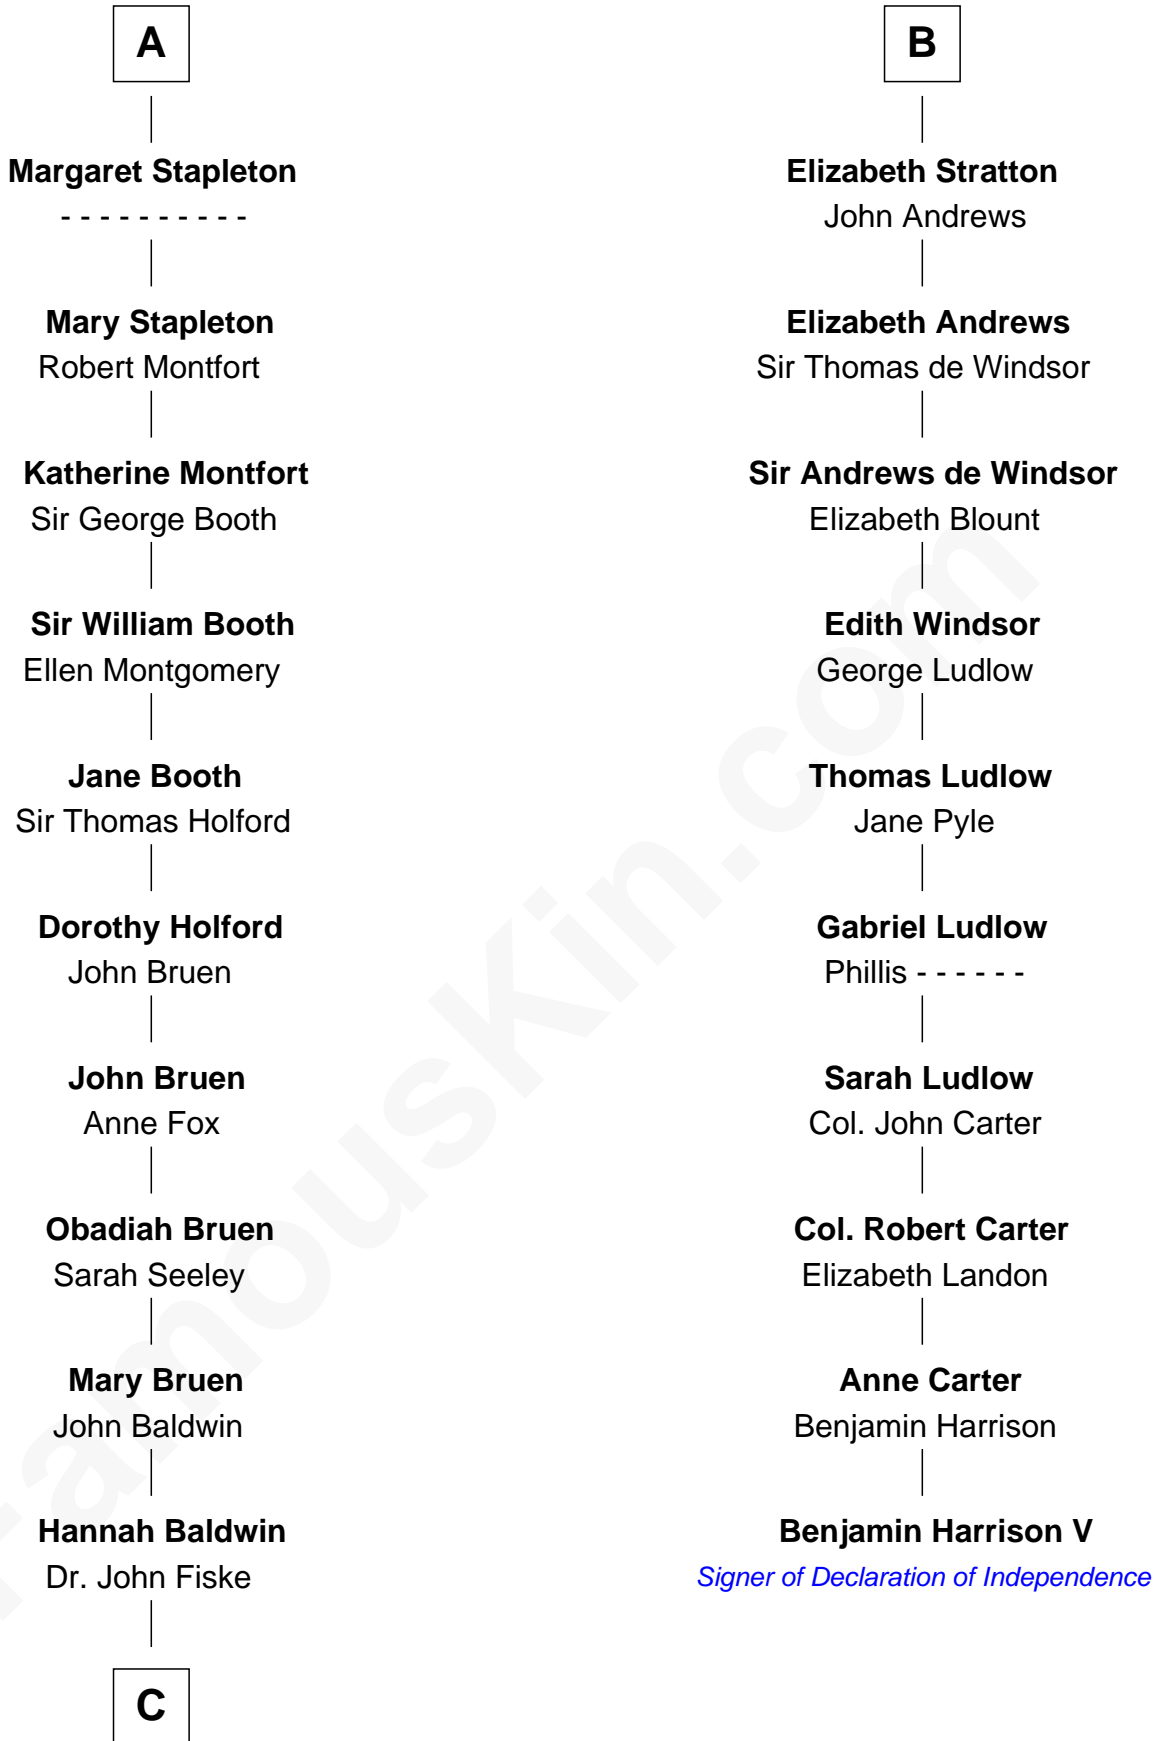

**FamousKin.com**  
**Relationship Chart of**  
**Stephen A. Douglas**

*Participated in Lincoln-Douglas Debates*

16th cousin 5 times removed of

**Benjamin Harrison V**

*Signer of the Declaration of Independence*

**John, King of England**

*with wife*

*with wife*

*Isabelle of Angoulême*

FamousKin.com