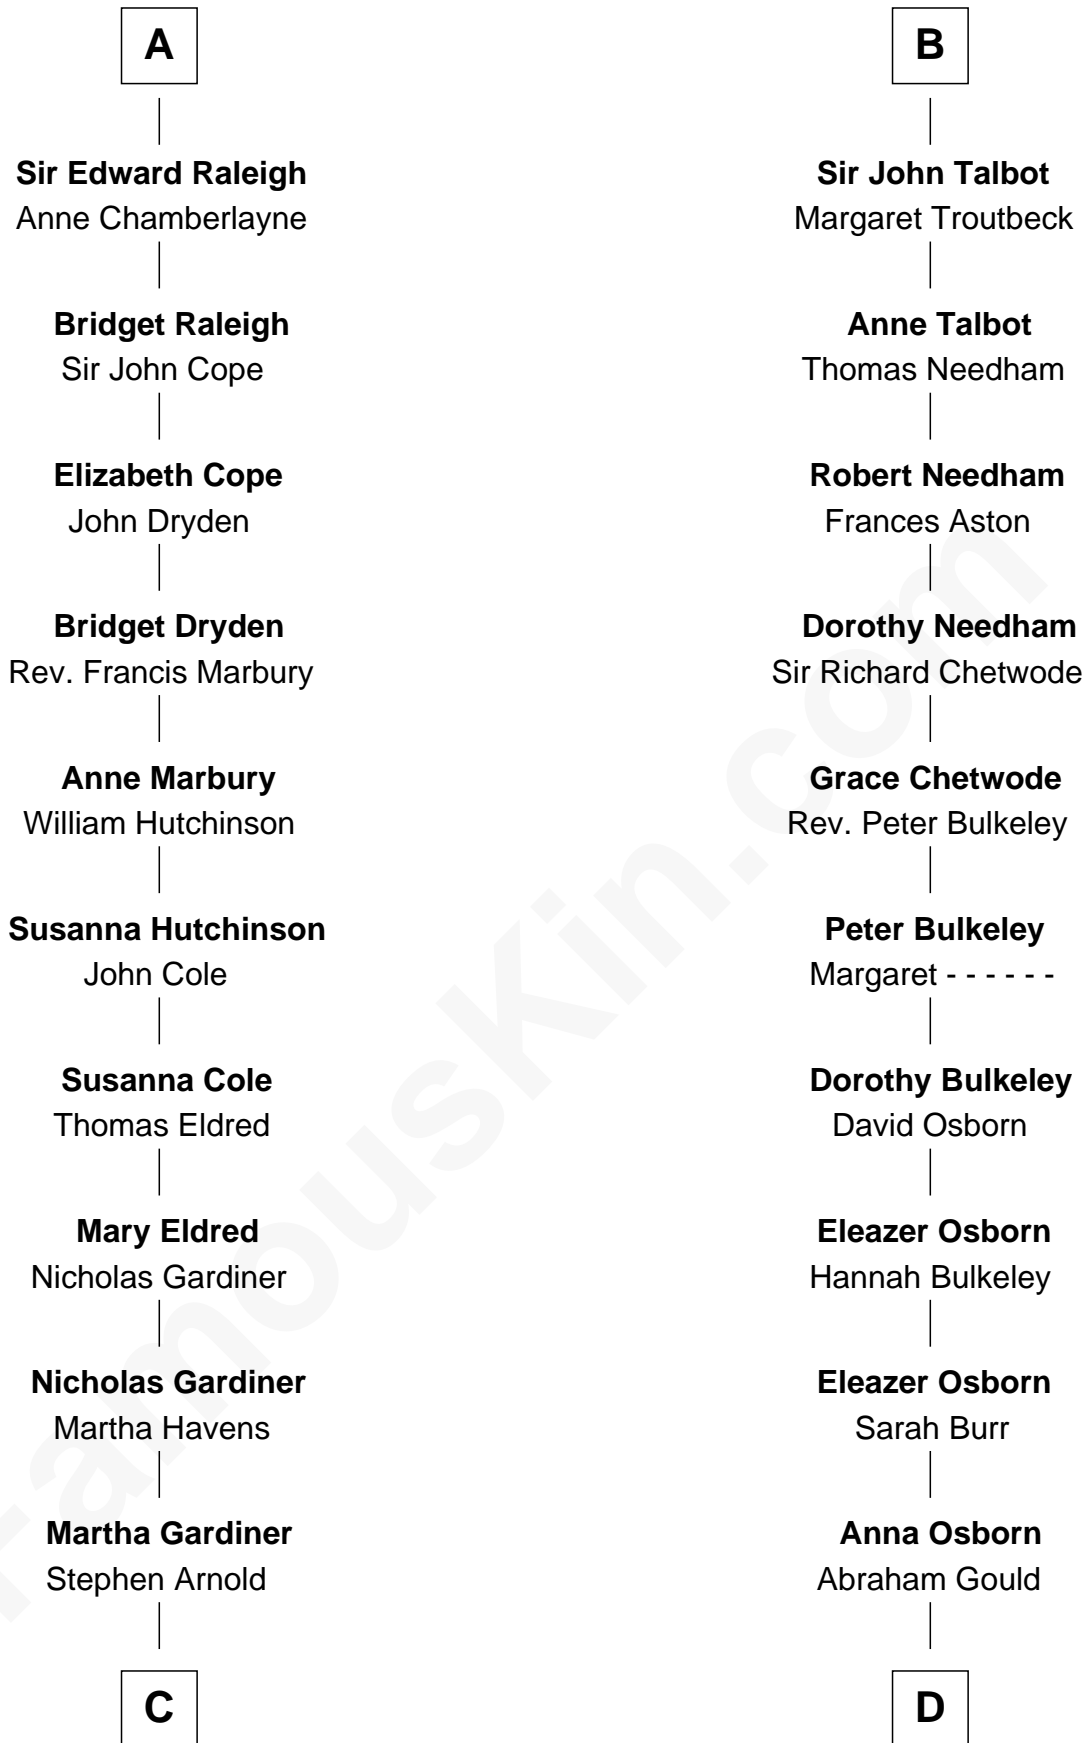

FamousKin.com

Relationship Chart of

Stephen A. Douglas

Participated in Lincoln-Douglas Debates

18th cousin 1 time removed of

Jay Gould

American Railroad "Robber Baron"

FamousKin.com