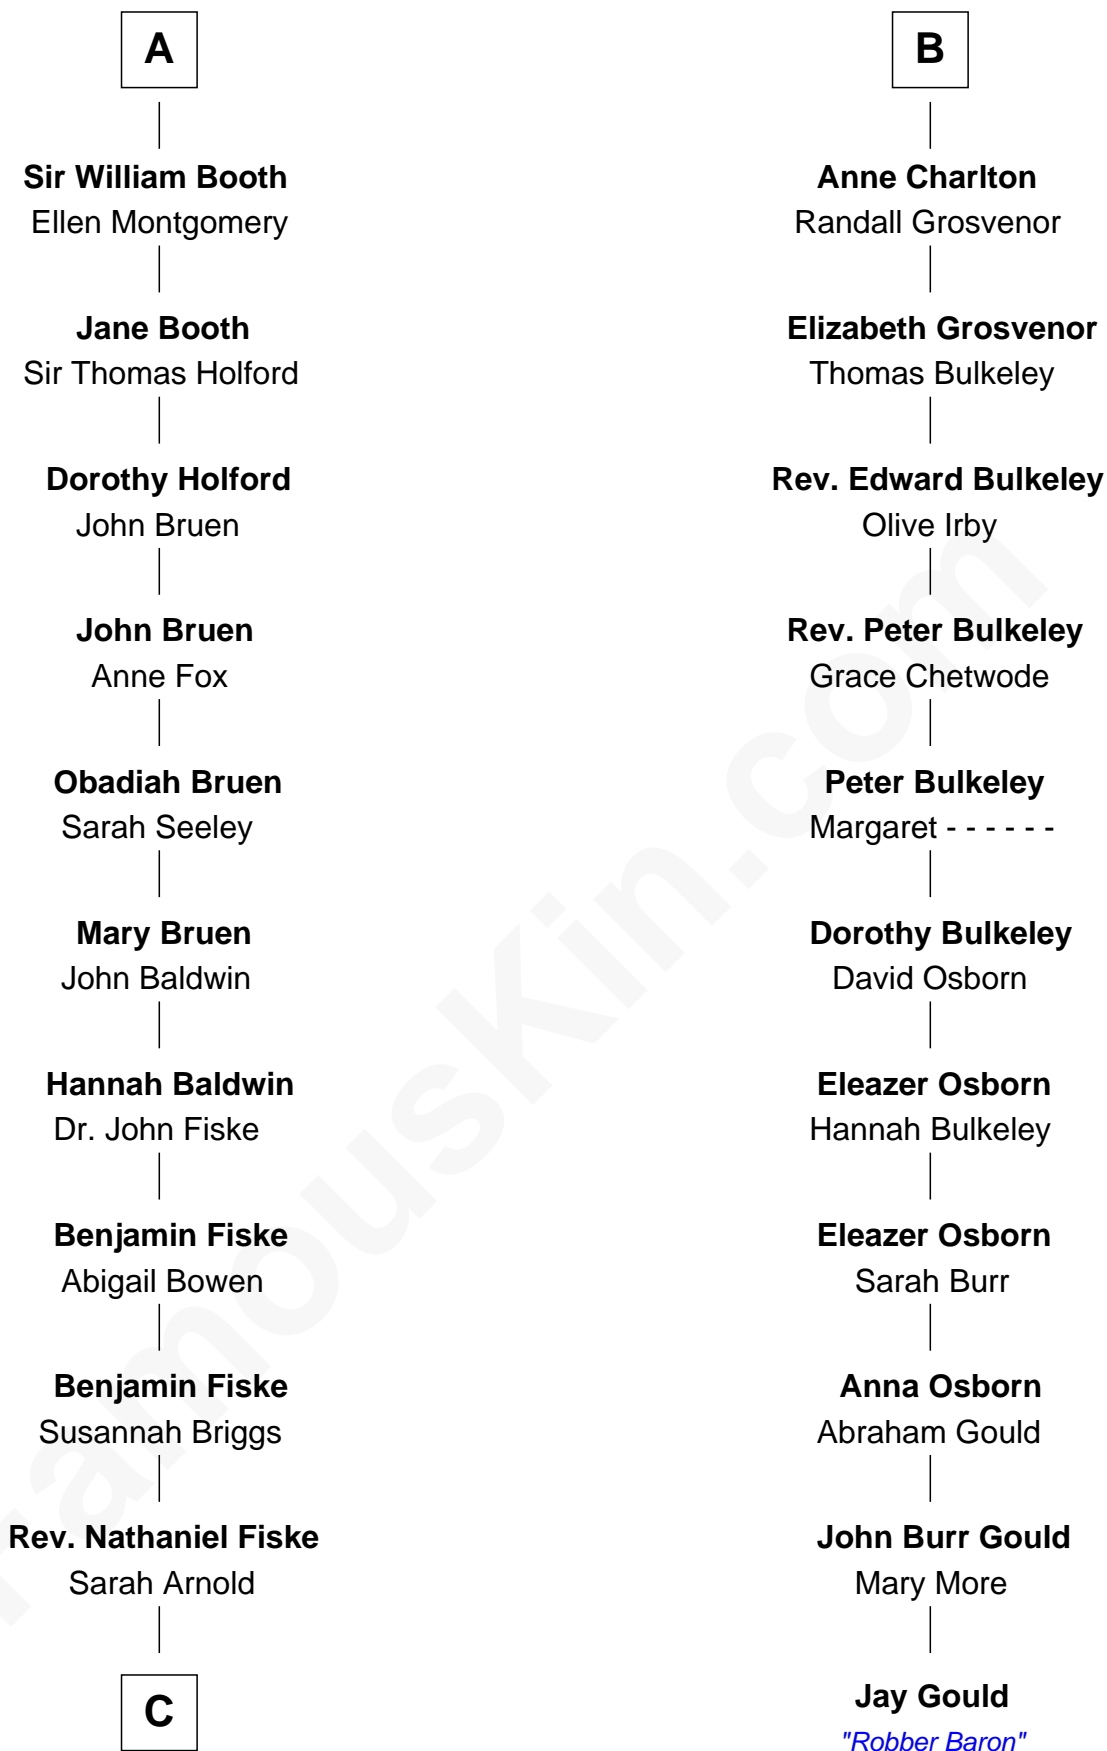

FamousKin.com

Relationship Chart of

Stephen A. Douglas

Participated in Lincoln-Douglas Debates

17th cousin 1 time removed of

Jay Gould

American Railroad "Robber Baron"

C

Sarah Fiske
Dr. Stephen Arnold Douglass

Stephen A. Douglas
The Lincoln-Douglas Debates

FamousKin.com