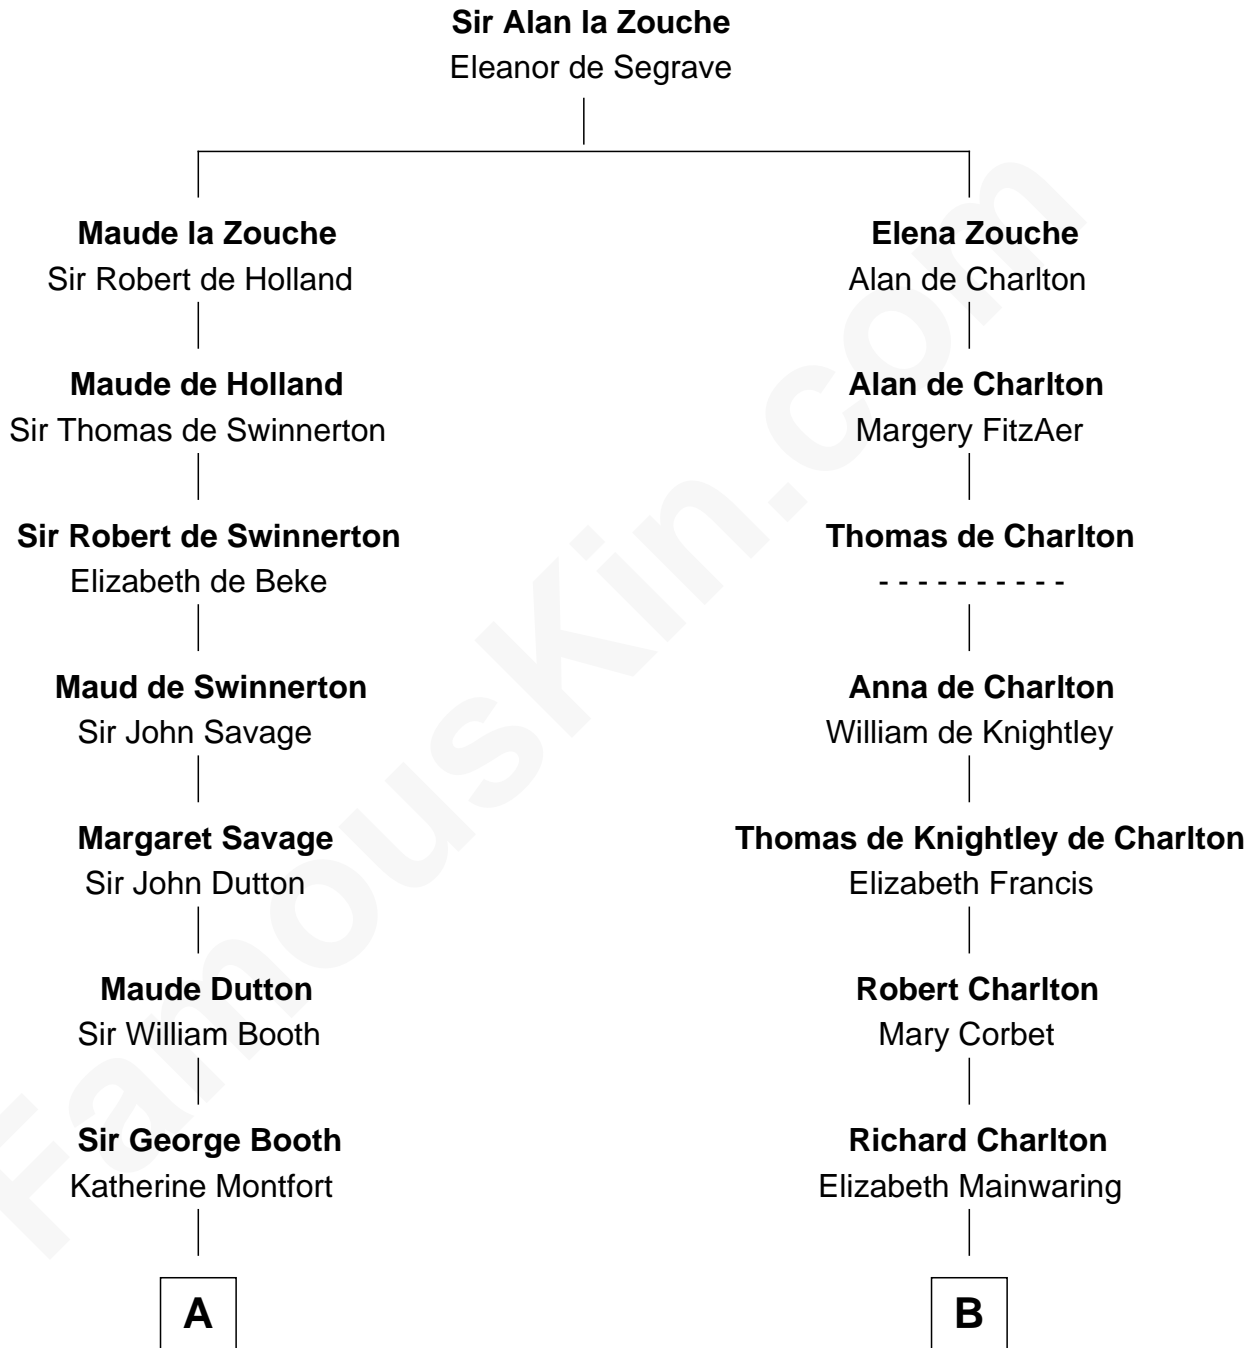

FamousKin.com

Relationship Chart of

Stephen A. Douglas

Participated in Lincoln-Douglas Debates

17th cousin 1 time removed of

Jay Gould

American Railroad "Robber Baron"

C