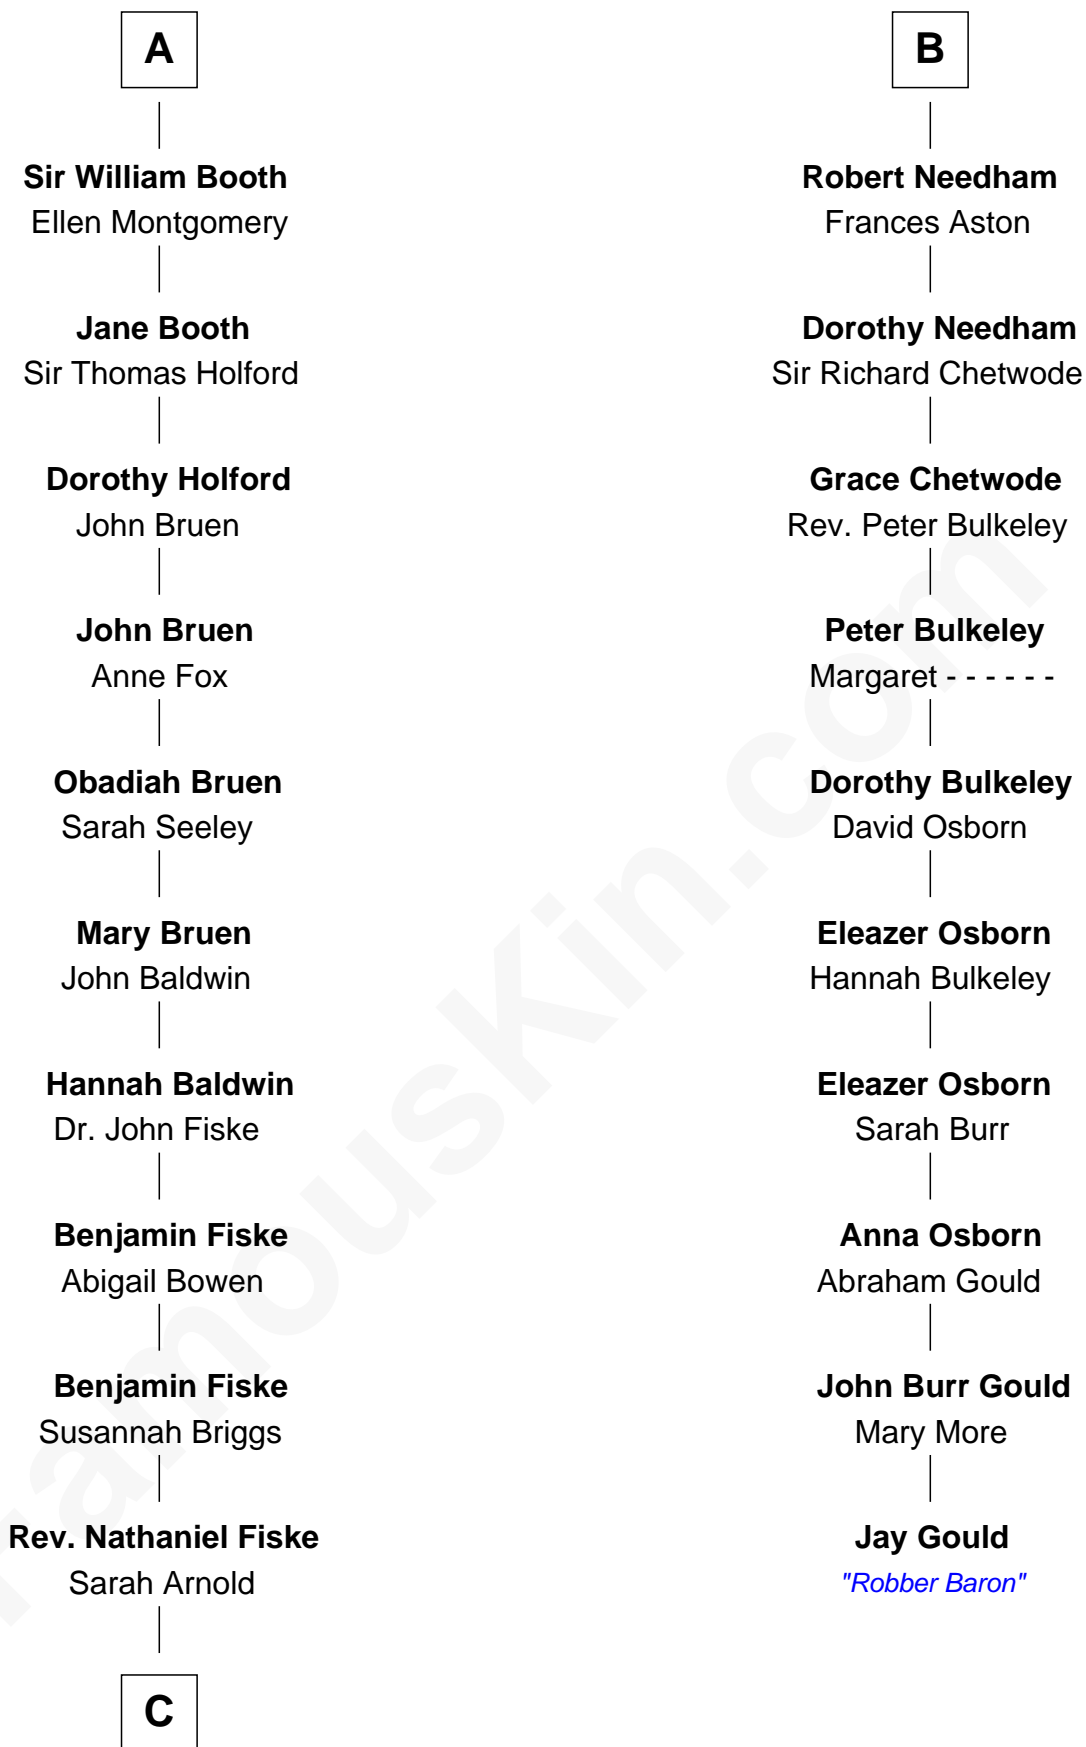

FamousKin.com

Relationship Chart of

Stephen A. Douglas

Participated in Lincoln-Douglas Debates

16th cousin 2 times removed of

Jay Gould

American Railroad "Robber Baron"

C