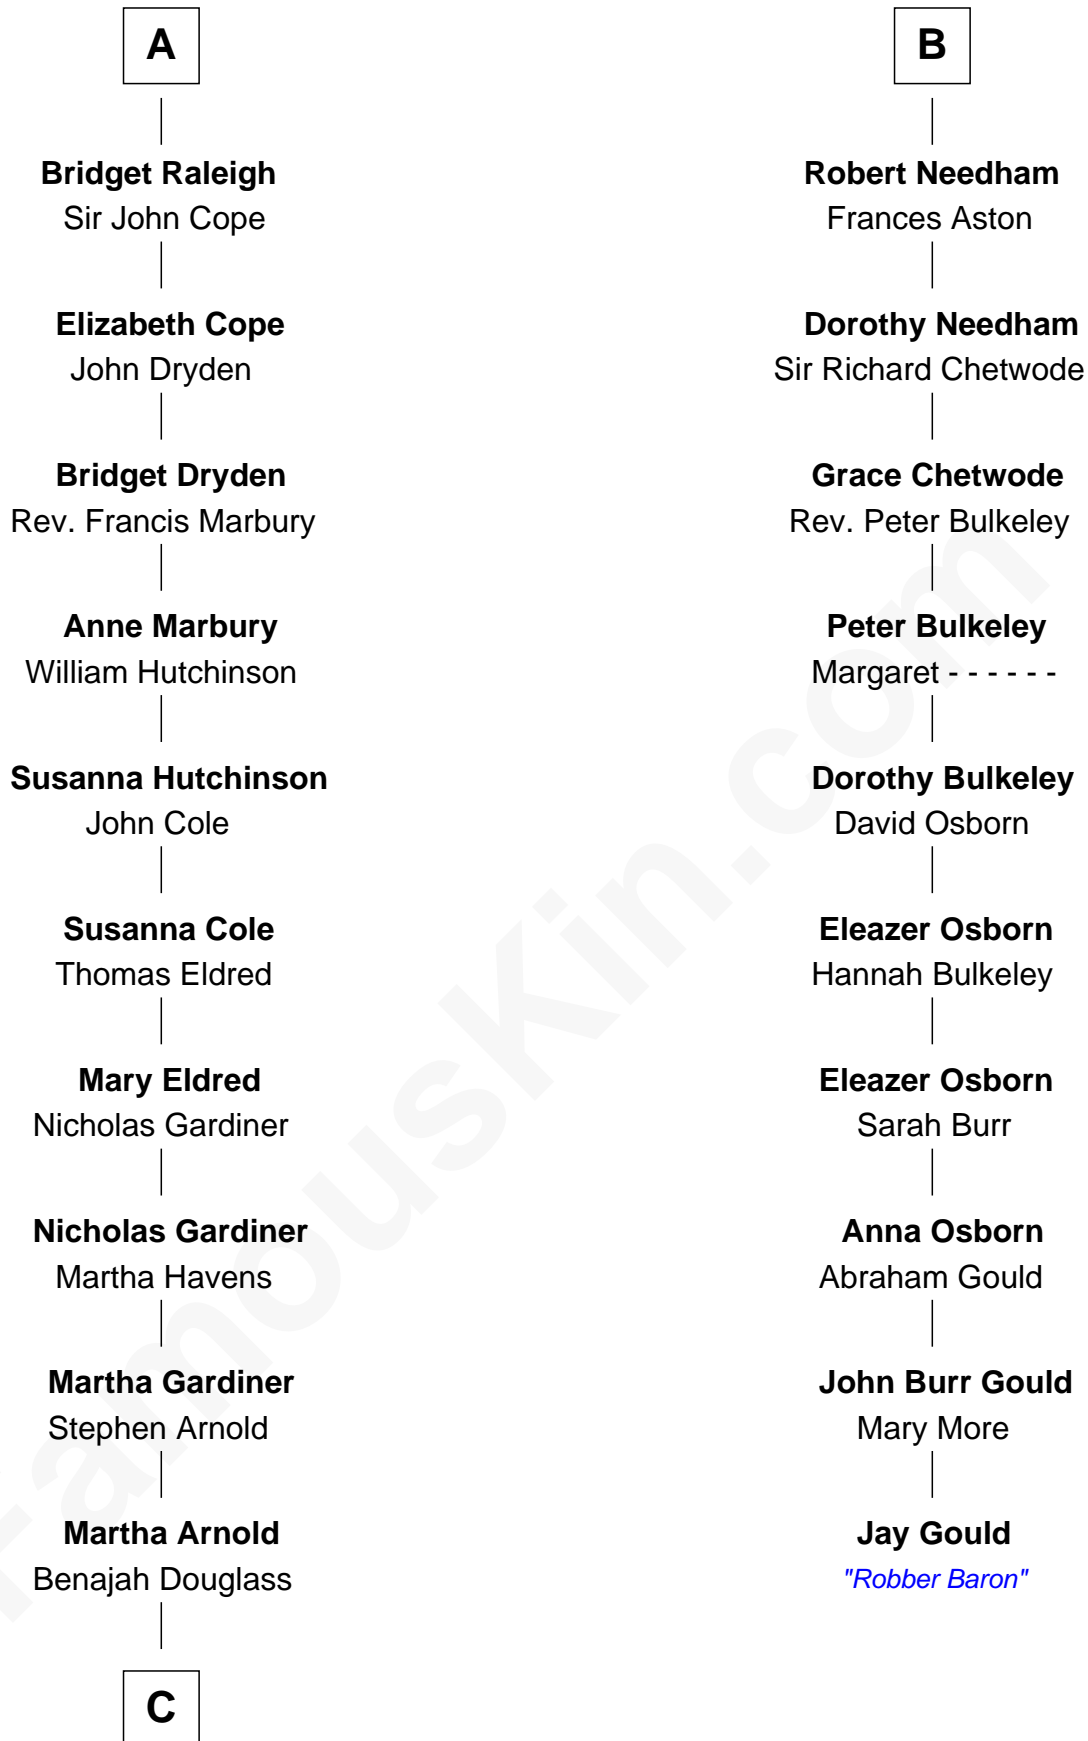

## Relationship Chart of

### Stephen A. Douglas

*Participated in Lincoln-Douglas Debates*

**16th cousin 2 times removed of**

### Jay Gould

*American Railroad "Robber Baron"*

**C**

Dr. Stephen Arnold Douglass

Sarah Fiske

Stephen A. Douglas

*The Lincoln-Douglas Debates*

FamousKin.com