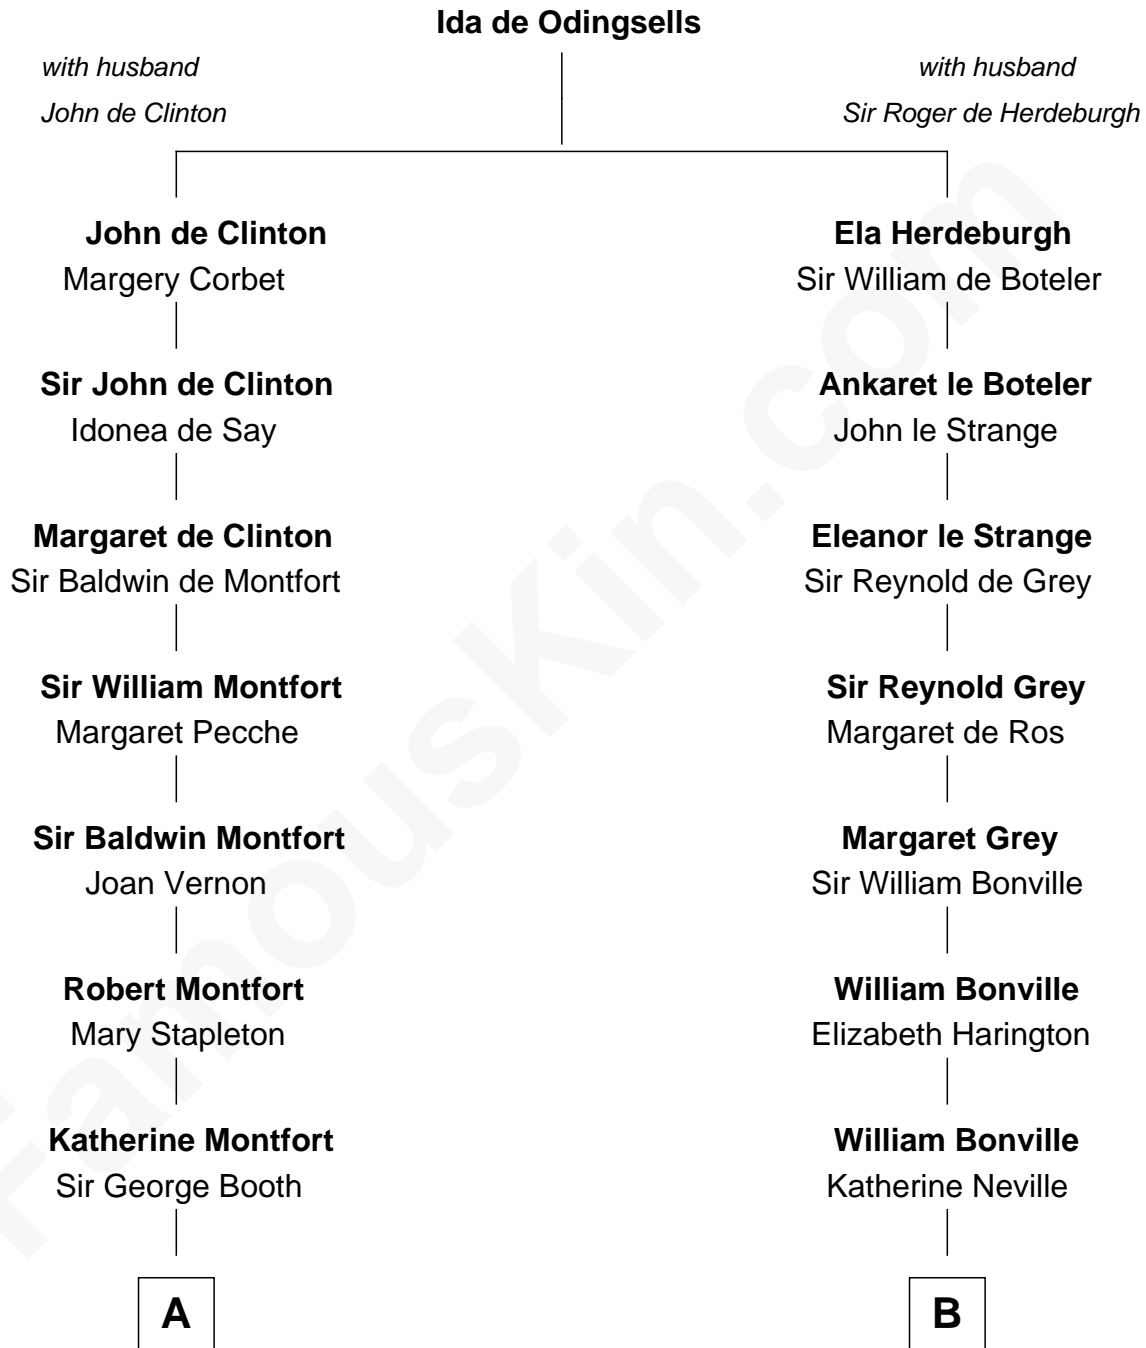

FamousKin.com

Relationship Chart of

Stephen A. Douglas

Participated in Lincoln-Douglas Debates

18th cousin 1 time removed of

William Marsh Rice
Founder of Rice University

FamousKin.com