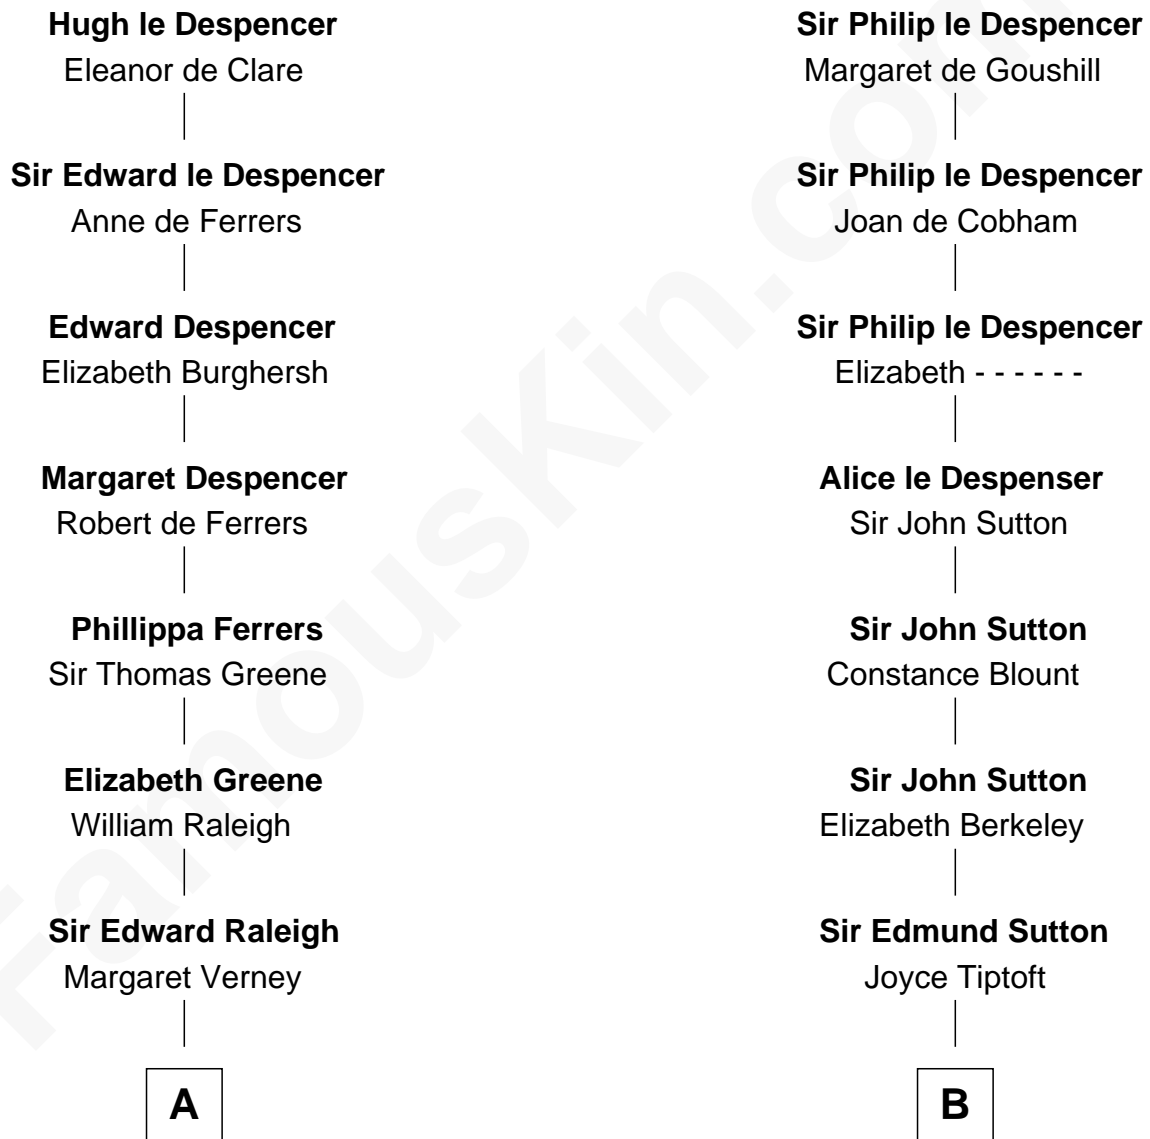

FamousKin.com

Relationship Chart of

Stephen A. Douglas

Participated in Lincoln-Douglas Debates

19th cousin of

William Marsh Rice
Founder of Rice University

Sir Hugh le Despencer
Isabella de Beauchamp

FamousKin.com