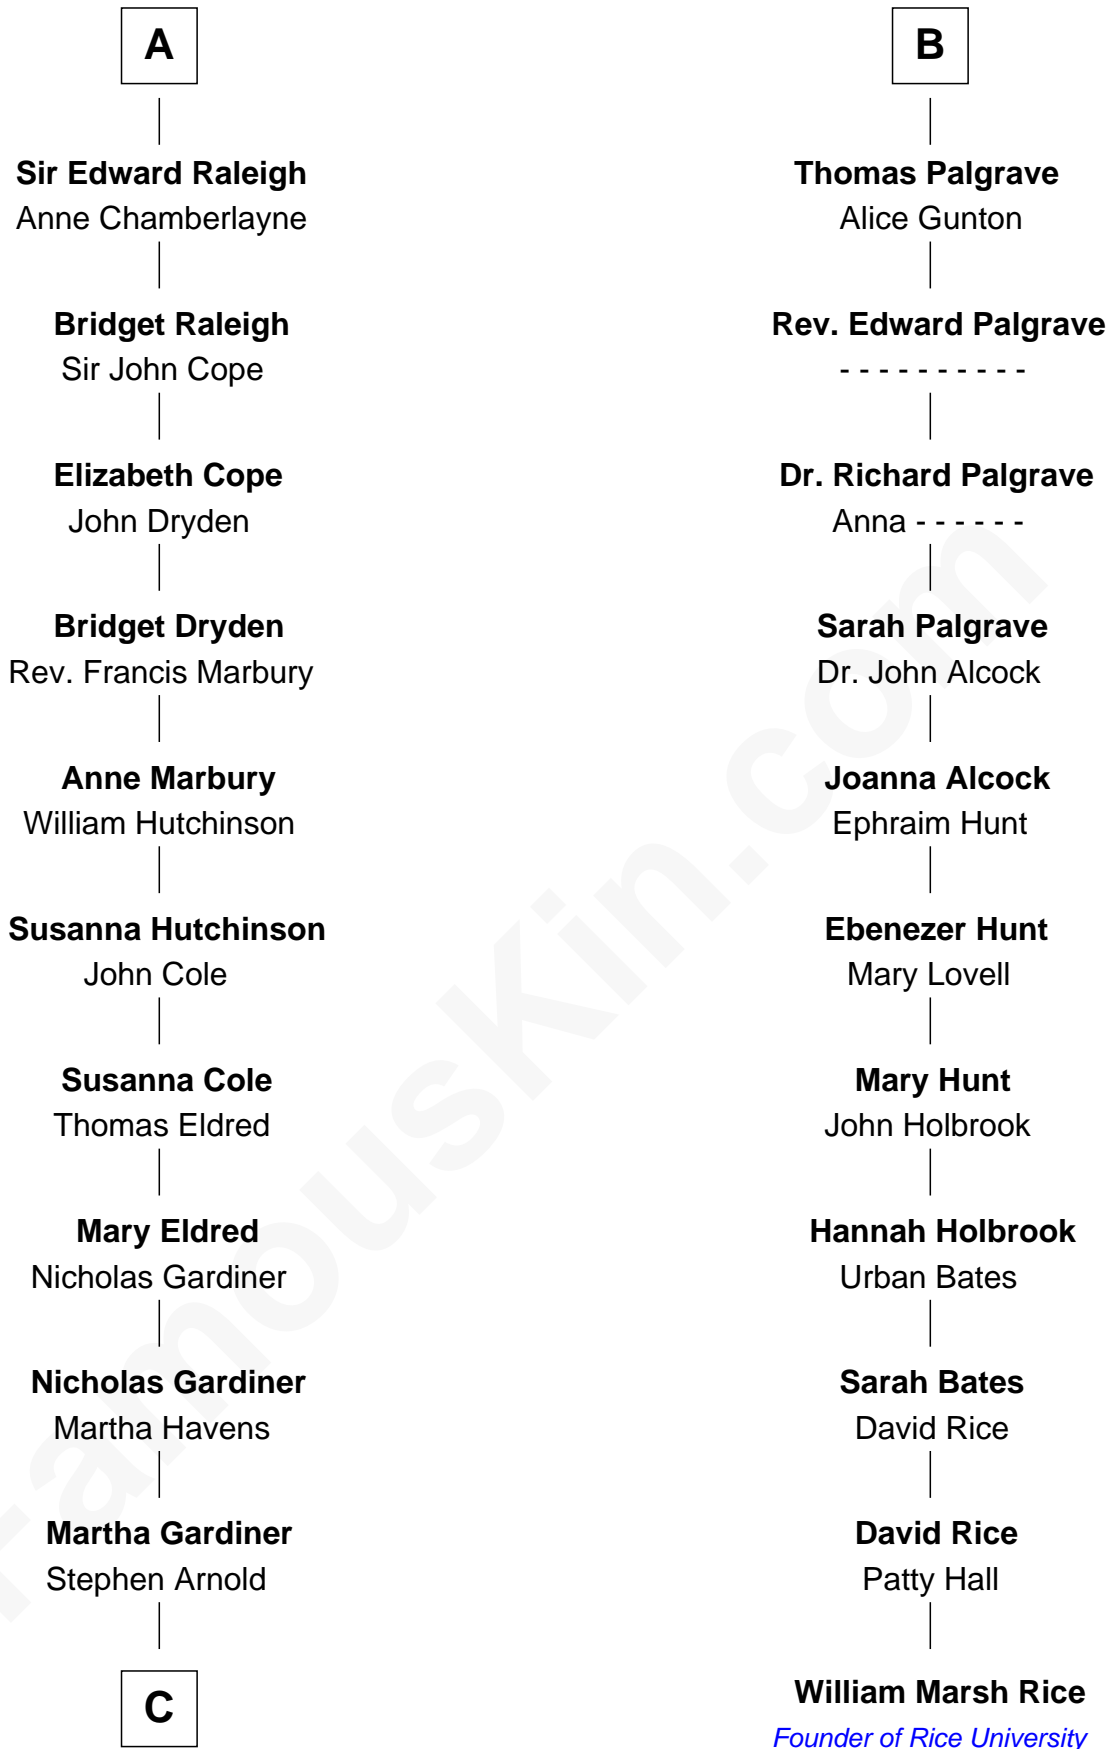

FamousKin.com

Relationship Chart of

Stephen A. Douglas

Participated in Lincoln-Douglas Debates

17th cousin 2 times removed of

William Marsh Rice
Founder of Rice University

Humphrey de Bohun
Elizabeth Plantagenet

Eleanor de Bohun
Sir James le Boteler

Pernel le Boteler
Sir Gilbert Talbot

Sir Richard Talbot
Ankaret le Strange

Mary Talbot
Sir Thomas Greene

Sir Thomas Greene
Phillippa Ferrers

Elizabeth Greene
William Raleigh

Sir Edward Raleigh
Margaret Verney

A

Sir William de Bohun
Elizabeth de Badlesmere

Elizabeth de Bohun
Sir Richard Fitzalan

Elizabeth Fitzalan
Sir Robert Goushill

Elizabeth Goushill
Sir Robert Wingfield

Elizabeth Wingfield
Sir William Brandon

Eleanor Brandon
John Glemham

Anne Glemham
Henry Palgrave

B

C

Martha Arnold
Benajah Douglass

Dr. Stephen Arnold Douglass
Sarah Fiske

Stephen A. Douglas
The Lincoln-Douglas Debates

FamousKin.com