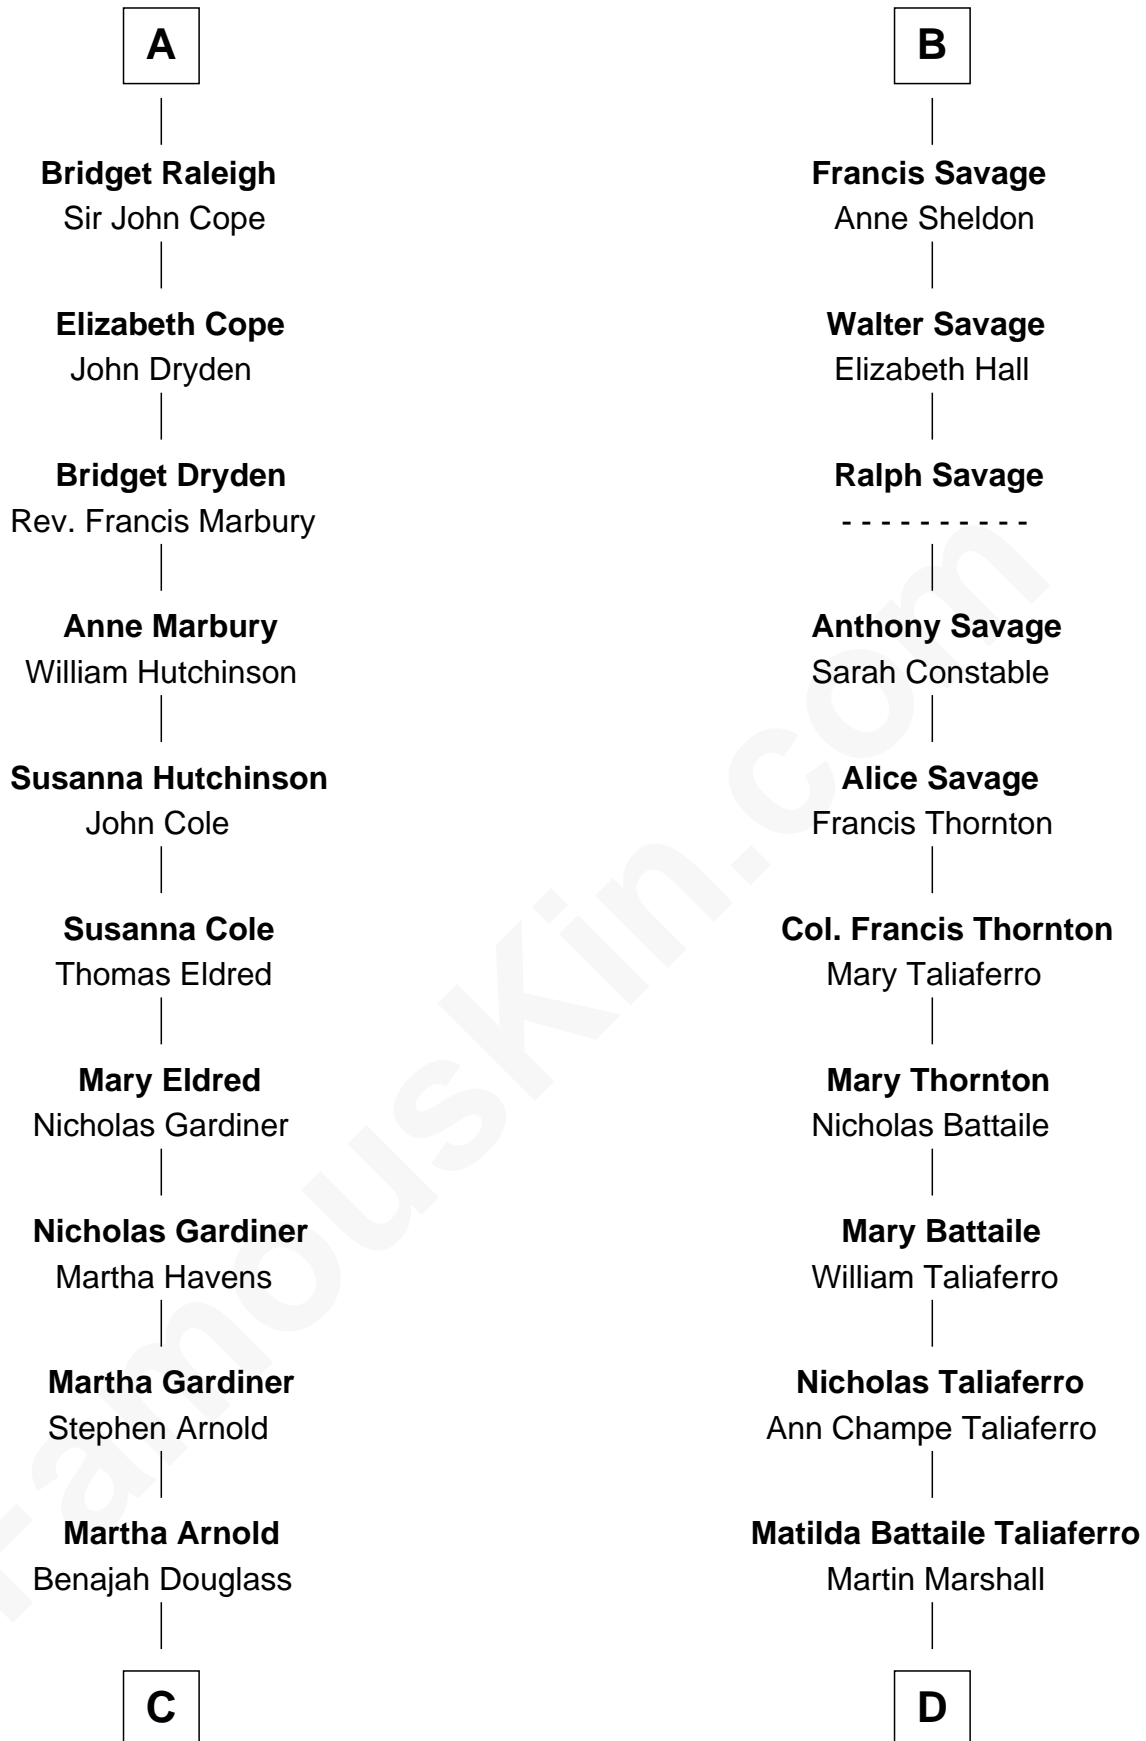

FamousKin.com

Relationship Chart of

Stephen A. Douglas

Participated in Lincoln-Douglas Debates

18th cousin 1 time removed of

General George C. Marshall

Author of "The Marshall Plan"

Edmund Fitzalan

Alice de Warenne

C

Dr. Stephen Arnold Douglass

Sarah Fiske

Stephen A. Douglas

The Lincoln-Douglas Debates

D

William Champe Marshall

Susan Myers

George Catlett Marshall

Laura Emily Bradford

General George C. Marshall

U.S. Army - World War II

FamousKin.com