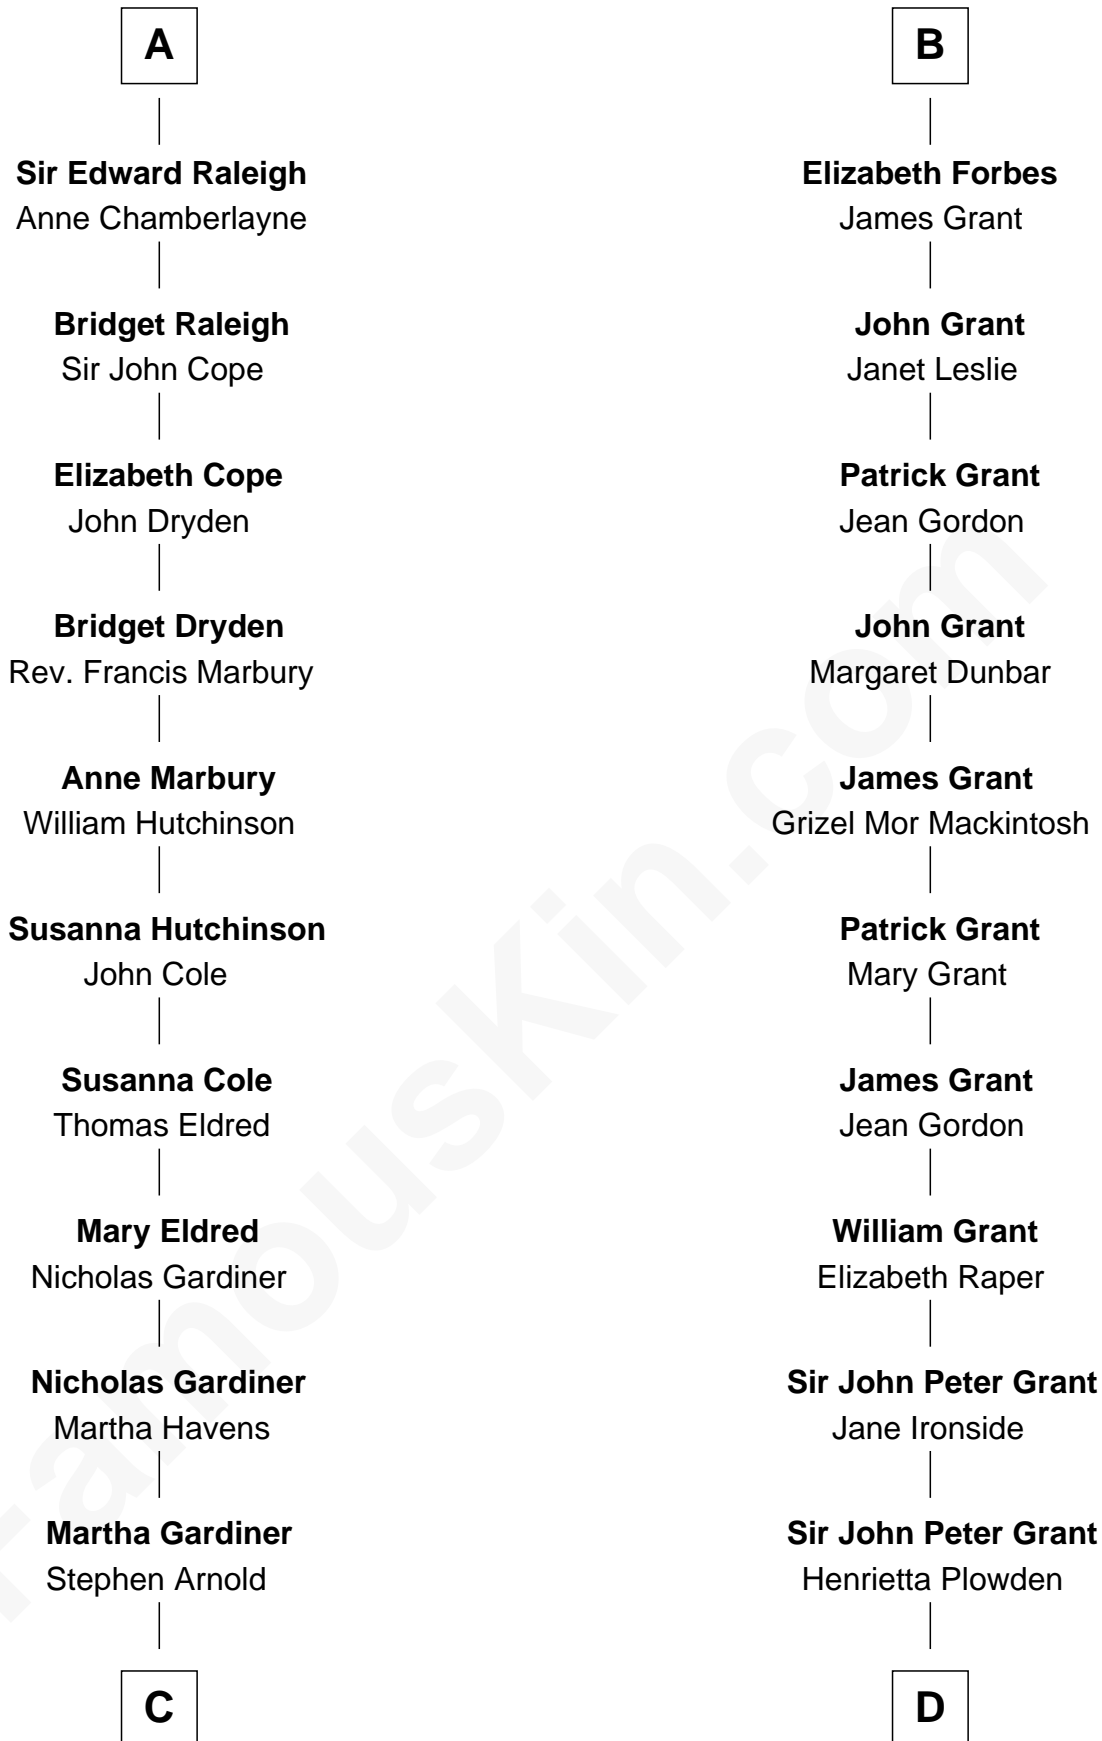

FamousKin.com

Relationship Chart of

Stephen A. Douglas

Participated in Lincoln-Douglas Debates

18th cousin 1 time removed of

Lytton Strachey

Author and Co-Founder of Bloomsbury Group

FamousKin.com