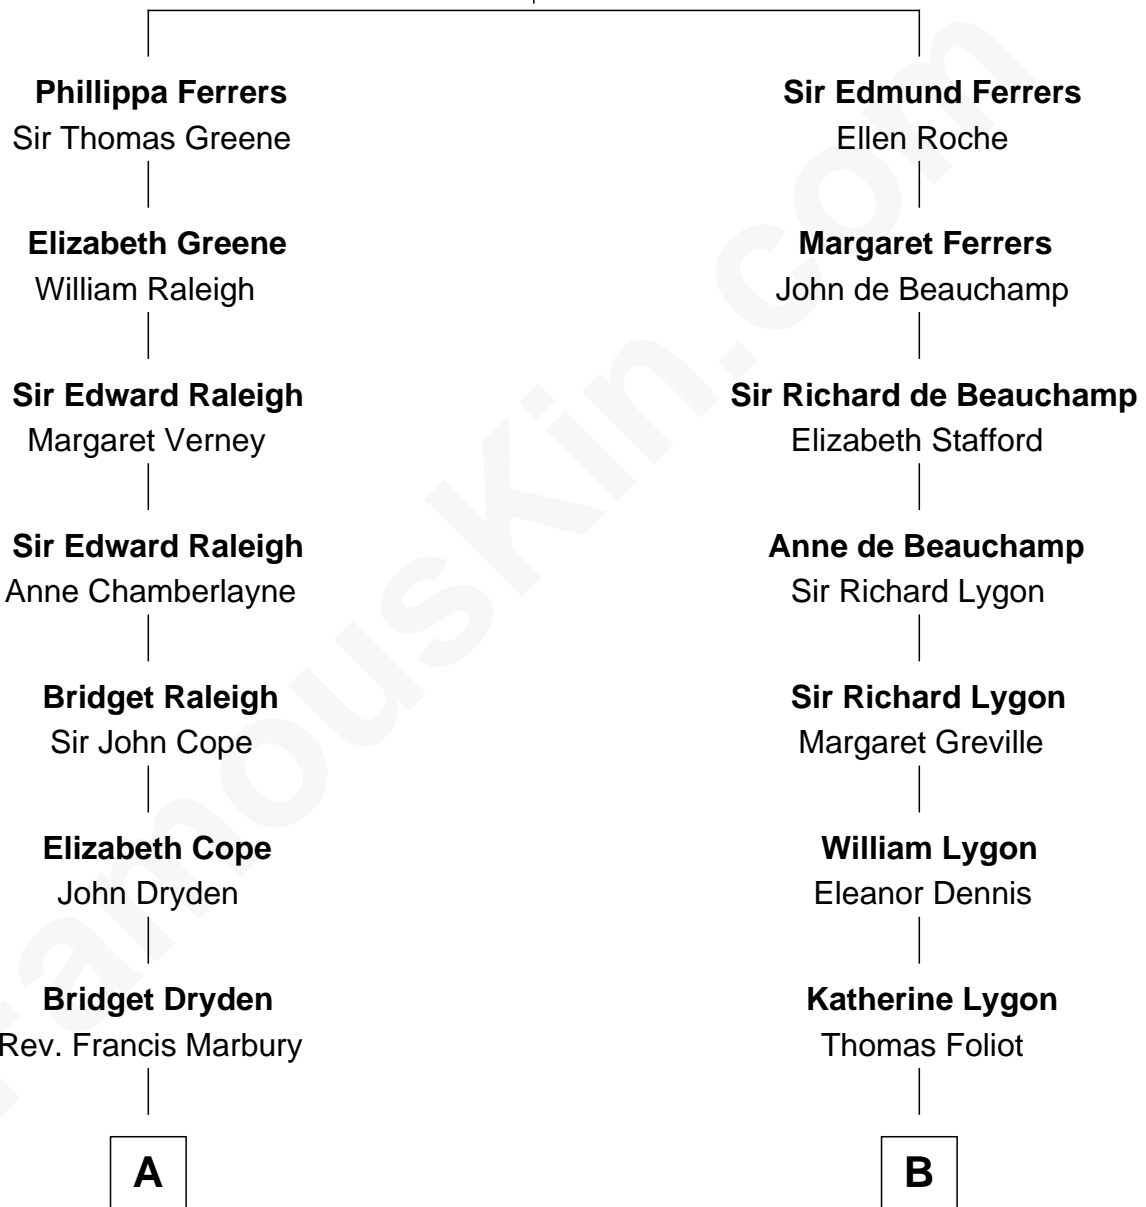

FamousKin.com

Relationship Chart of

Stephen A. Douglas

Participated in Lincoln-Douglas Debates

15th cousin 4 times removed of

Sarah Ferguson

Duchess of York

Robert de Ferrers
Margaret Despencer

C

Andrew Henry Ferguson
Marian Louisa Montagu-Douglas-Scott

Ronald Ivor Ferguson
Susan Mary Wright

Sarah Ferguson
Duchess of York

FamousKin.com