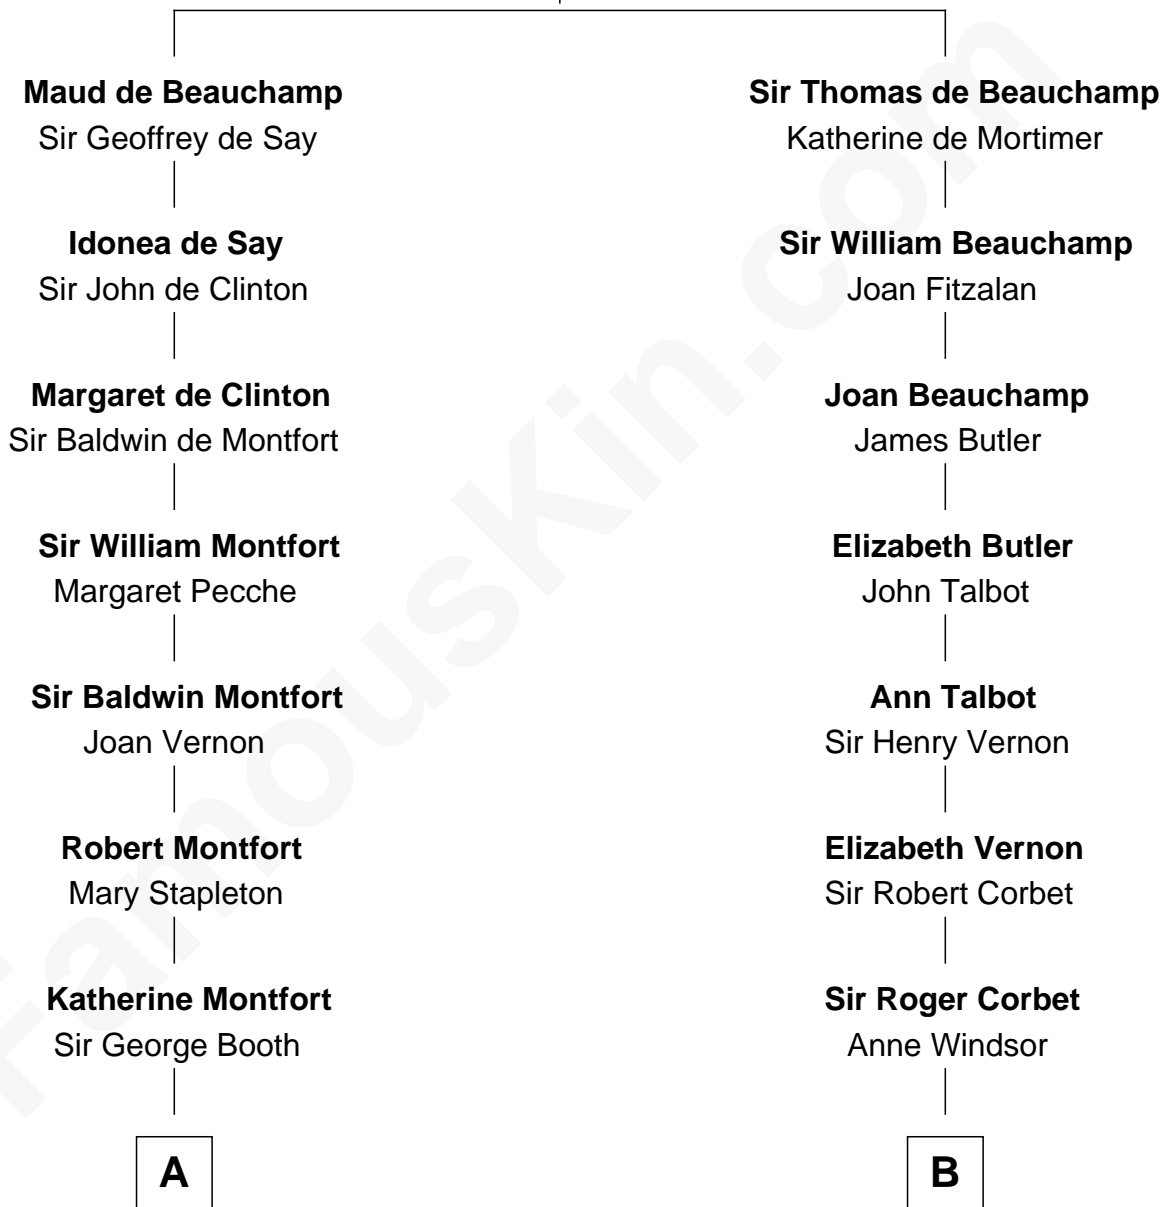

Guy de Beauchamp

Alice de Toeni