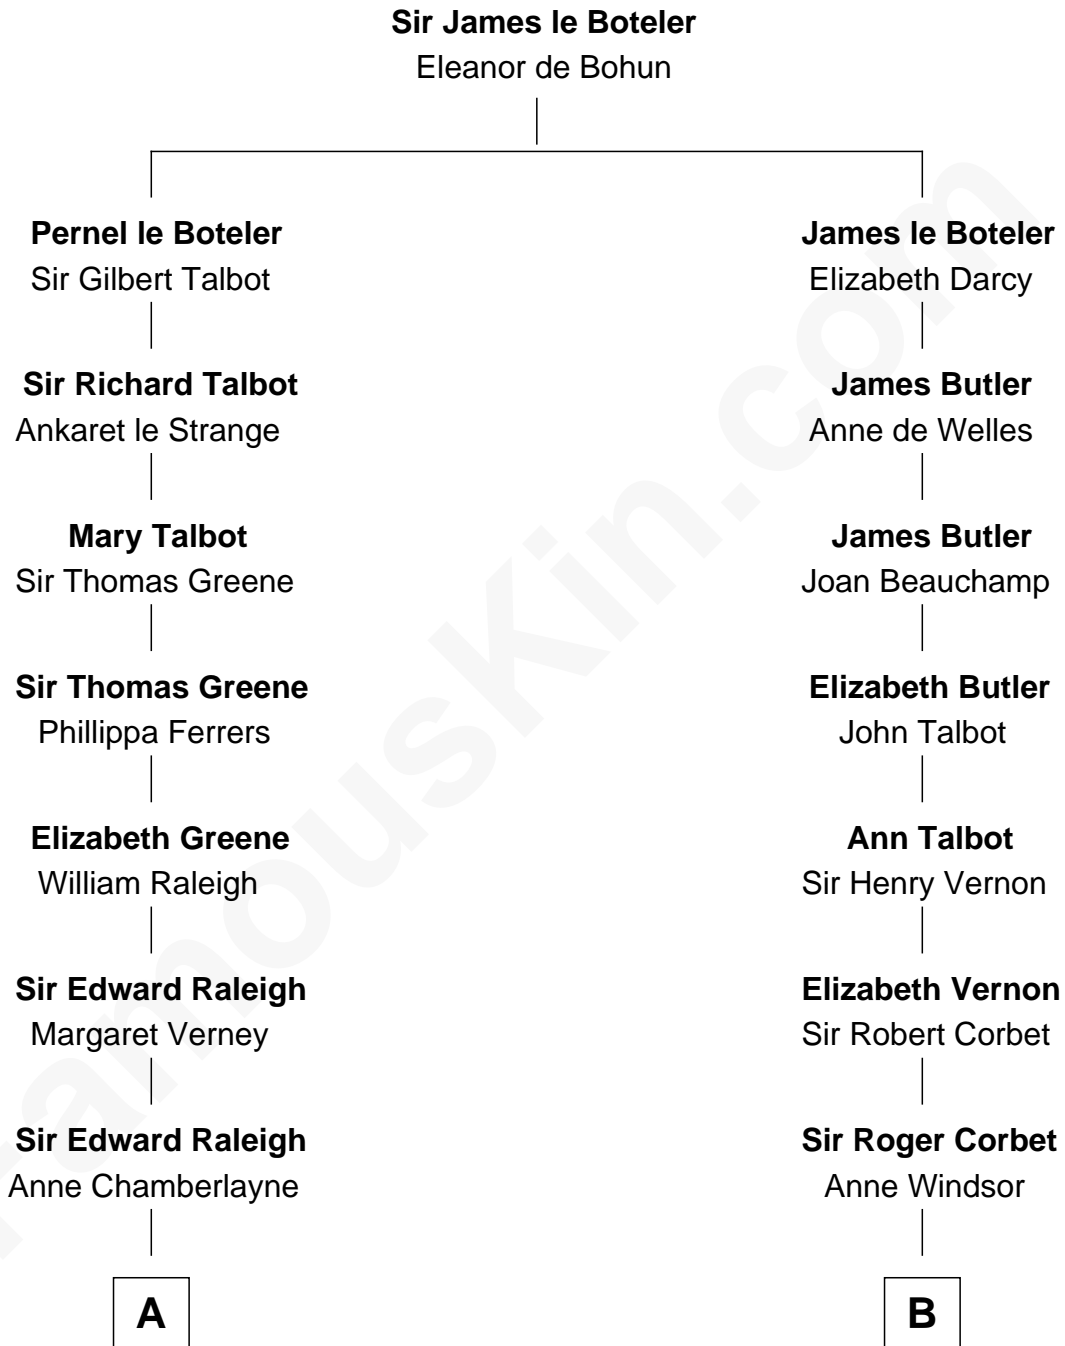

FamousKin.com

Relationship Chart of

Stephen A. Douglas

Participated in Lincoln-Douglas Debates

17th cousin 1 time removed of

Joan Fontaine

Movie Actress

C