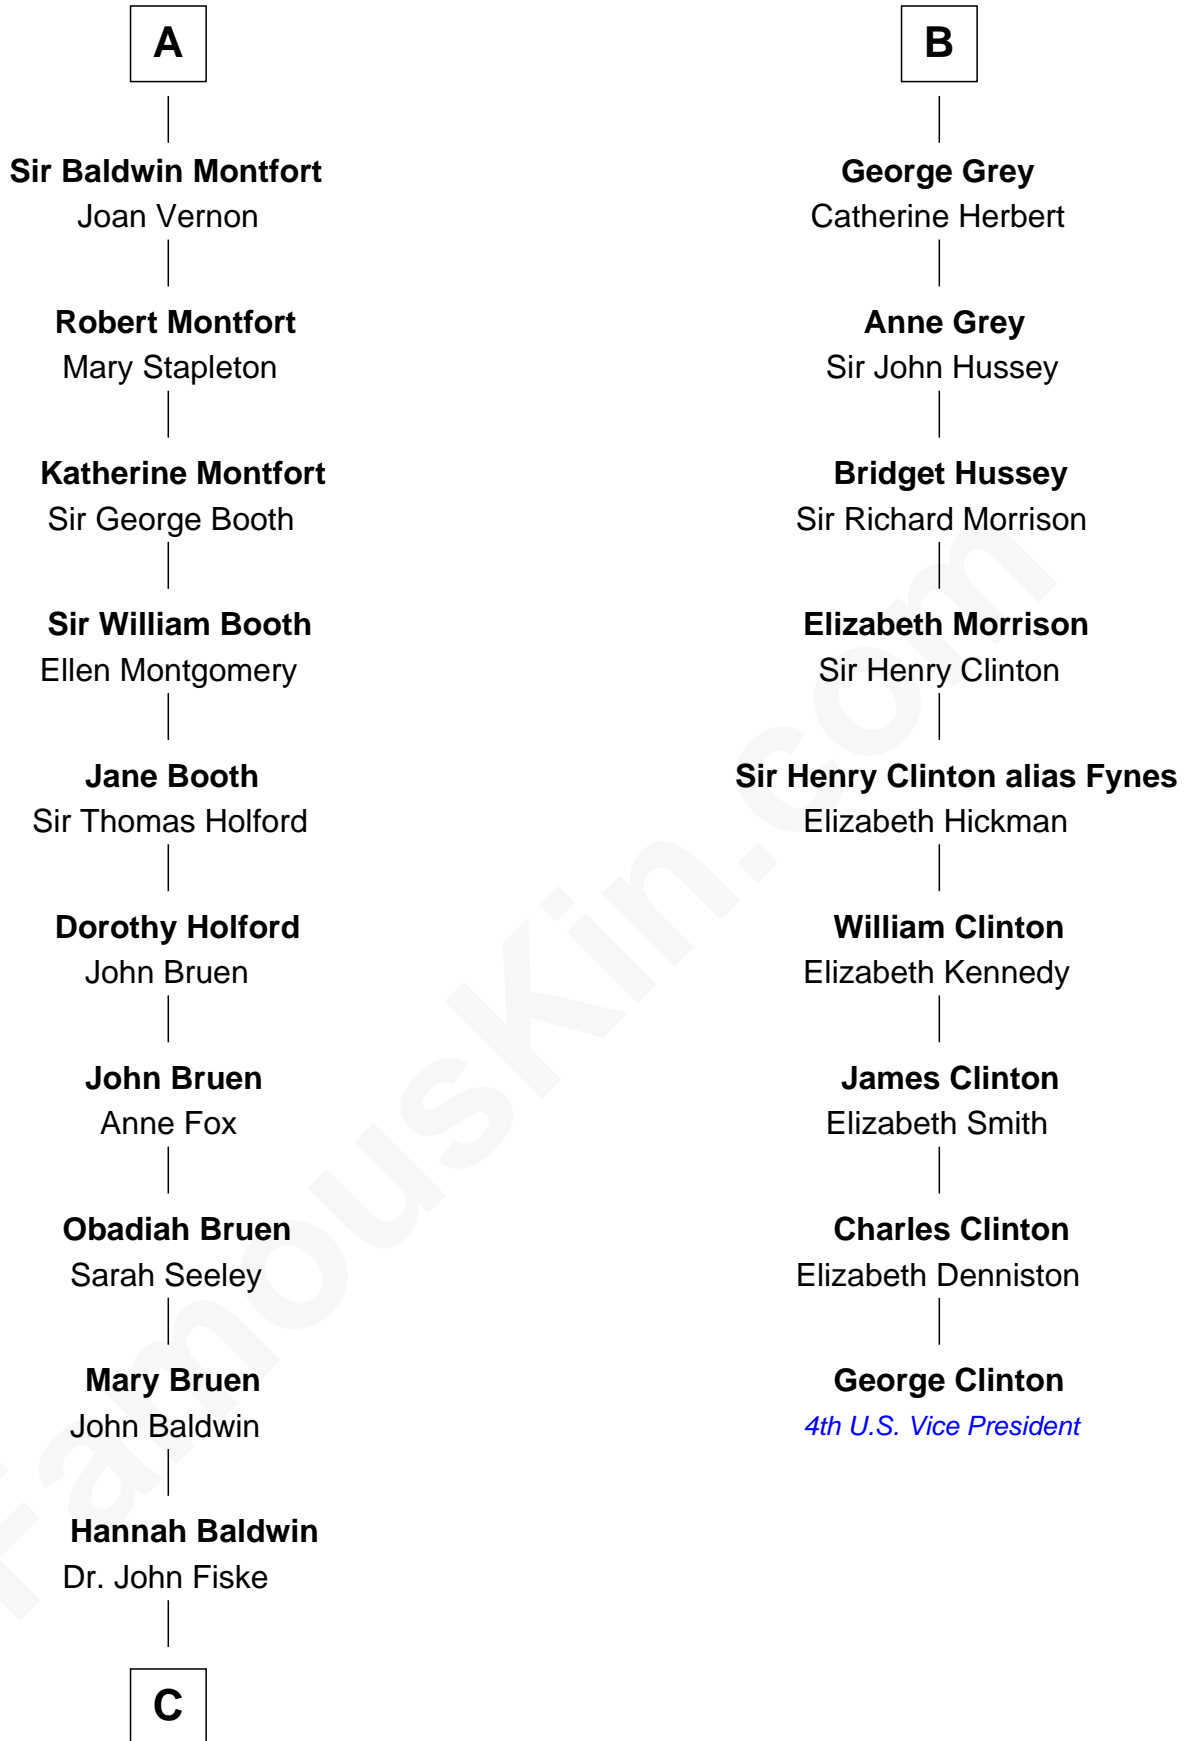

## Relationship Chart of

### Stephen A. Douglas

*Participated in Lincoln-Douglas Debates*

15th cousin 6 times removed of

**George Clinton**

*4th U.S. Vice President*

**Sir Humphrey de Bohun**

Maud of Eu

FamousKin.com