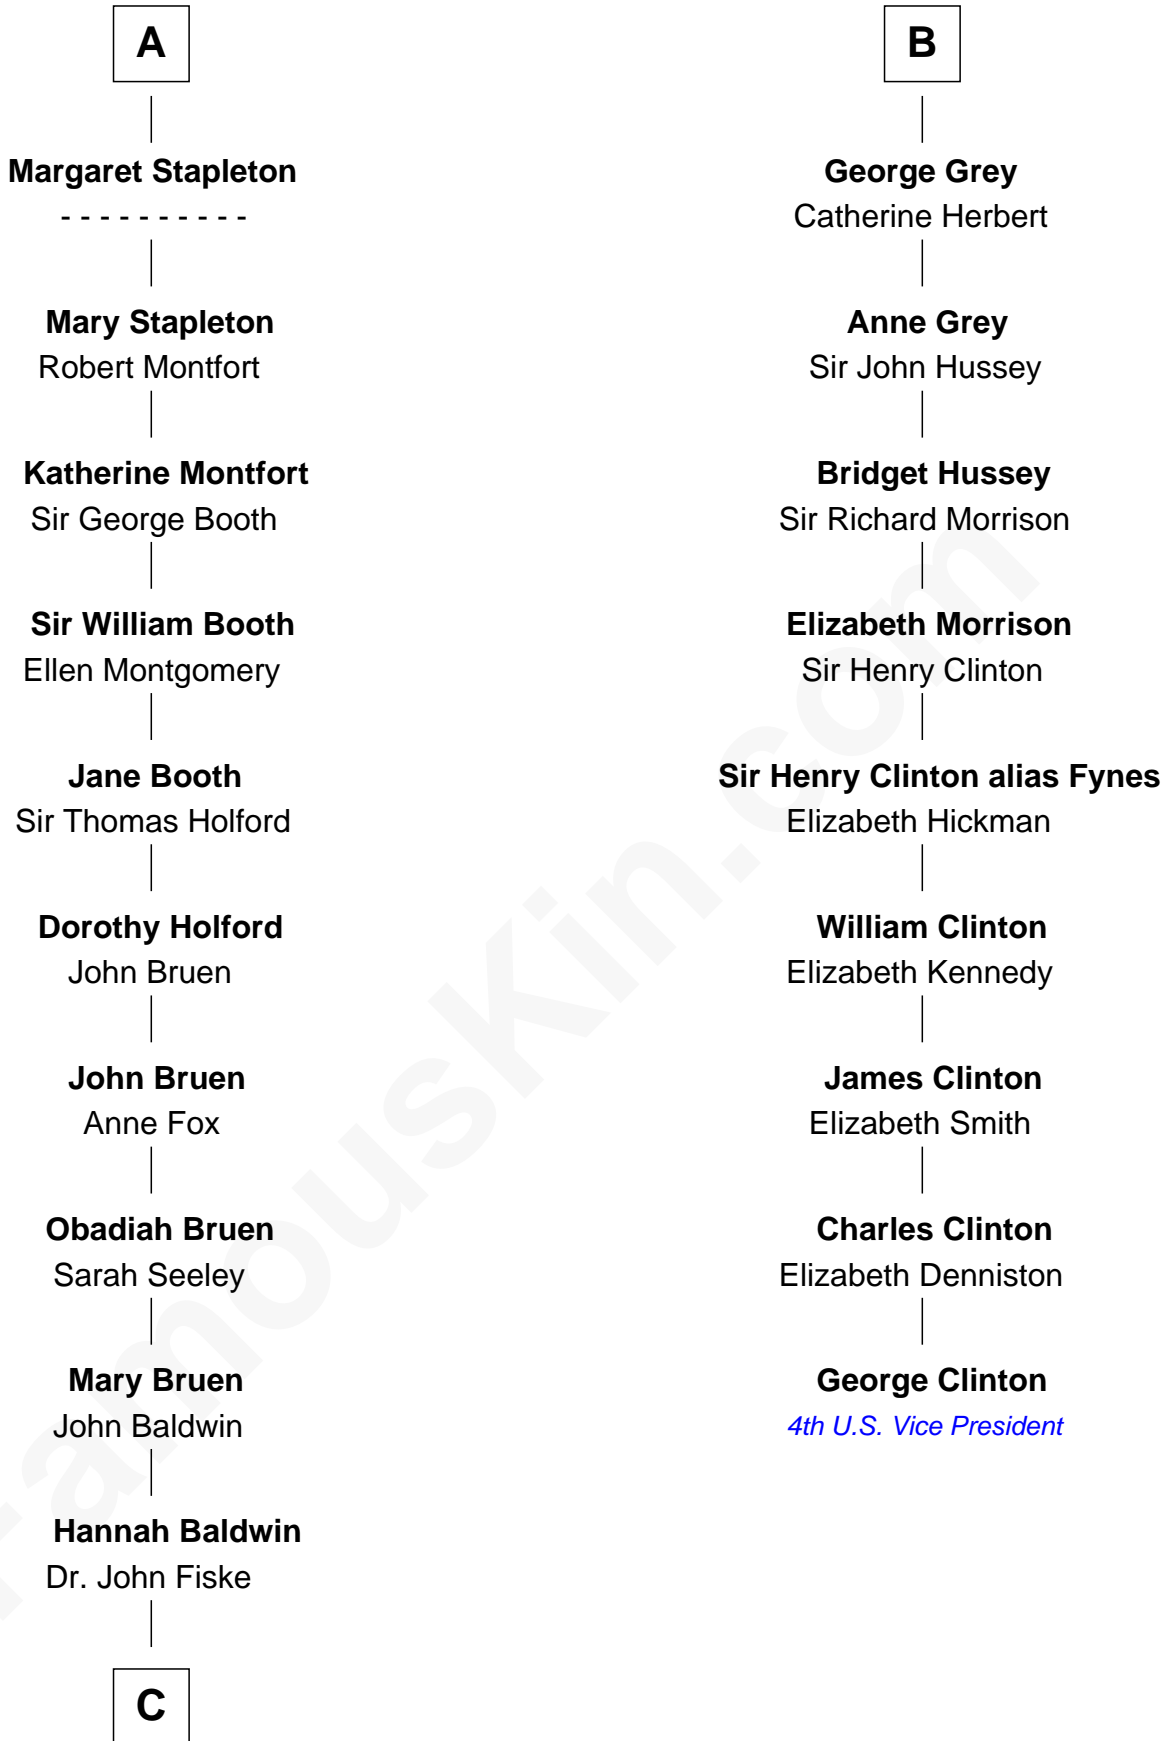

FamousKin.com

Relationship Chart of

Stephen A. Douglas

Participated in Lincoln-Douglas Debates

15th cousin 6 times removed of

George Clinton

4th U.S. Vice President

John, King of England

Margaret Longland
John Deviock

Margaret Deviock
John Stapleton

Henry III, King of England
Eleanor of Provence

Edward I, King of England
Margaret of France

Edmund of Woodstock
Margaret Wake

Joan Plantagenet
Thomas Holand

John de Holand
Elizabeth of Lancaster

Constance de Holand
Sir John Grey

Sir Edmund Grey
Katherine Percy

A

B

FamousKin.com