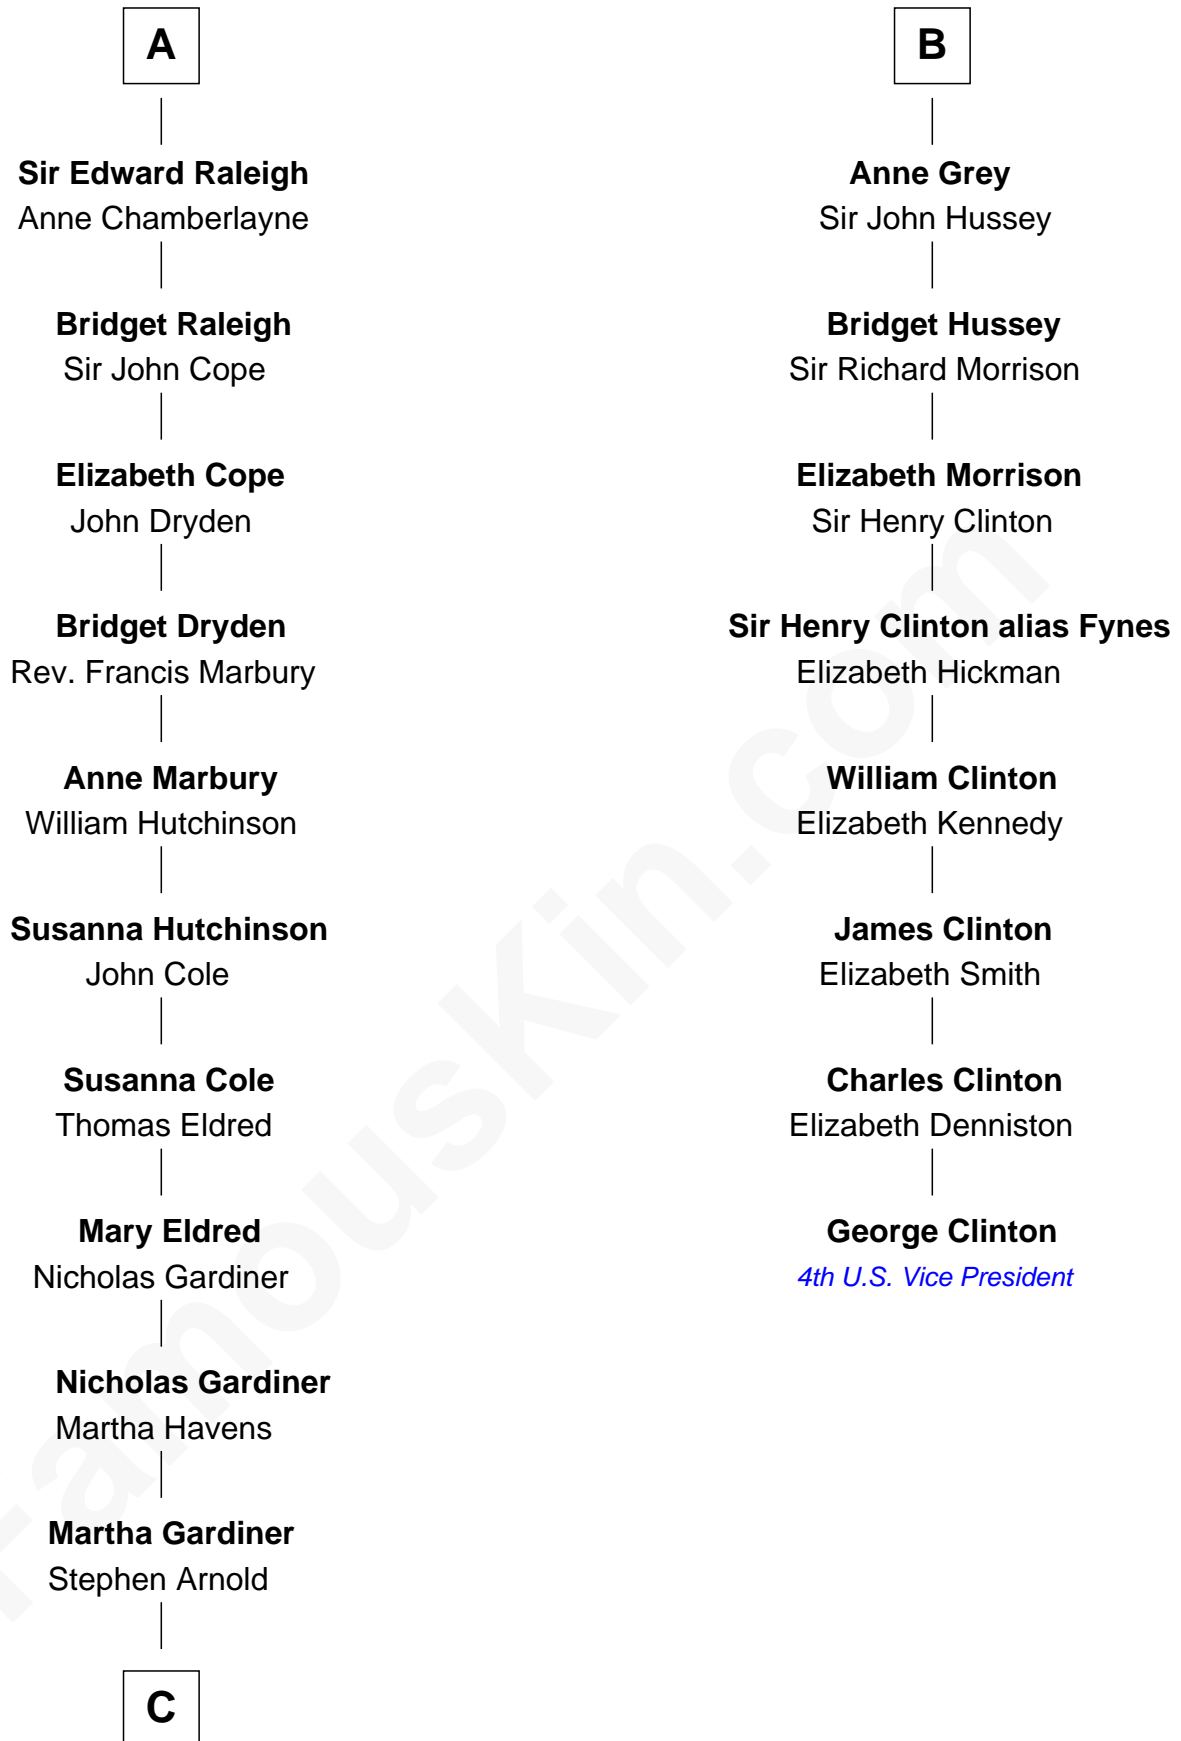

FamousKin.com

Relationship Chart of

Stephen A. Douglas

Participated in Lincoln-Douglas Debates

14th cousin 5 times removed of

George Clinton

4th U.S. Vice President

C

Martha Arnold
Benajah Douglass

Dr. Stephen Arnold Douglass
Sarah Fiske

Stephen A. Douglas
The Lincoln-Douglas Debates

FamousKin.com