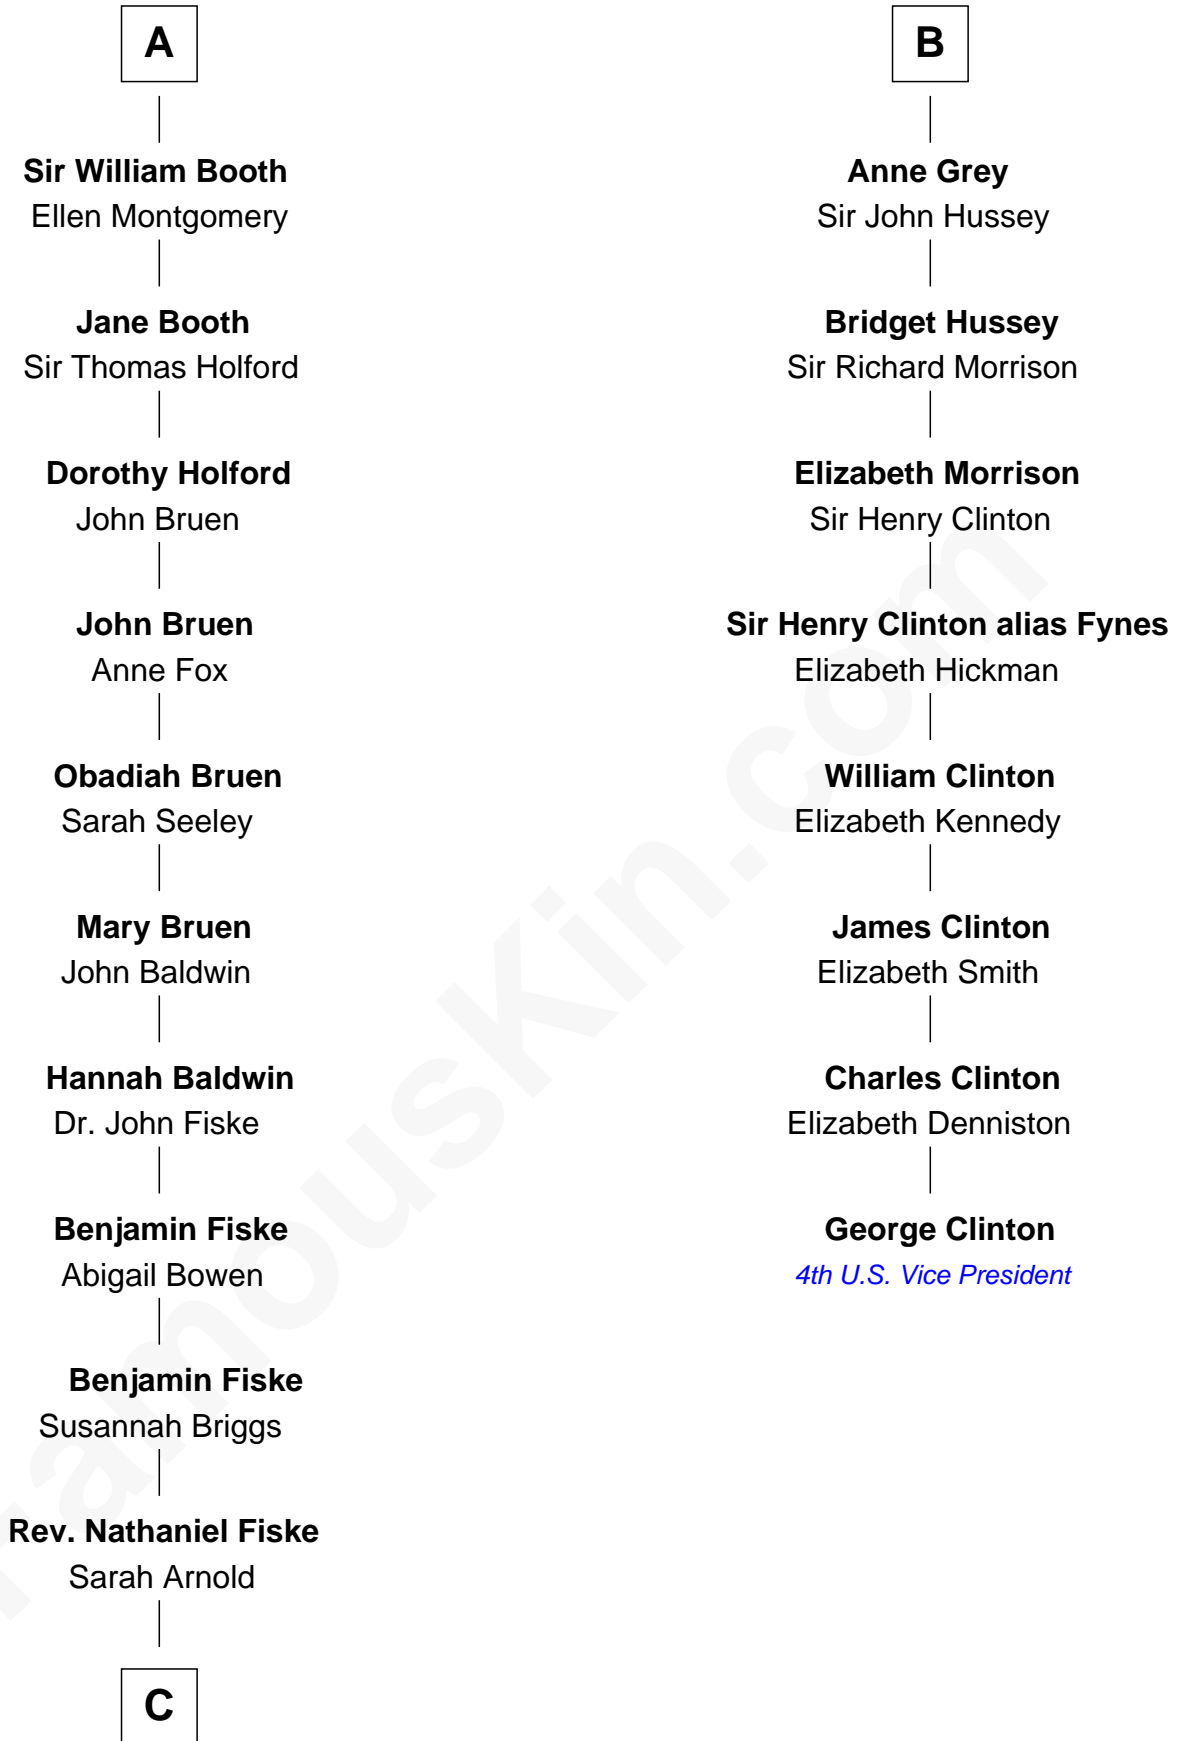

## Relationship Chart of

### Stephen A. Douglas

*Participated in Lincoln-Douglas Debates*

**14th cousin 4 times removed of**

**George Clinton**

*4th U.S. Vice President*

**C**

**Sarah Fiske**  
Dr. Stephen Arnold Douglass

**Stephen A. Douglas**  
*The Lincoln-Douglas Debates*