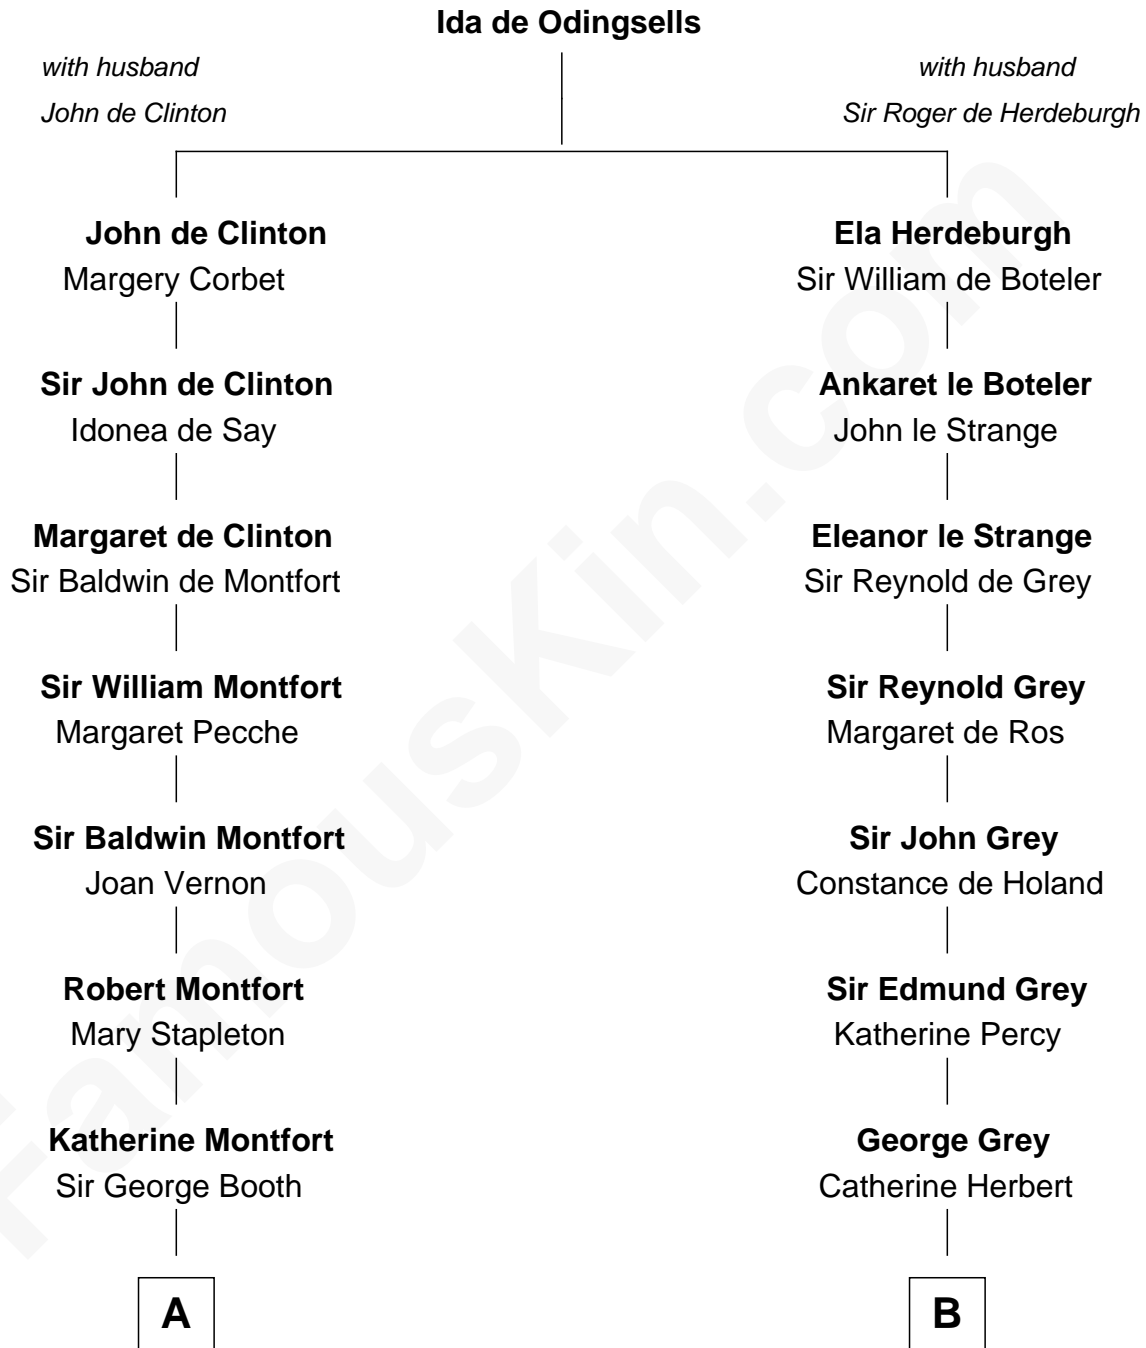

## Relationship Chart of

### Stephen A. Douglas

*Participated in Lincoln-Douglas Debates*

**14th cousin 4 times removed of**

**George Clinton**

*4th U.S. Vice President*

**C**

**Sarah Fiske**  
Dr. Stephen Arnold Douglass

**Stephen A. Douglas**  
*The Lincoln-Douglas Debates*