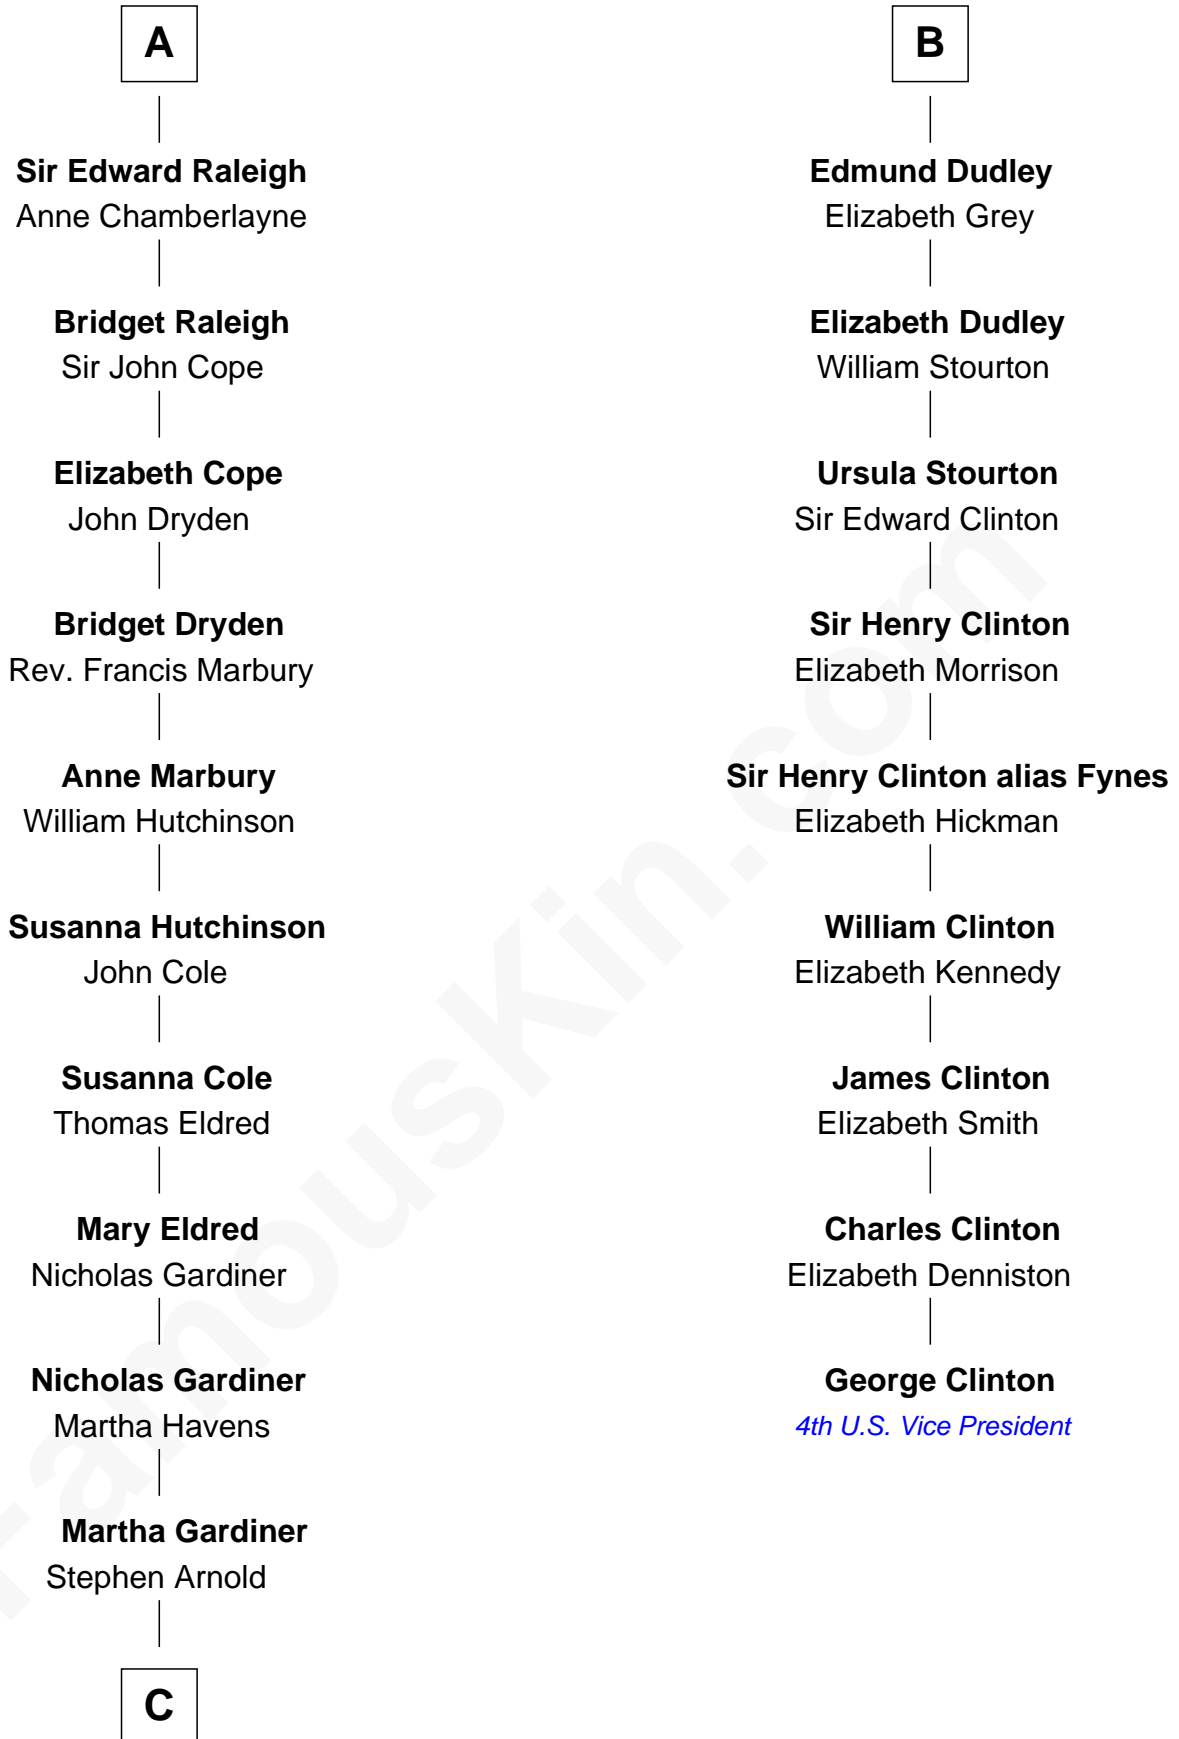

FamousKin.com

Relationship Chart of

Stephen A. Douglas

Participated in Lincoln-Douglas Debates

15th cousin 4 times removed of

George Clinton

4th U.S. Vice President

Sir Hugh le Despencer

Isabella de Beauchamp

C

Martha Arnold
Benajah Douglass

Dr. Stephen Arnold Douglass
Sarah Fiske

Stephen A. Douglas
The Lincoln-Douglas Debates

FamousKin.com