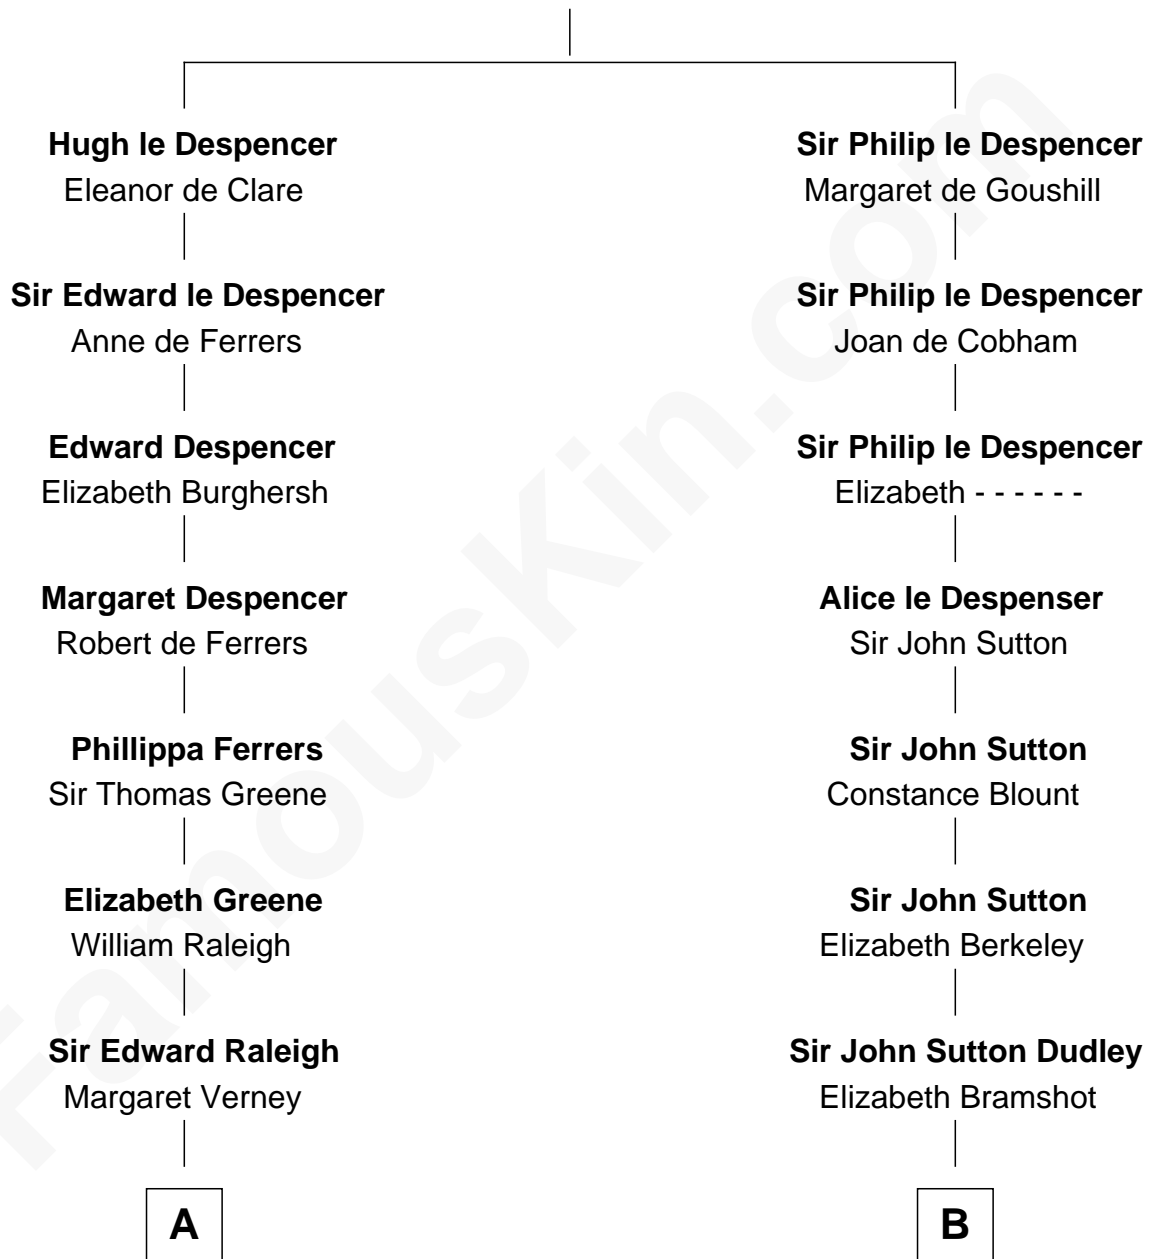

FamousKin.com

Relationship Chart of

Stephen A. Douglas

Participated in Lincoln-Douglas Debates

15th cousin 4 times removed of

George Clinton

4th U.S. Vice President

Sir Hugh le Despencer

Isabella de Beauchamp

C

Martha Arnold
Benajah Douglass

Dr. Stephen Arnold Douglass
Sarah Fiske

Stephen A. Douglas
The Lincoln-Douglas Debates

FamousKin.com