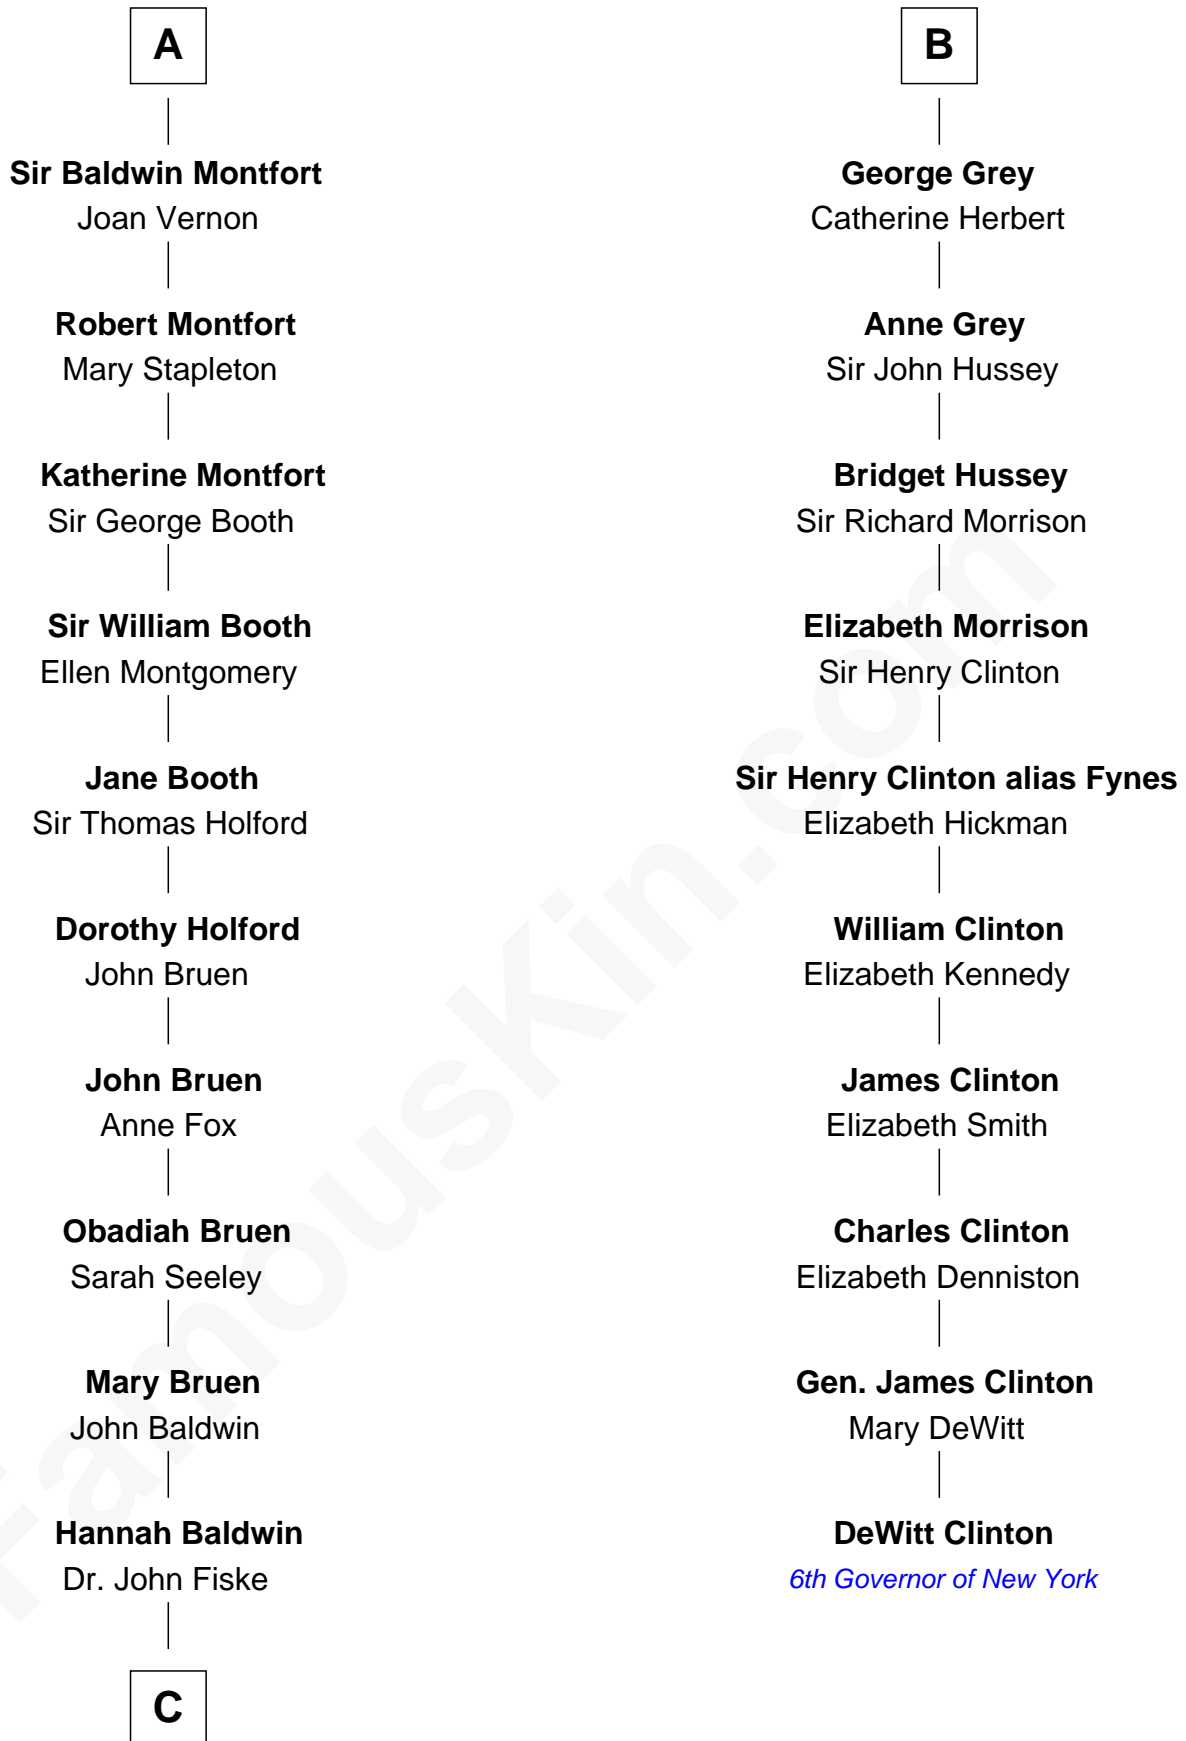

## Relationship Chart of

### Stephen A. Douglas

*Participated in Lincoln-Douglas Debates*

16th cousin 5 times removed of

**DeWitt Clinton**

*6th Governor of New York*

**Sir Humphrey de Bohun**

Maud of Eu

**C**