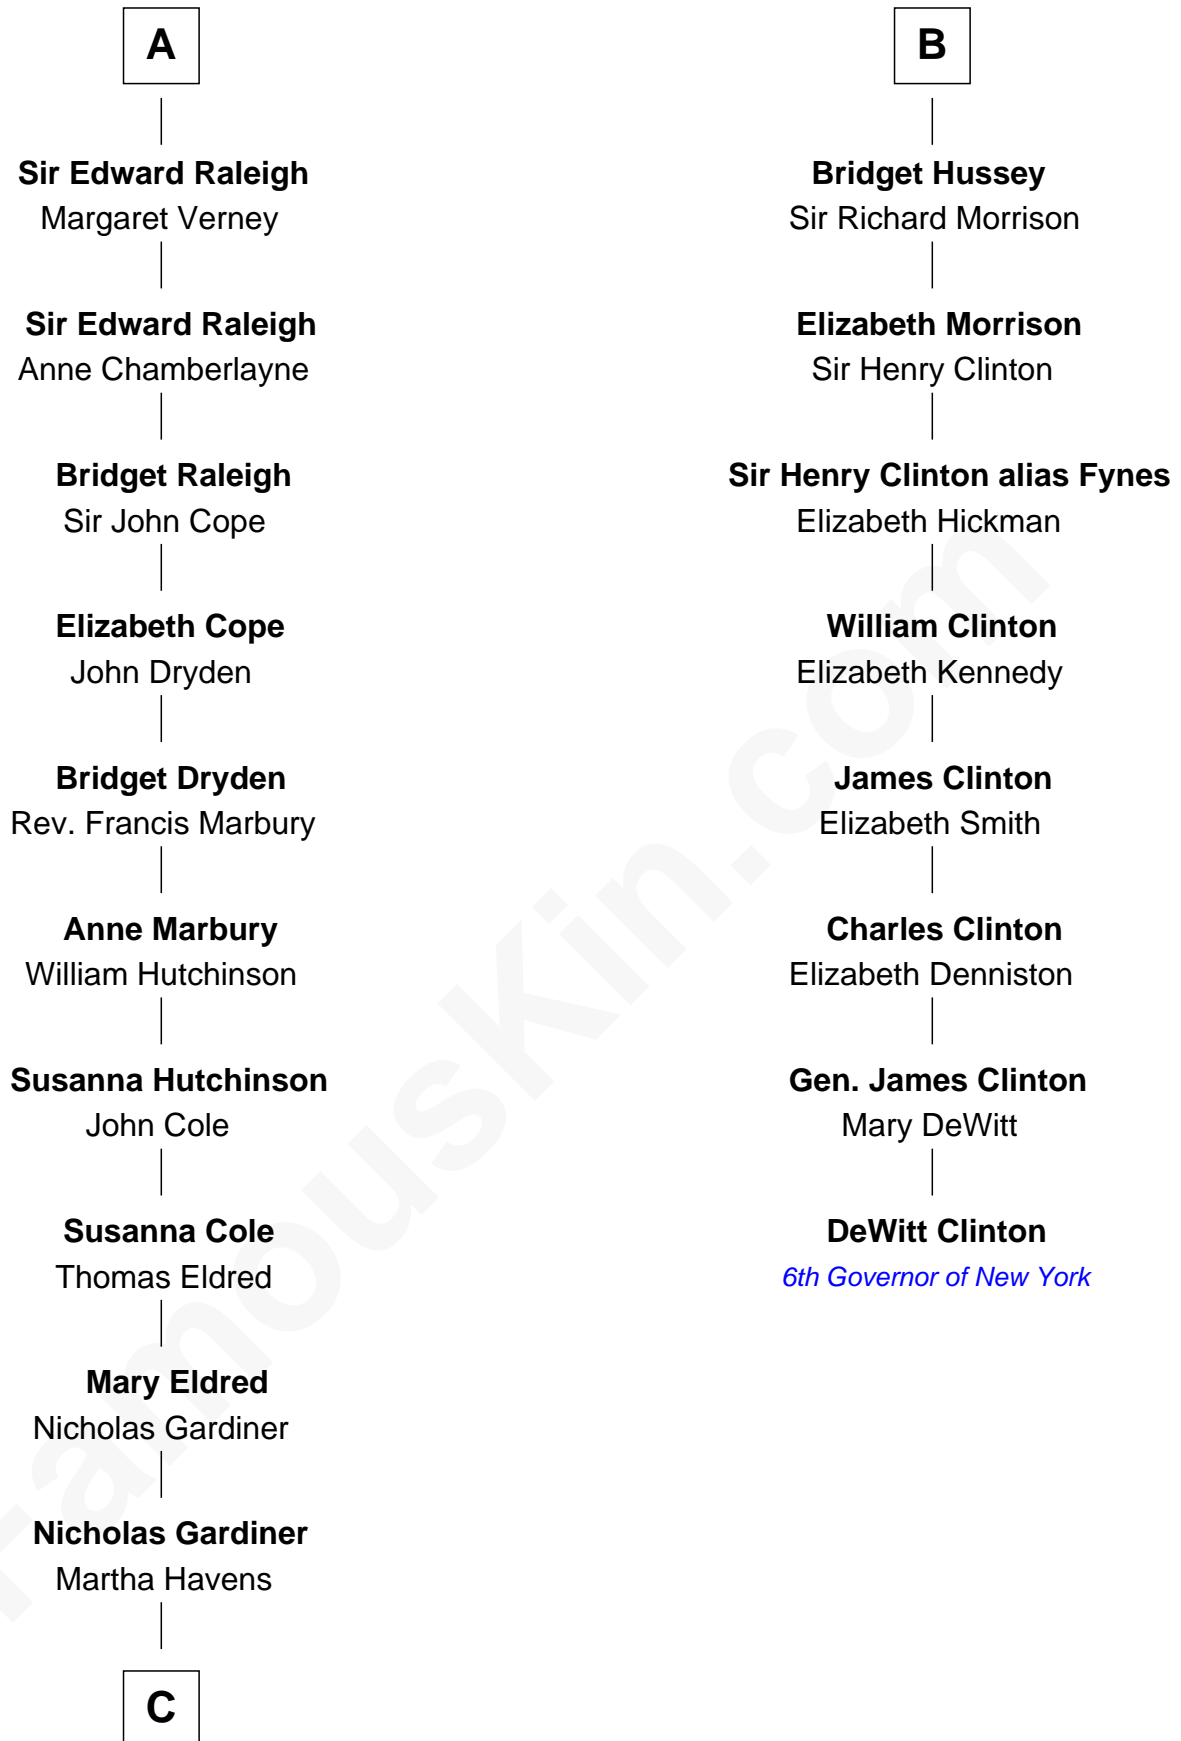

## Relationship Chart of

### Stephen A. Douglas

*Participated in Lincoln-Douglas Debates*

**14th cousin 6 times removed of**

**DeWitt Clinton**

*6th Governor of New York*

FamousKin.com