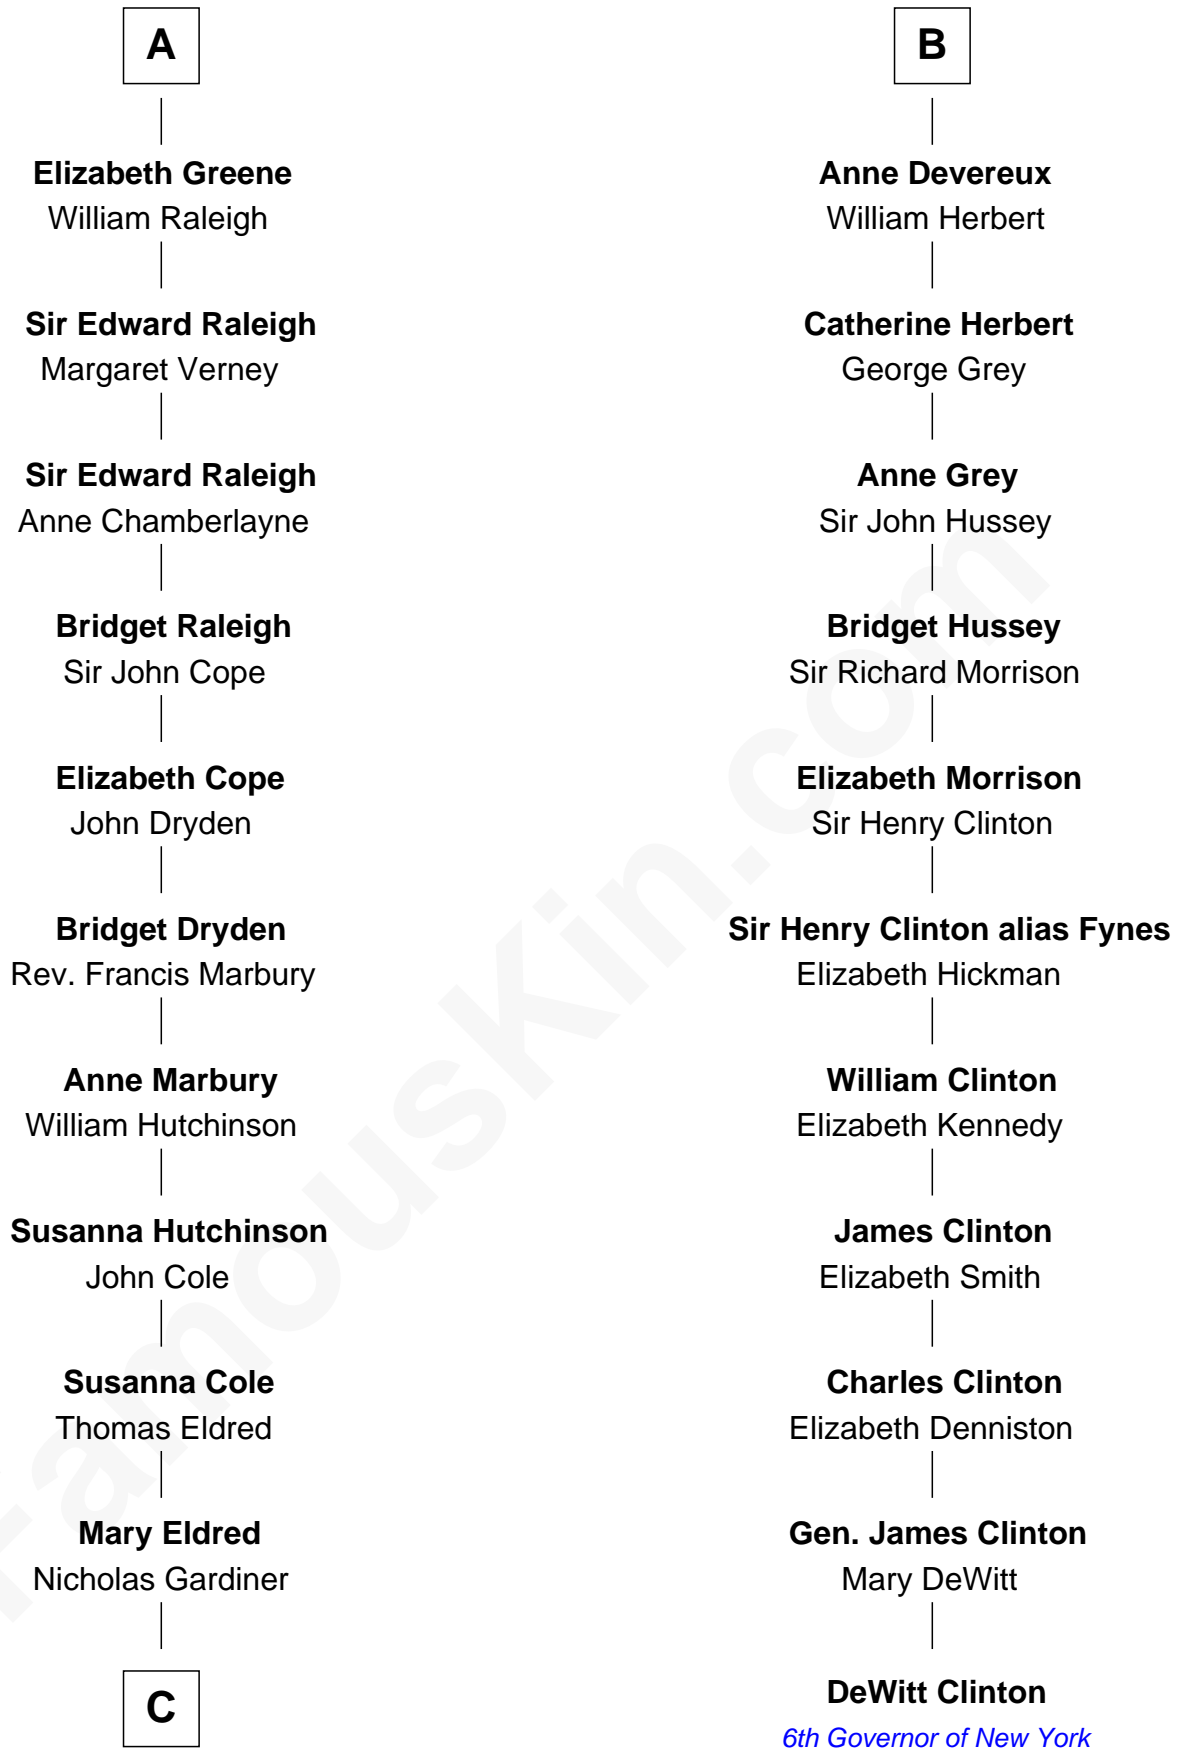

FamousKin.com

Relationship Chart of

Stephen A. Douglas

Participated in Lincoln-Douglas Debates

17th cousin 4 times removed of

DeWitt Clinton

6th Governor of New York

Sir Humphrey de Bohun

Eleanor de Braiose

Humphrey de Bohun

Maud de Fiennes

Humphrey de Bohun

Elizabeth Plantagenet

Eleanor de Bohun

Sir James le Boteler

Pernel le Boteler

Margery de Bohun

Sir Thebaud de Verdun

Sir Thebaud de Verdun

Maud Mortimer

Margery de Verdun

Sir John Crophull

Thomas Crophull

Sybil Delabere

Agnes Crophull

Sir Walter Devereux

Sir Walter Devereux

Elizabeth Bromwich

Sir Walter Devereux

Elizabeth Merbery

B

FamousKin.com