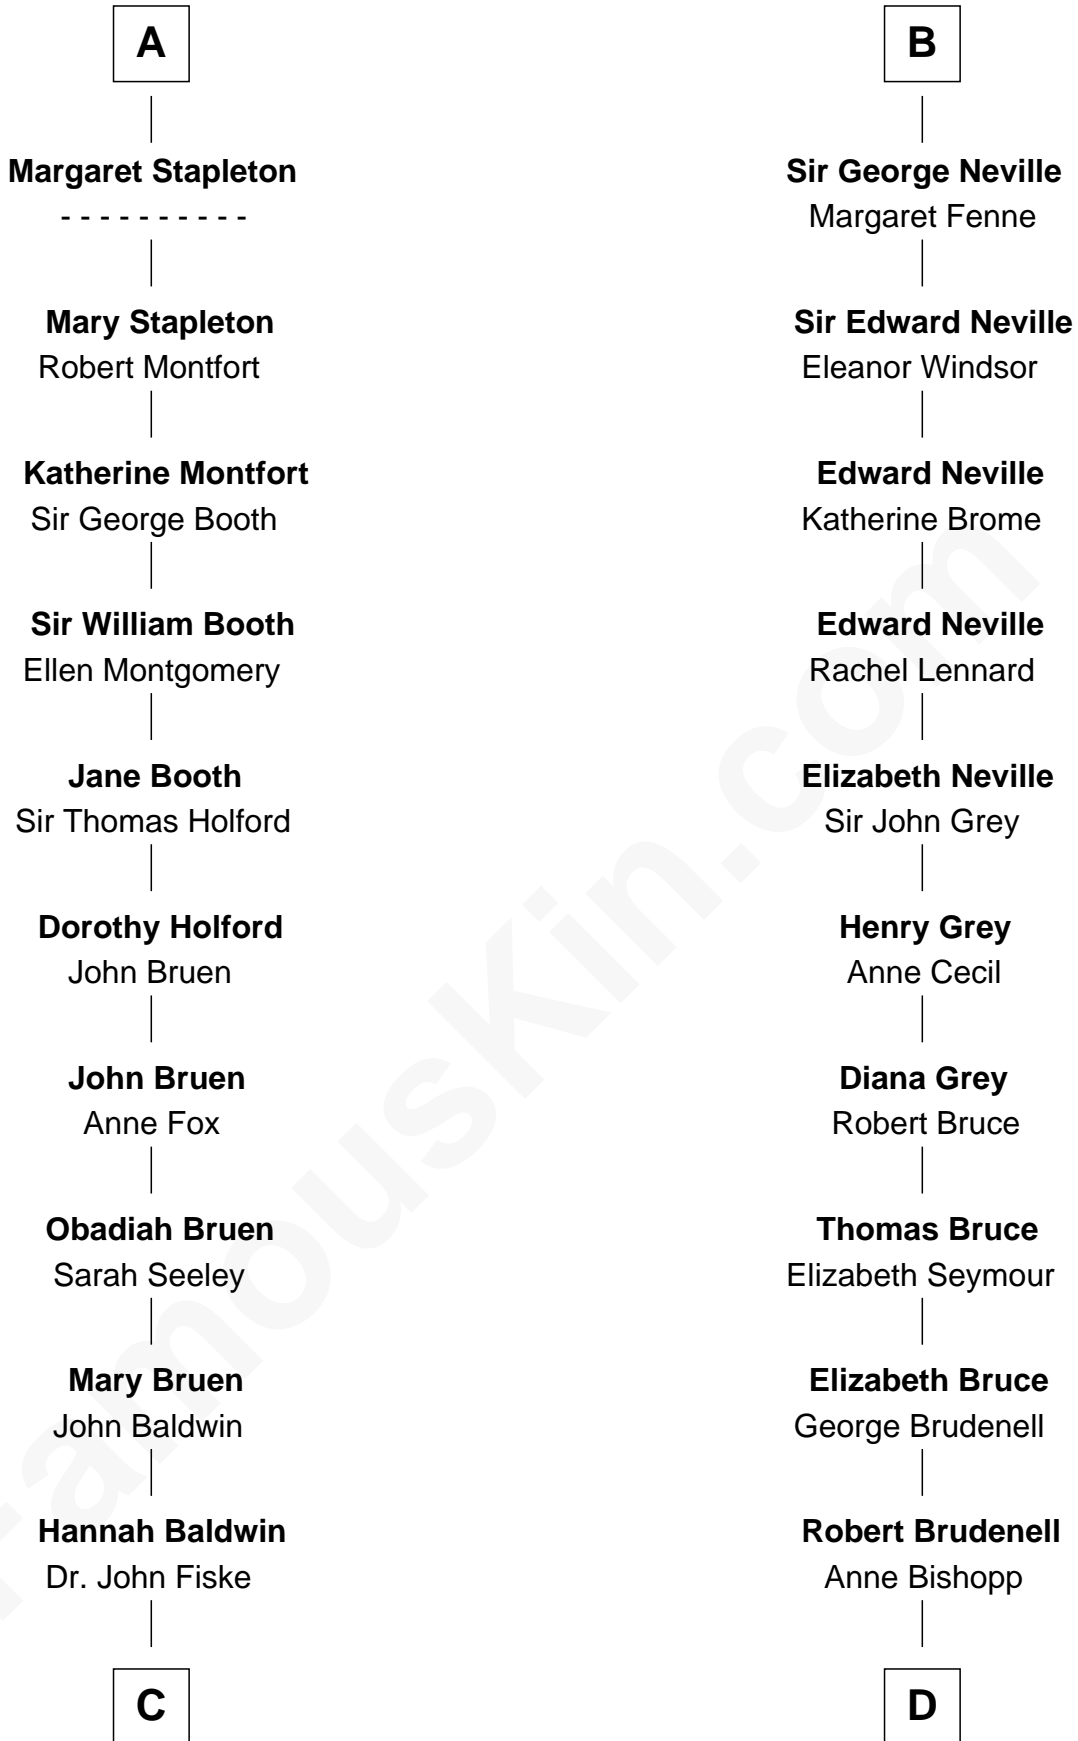

## Relationship Chart of

### Stephen A. Douglas

*Participated in Lincoln-Douglas Debates*

**18th cousin 3 times removed of**

**Lt. Gen. James Brudenell**

*Leader of the "Charge of the Light Brigade"*

FamousKin.com