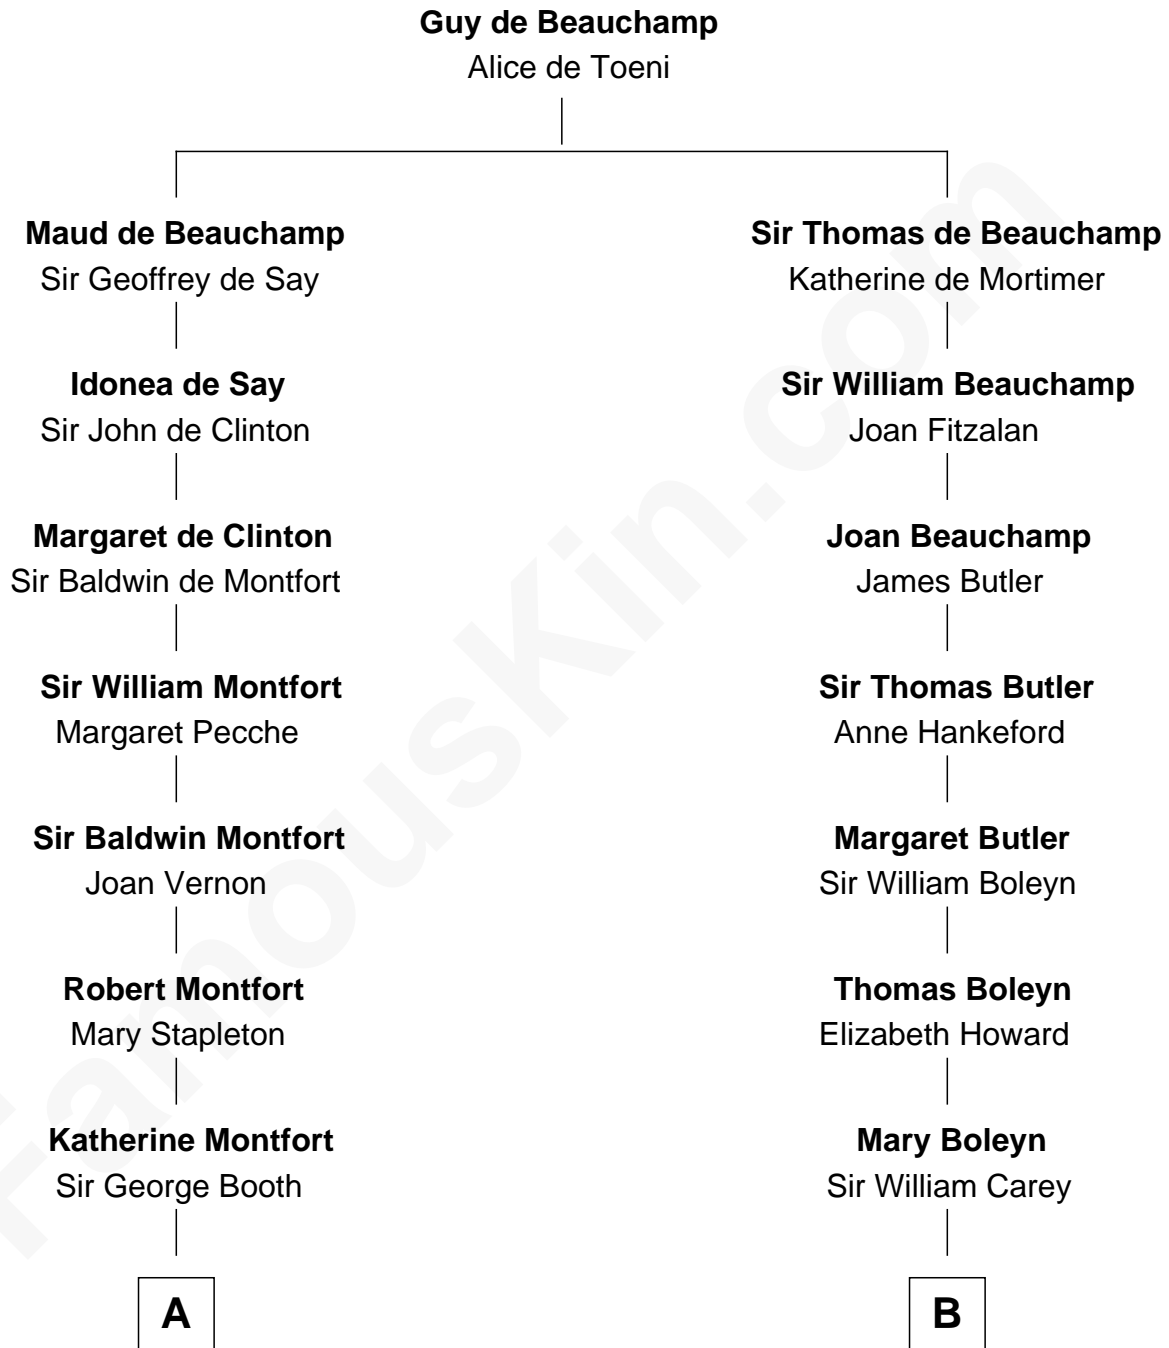

FamousKin.com

Relationship Chart of

Stephen A. Douglas

Participated in Lincoln-Douglas Debates

16th cousin 2 times removed of

Lt. Gen. James Brudenell

Leader of the "Charge of the Light Brigade"

C

Sarah Fiske
Dr. Stephen Arnold Douglass

Stephen A. Douglas
The Lincoln-Douglas Debates

FamousKin.com