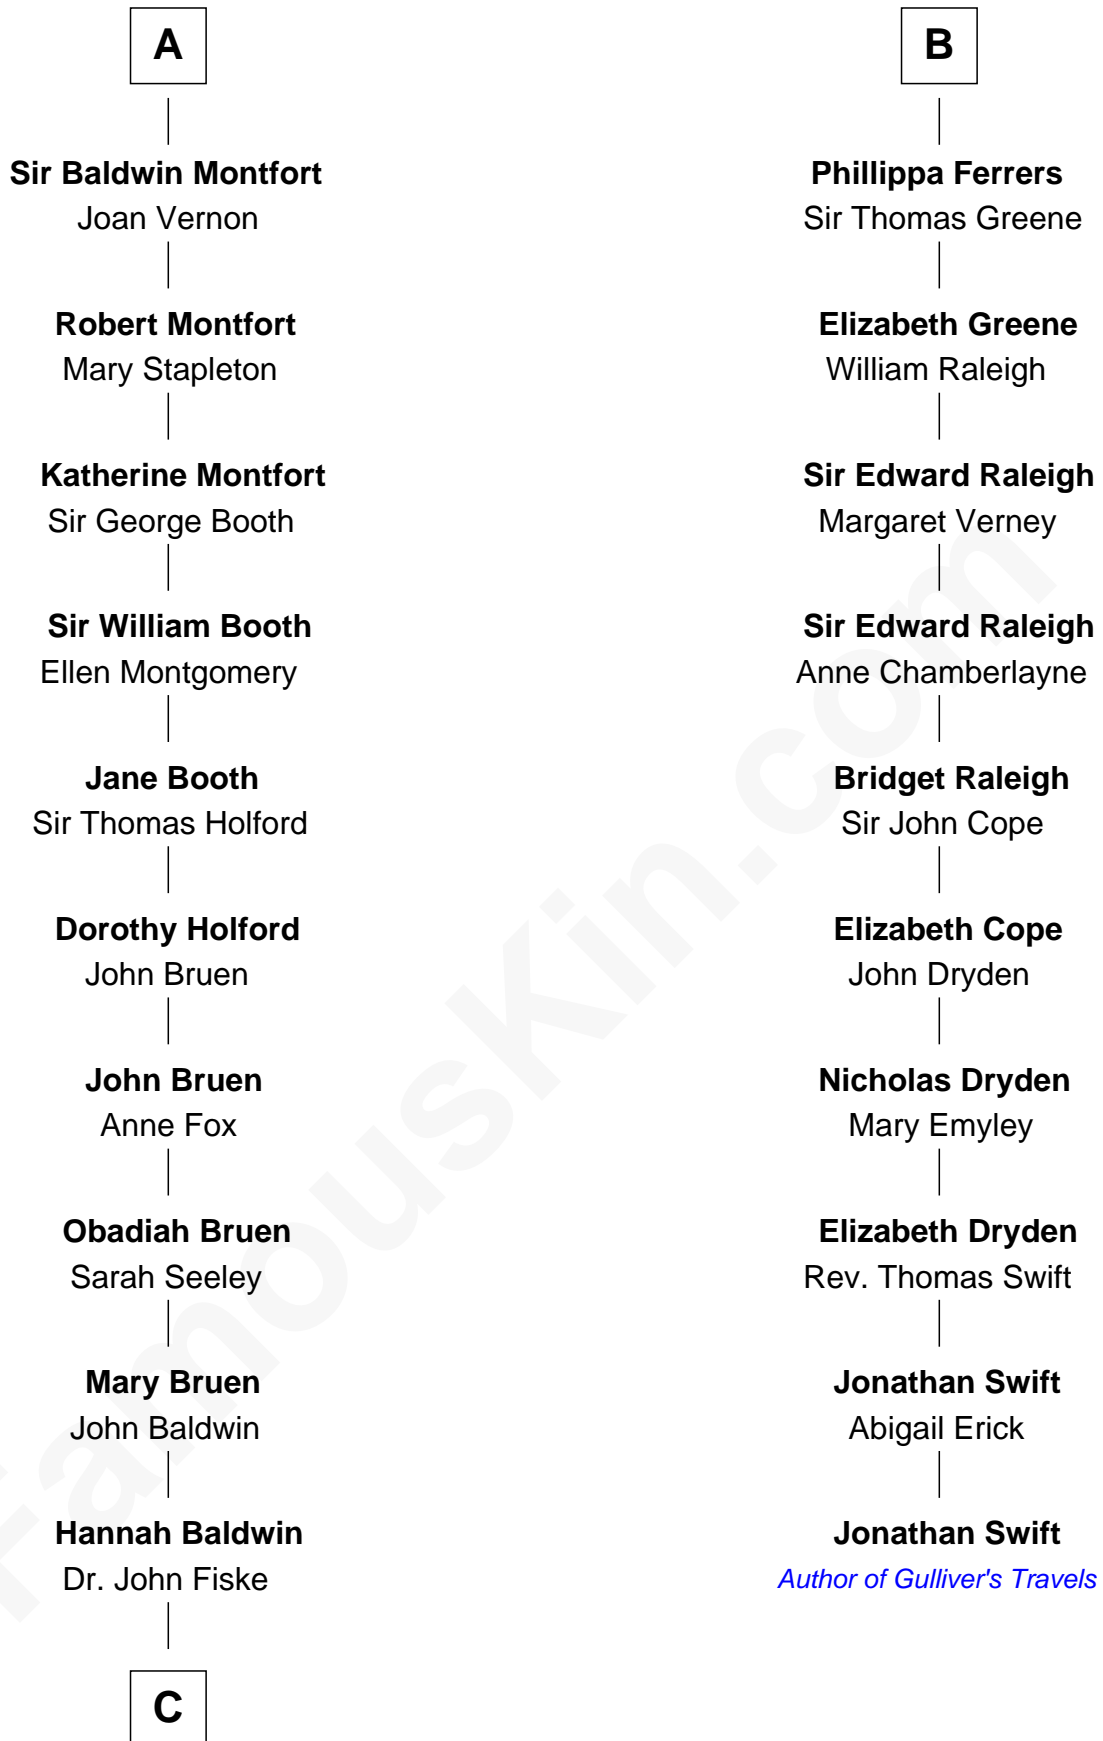

## Relationship Chart of

### Stephen A. Douglas

*Participated in Lincoln-Douglas Debates*

16th cousin 5 times removed of

**Jonathan Swift**

*Author of Gulliver's Travels*

FamousKin.com