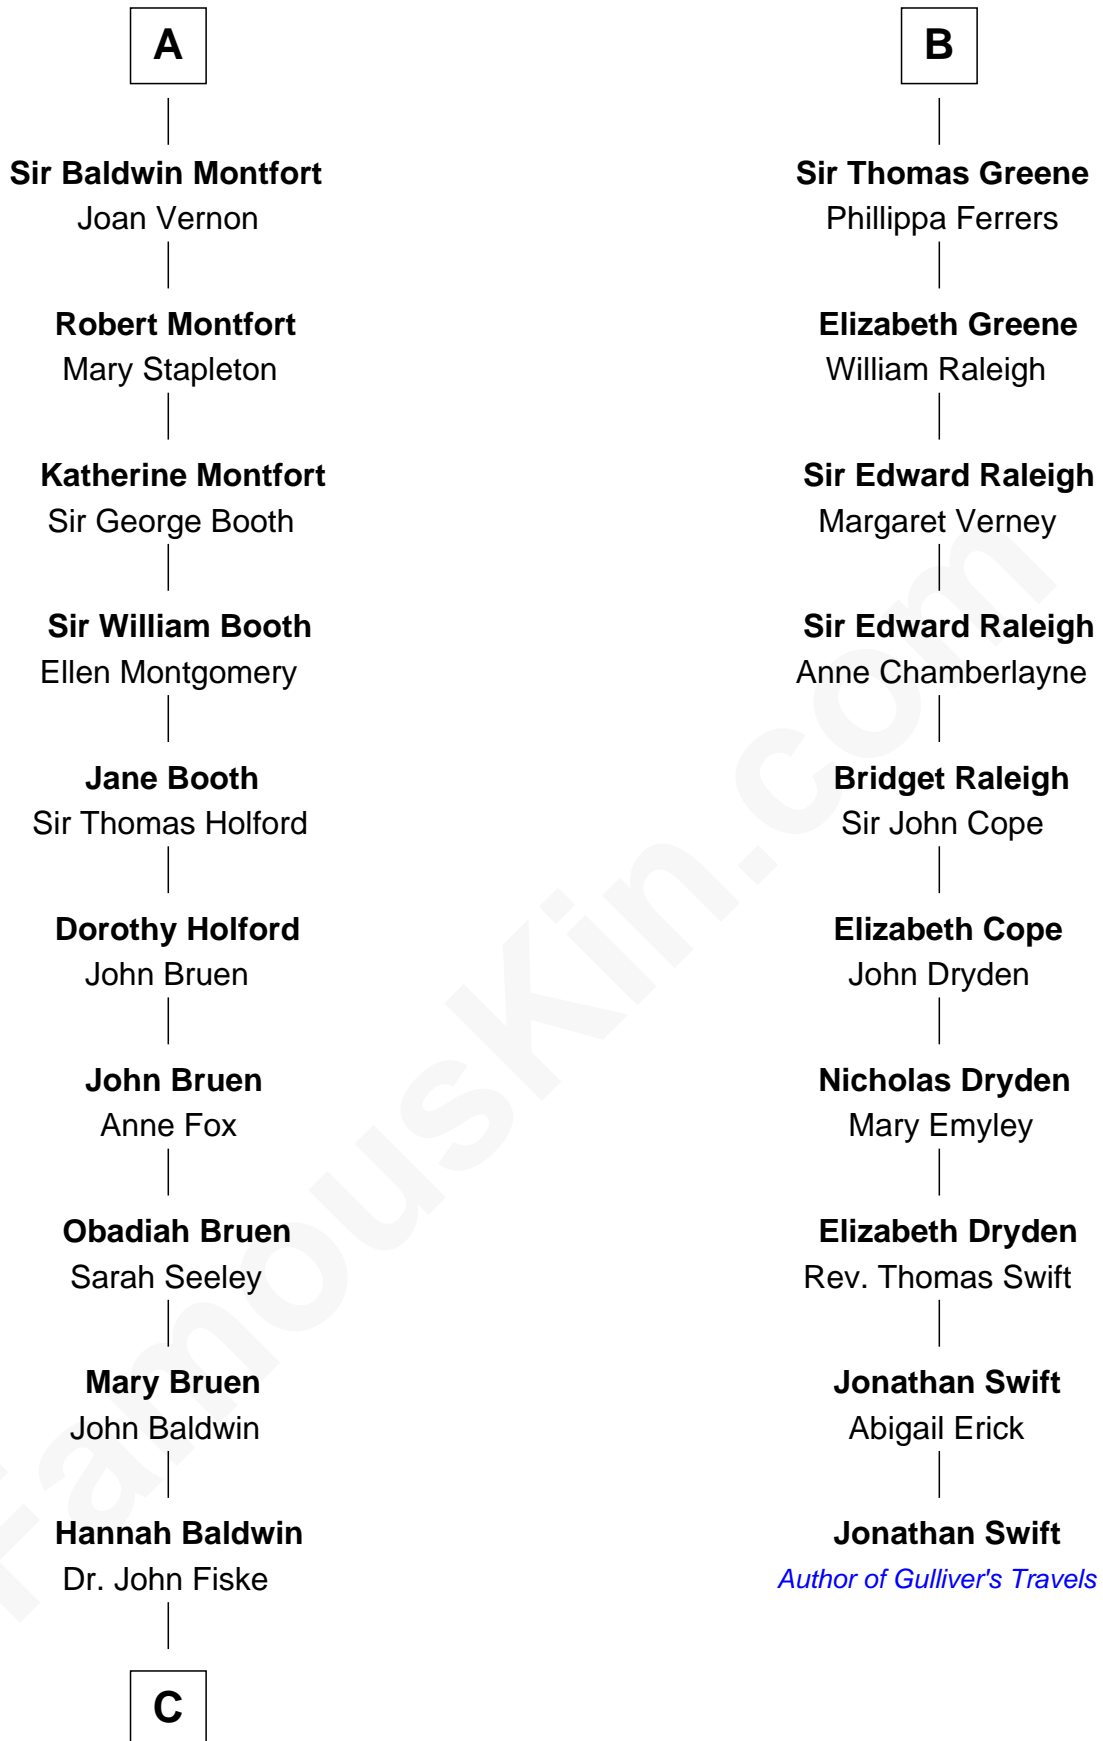

FamousKin.com

Relationship Chart of

Stephen A. Douglas

Participated in Lincoln-Douglas Debates

16th cousin 5 times removed of

Jonathan Swift

Author of Gulliver's Travels

Hugh le Bigod

Maud Marshal

FamousKin.com