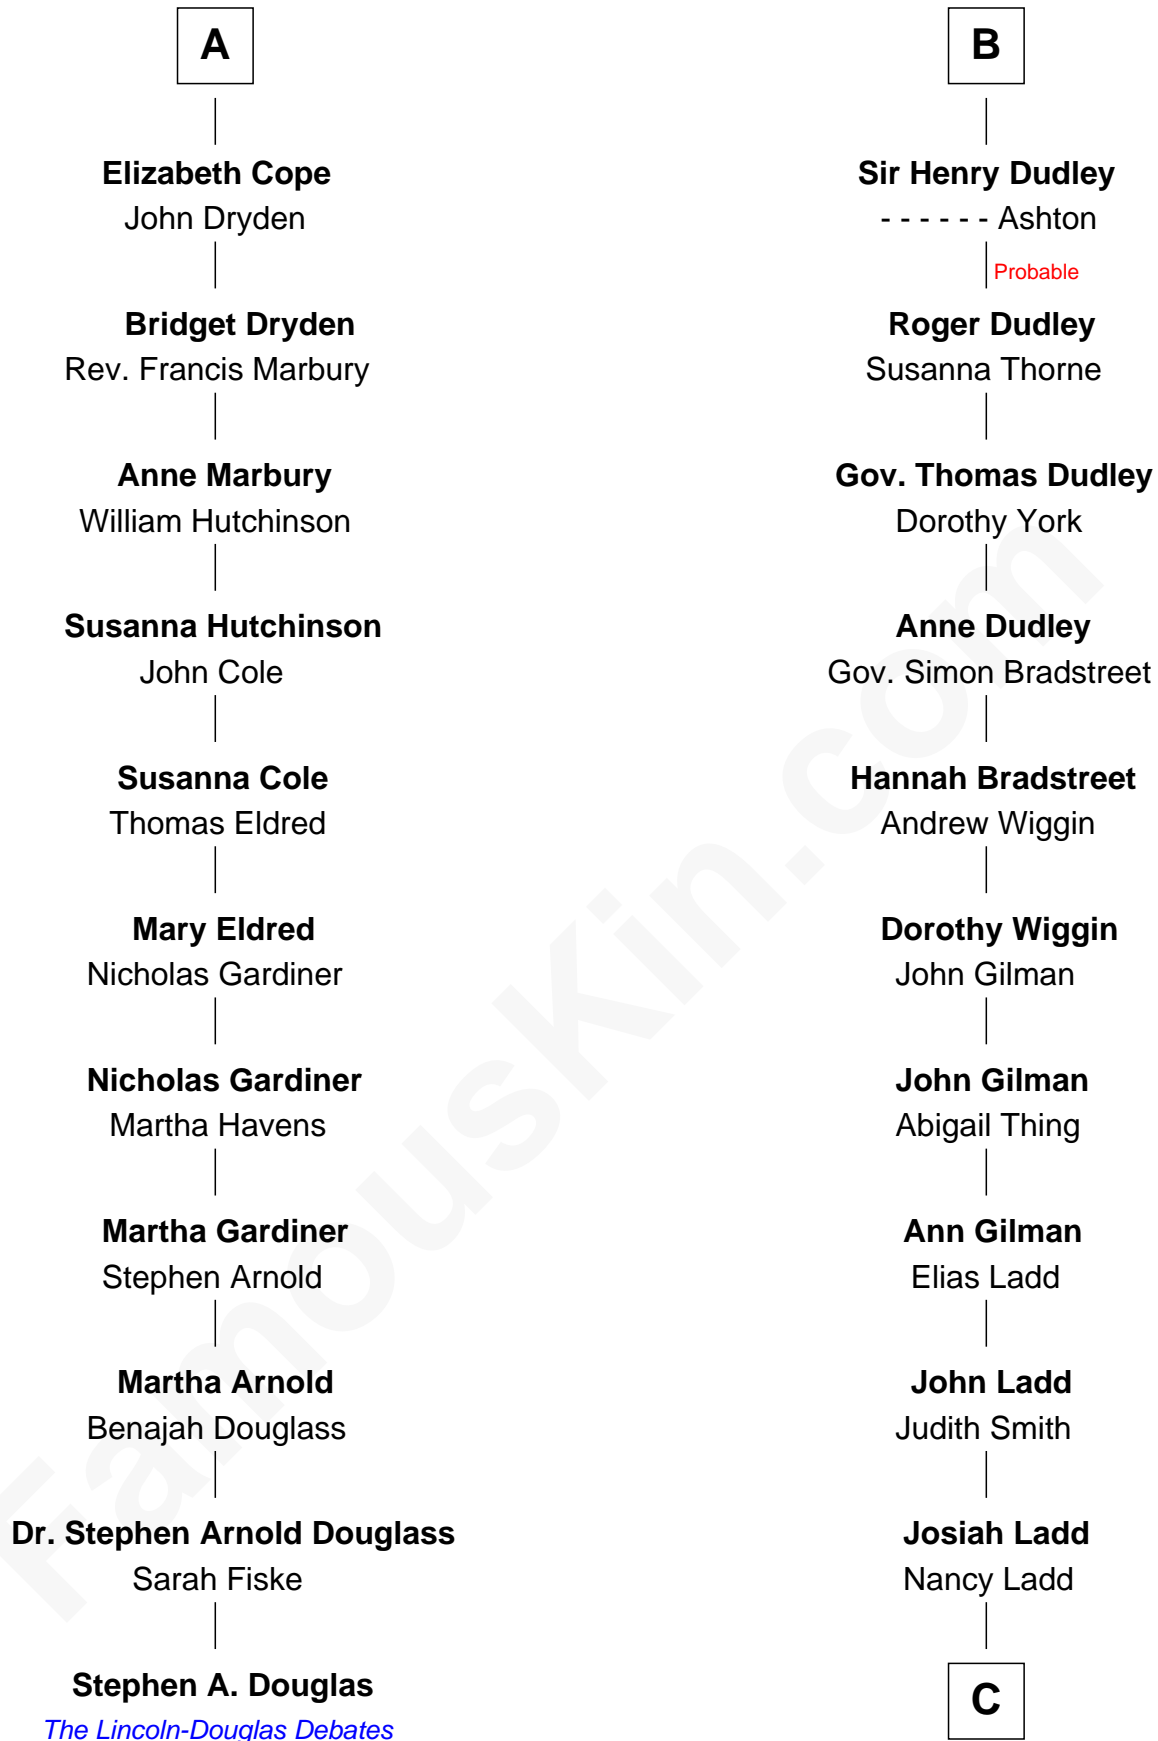

## Relationship Chart of

### Stephen A. Douglas

*Participated in Lincoln-Douglas Debates*

17th cousin 3 times removed of

**Alan Ladd**

*Movie Actor*

**C**

—  
**Alvaro Ladd**  
Nancy Shotwell

—  
**Oscar F. Ladd**  
Julia Henrietta Meigs

—  
**Alan Harwood Ladd**  
Selina Raleigh

—  
**Alan Ladd**  
*Movie Actor*